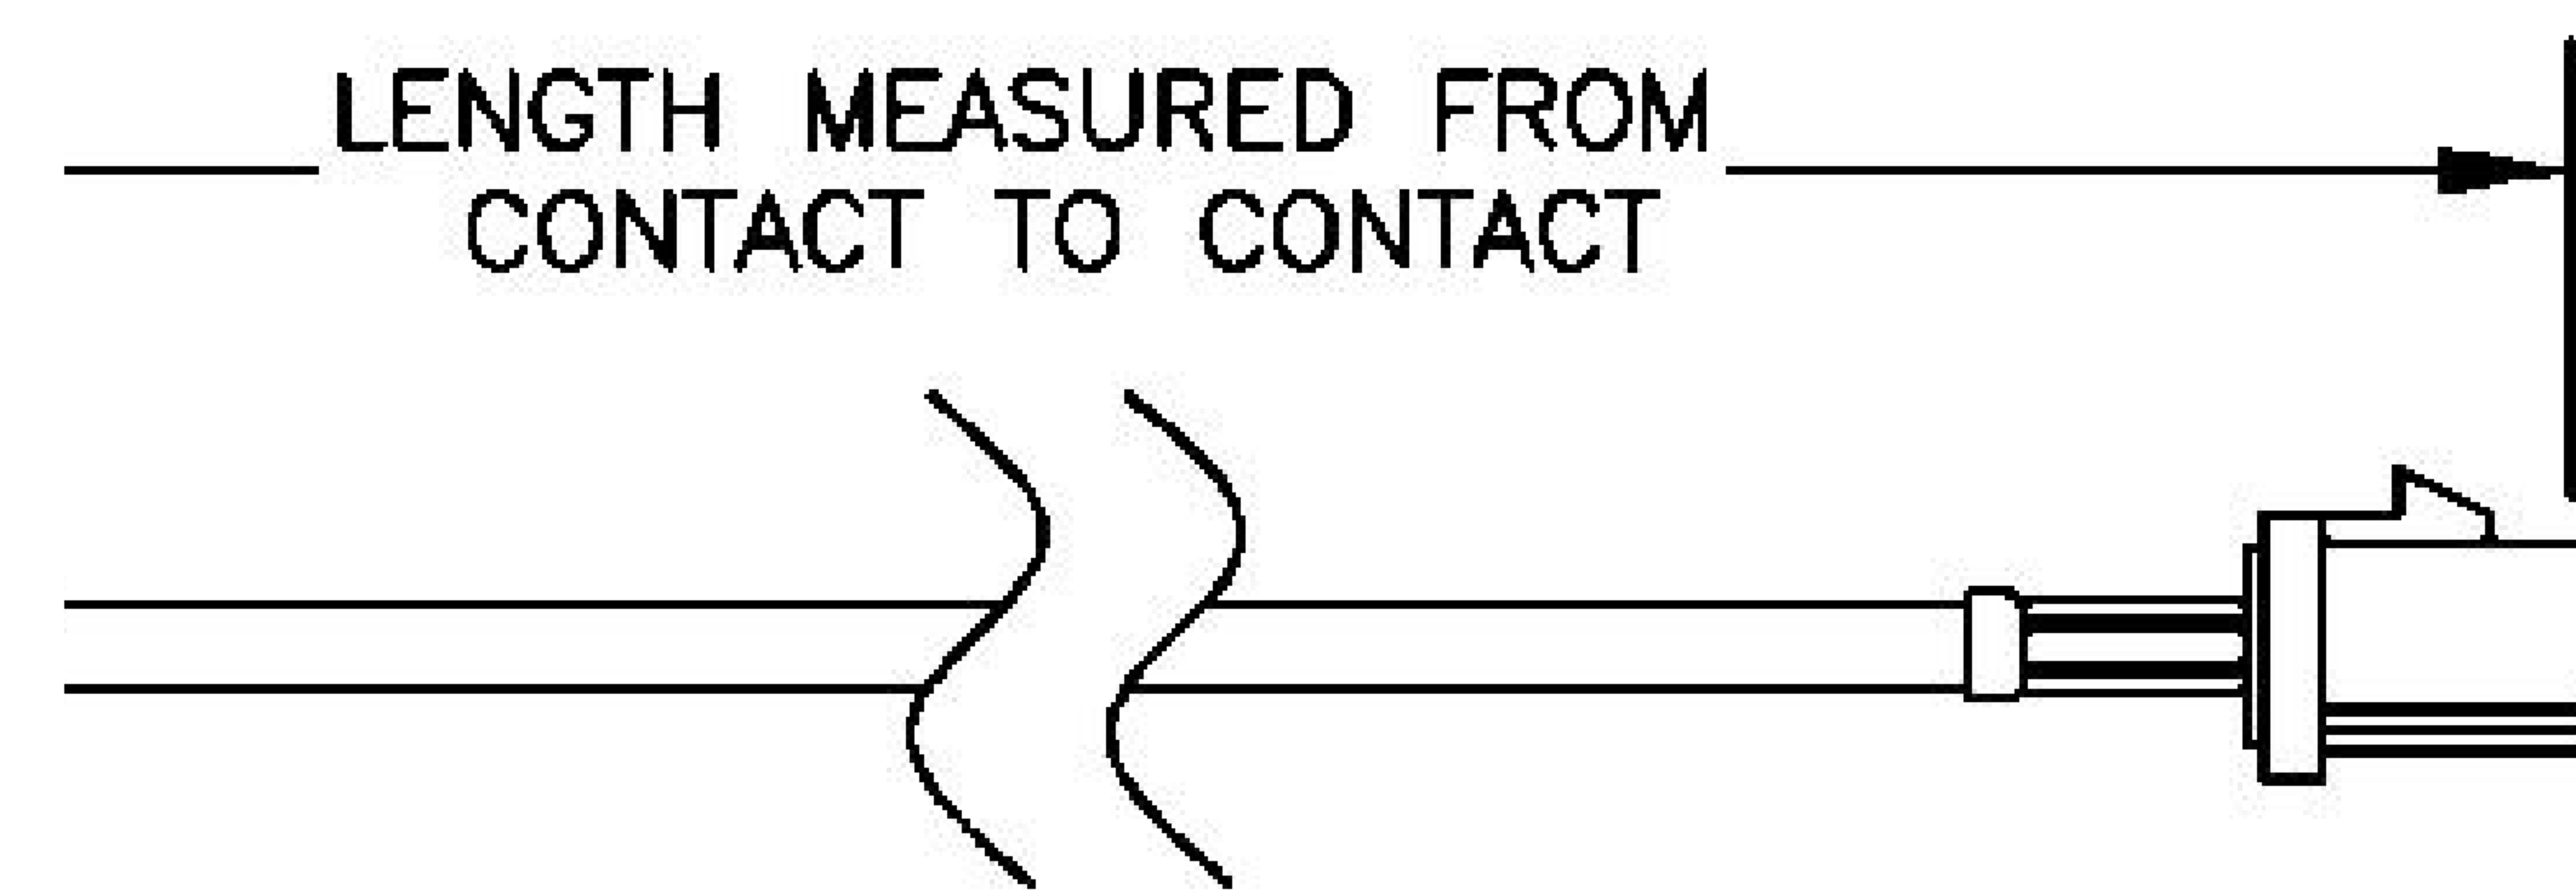

COMPONENTS	IMPEDANCE
FAKRA PLUG	50 OHM
FAKRA PLUG	50 OHM
ET-ET38392	50 OHM

Standard Lengths	
-12	12^H
-24	24"
-36	36"
■48	48^M
-60	60"
-XXX	Custom Length in Inches

Part Configurator				
1. Replace Y with code.				
2. Replace XX with length in inches.				
CODING	PLUG	PLUG	COLOR	APPLICATION
A	6	0	BLACK	RADIO WITH PHANTOM SUPPLY
B			WHITE	RADIO WITHOUT PHANTOM SUPPLY
C	a	a	BLUE	GPS: TELEMATICS OR NAVIGATION
D	6	6	BORDEAUX	GSM: CELLULAR PHONE
H	a	a	VIOLET	GPS: TELEMATICS AND NAVIGATION
I	d	d	BEIGE	BLUETOOTH
K		a	CURRY	RADIO WITH IF OUTPUT (ANTENNA DIVERSITY)
Z	6	d	WATER BLUE	NEUTRAL CODING

FAKRA PLUG

8th Floor, Building 1, Yongfu Science and Technology Center Industrial Park, Nanzha District 5, Humen, 523900, Dongguan, Guangdong, China.

Website: www.ebeestock.com

Email: sales@ebeestock.com

COAXIAL & FIBER OPTICS

DWG TITLE	ET22017	DES_	curry-fakra-plug-to-fakra-plug-cable-12-inch-length-using-rg174-coax-022014

SIZE A | FSCM NO. 53919 | CAD FILE 073102 | SCALE N/A | 127

NOTES:

1. UNLESS OTHERWISE SPECIFIED ALL DIMENSIONS ARE NOMINAL.
2. ALL SPECIFICATIONS ARE SUBJECT TO CHANGE WITHOUT NOTICE AT ANY TIME.