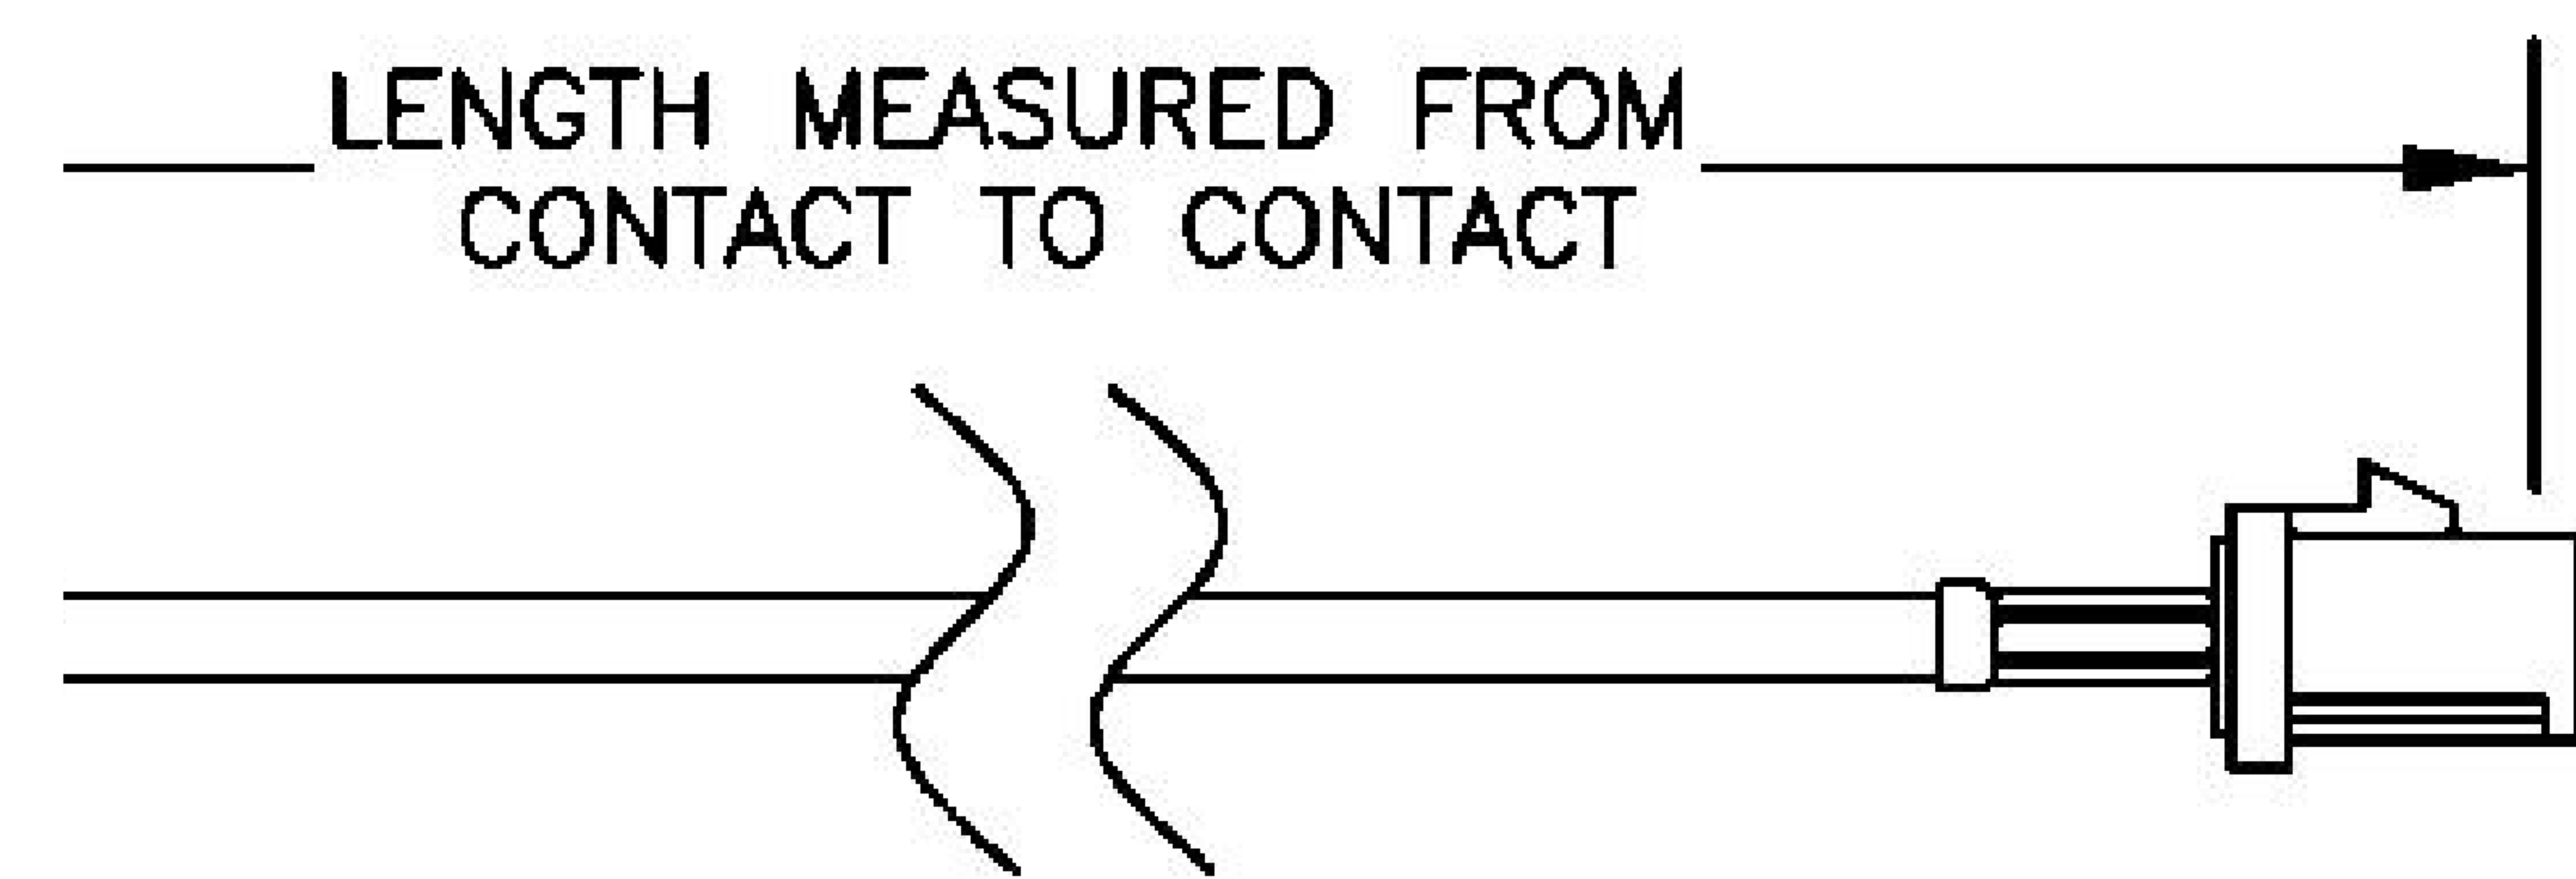

COMPONENTS	IMPEDANCE
FAKRA PLUG	50 OHM
FAKRA PLUG	50 OHM
ET-ET38392	50 OHM

Standard Lengths	
-12	12^H
-24	24"
-36	36"
■48	48^M
-60	60"
-XXX	Custom Length in Inches

Part Configurator				
1. Replace Y with code.				
2. Replace XX with length in inches.				
CODING	PLUG	PLUG	COLOR	APPLICATION
A	6	0	BLACK	RADIO WITH PHANTOM SUPPLY
B			WHITE	RADIO WITHOUT PHANTOM SUPPLY
C	a	a	BLUE	GPS: TELEMATICS OR NAVIGATION
D	6	6	BORDEAUX	GSM: CELLULAR PHONE
H	a	a	VIOLET	GPS: TELEMATICS AND NAVIGATION
I	d	d	BEIGE	BLUETOOTH
K		a	CURRY	RADIO WITH IF OUTPUT (ANTENNA DIVERSITY)
Z	6	d	WATER BLUE	NEUTRAL CODING

FAKRA PLUG

8th Floor, Building 1, Yongfu Science and Technology Center Industrial Park, Nanzha District 5, Humen, 523900, Dongguan, Guangdong, China.

Website: www.ebeestock.com

Email: sales@ebeestock.com

COAXIAL & FIBER OPTICS

DWG TITLE	ET22018	DES_	curry-fakra-plug-to-fakra-plug-cable-12-inch-length-using-rg174-coax-022014

SIZE A | FSCM NO. 53919 | CAD FILE 073102 | SCALE N/A | 127

NOTES:

1. UNLESS OTHERWISE SPECIFIED ALL DIMENSIONS ARE NOMINAL.
2. ALL SPECIFICATIONS ARE SUBJECT TO CHANGE WITHOUT NOTICE AT ANY TIME.