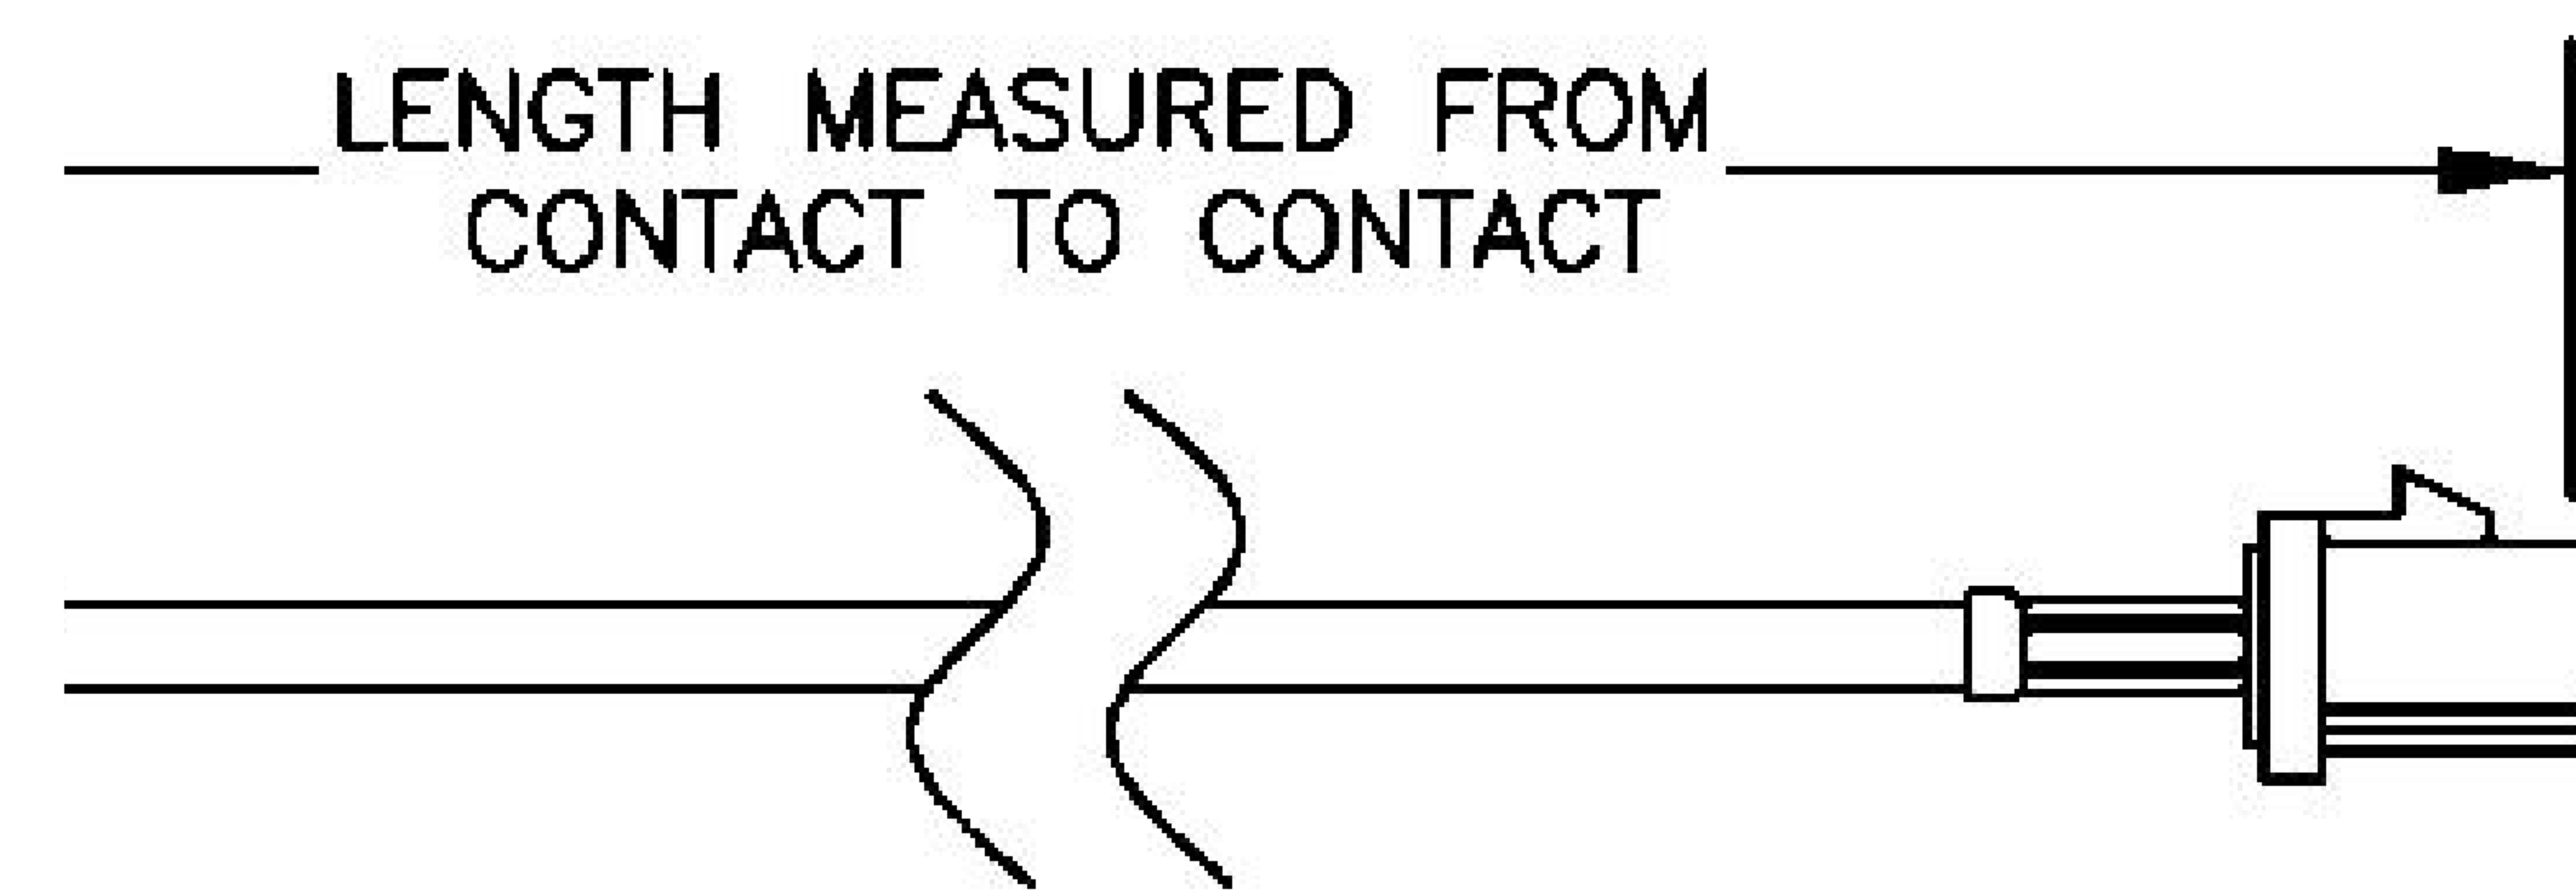

COMPONENTS	IMPEDANCE
FAKRA PLUG	50 OHM
FAKRA PLUG	50 OHM
ET-ET38392	50 OHM

Standard Lengths	
-12	12^H
-24	24"
-36	36"
■48	48^M
-60	60"
-XXX	Custom Length in Inches

Part Configurator				
1. Replace Y with code.				
2. Replace XX with length in inches.				
CODING	PLUG	PLUG	COLOR	APPLICATION
A	6	0	BLACK	RADIO WITH PHANTOM SUPPLY
B			WHITE	RADIO WITHOUT PHANTOM SUPPLY
C	a	a	BLUE	GPS: TELEMATICS OR NAVIGATION
D	6	6	BORDEAUX	GSM: CELLULAR PHONE
H	a	a	VIOLET	GPS: TELEMATICS AND NAVIGATION
I	d	d	BEIGE	BLUETOOTH
K		a	CURRY	RADIO WITH IF OUTPUT (ANTENNA DIVERSITY)
Z	6	d	WATER BLUE	NEUTRAL CODING

FAKRA PLUG

8th Floor, Building 1, Yongfu Science and Technology Center Industrial Park, Nanzha District 5, Humen, 523900, Dongguan, Guangdong, China.

Website: www.ebeestock.com

Email: sales@ebeestock.com

COAXIAL & FIBER OPTICS

DWG TITLE	ET22019	DES_	water-blue-fakra-plug-to-fakra-plug-cable-12-inch-length-using-rg174-c oax-0022019

SIZE A | FSCM NO. 53919 | CAD FILE 073102 | SCALE N/A | 127

NOTES:

1. UNLESS OTHERWISE SPECIFIED ALL DIMENSIONS ARE NOMINAL.
2. ALL SPECIFICATIONS ARE SUBJECT TO CHANGE WITHOUT NOTICE AT ANY TIME.