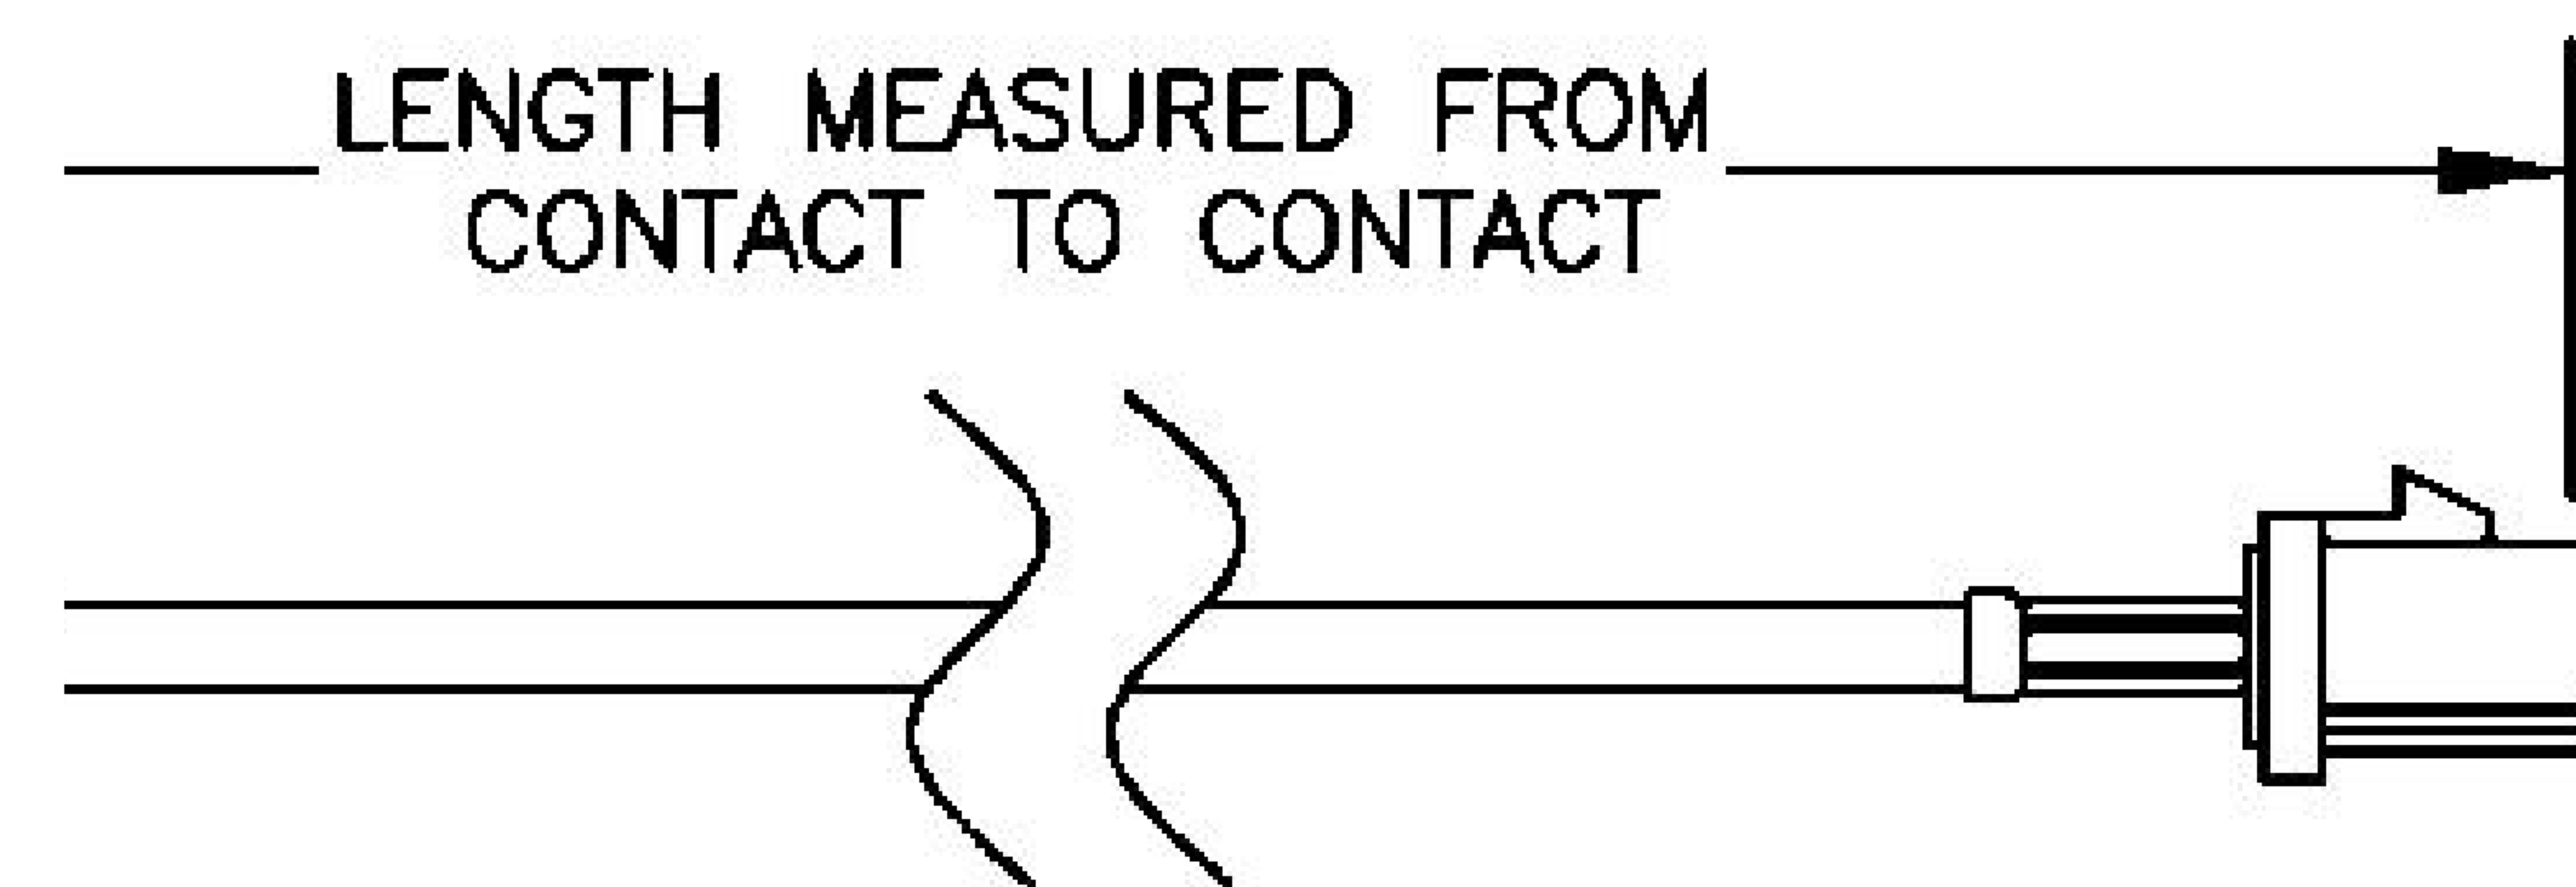

COMPONENTS	IMPEDANCE
FAKRA PLUG	50 OHM
FAKRA PLUG	50 OHM
ET-ET38392	50 OHM

Standard Lengths	
-12	12^H
-24	24"
-36	36"
■48	48^M
-60	60"
-XXX	Custom Length in Inches

Part Configurator				
1. Replace Y with code.				
2. Replace XX with length in inches.				
CODING	PLUG	PLUG	COLOR	APPLICATION
A	6	0	BLACK	RADIO WITH PHANTOM SUPPLY
B			WHITE	RADIO WITHOUT PHANTOM SUPPLY
C	a	a	BLUE	GPS: TELEMATICS OR NAVIGATION
D	6	6	BORDEAUX	GSM: CELLULAR PHONE
H	a	a	VIOLET	GPS: TELEMATICS AND NAVIGATION
I	d	d	BEIGE	BLUETOOTH
K		a	CURRY	RADIO WITH IF OUTPUT (ANTENNA DIVERSITY)
Z	6	d	WATER BLUE	NEUTRAL CODING

FAKRA PLUG

8th Floor, Building 1, Yongfu Science and Technology Center Industrial Park, Nanzha District 5, Humen, 523900, Dongguan, Guangdong, China.

Website: www.ebeestock.com

Email: sales@ebeestock.com

COAXIAL & FIBER OPTICS

DWG TITLE	DES_
ET22020	water-blue-fakra-plug-to-fakra-plug-cable-12-inch-length-using-rg174-c oax-0022019

SIZE A | FSCM NO. 53919 | CAD FILE 073102 | SCALE N/A | 127

NOTES:

1. UNLESS OTHERWISE SPECIFIED ALL DIMENSIONS ARE NOMINAL.
2. ALL SPECIFICATIONS ARE SUBJECT TO CHANGE WITHOUT NOTICE AT ANY TIME.