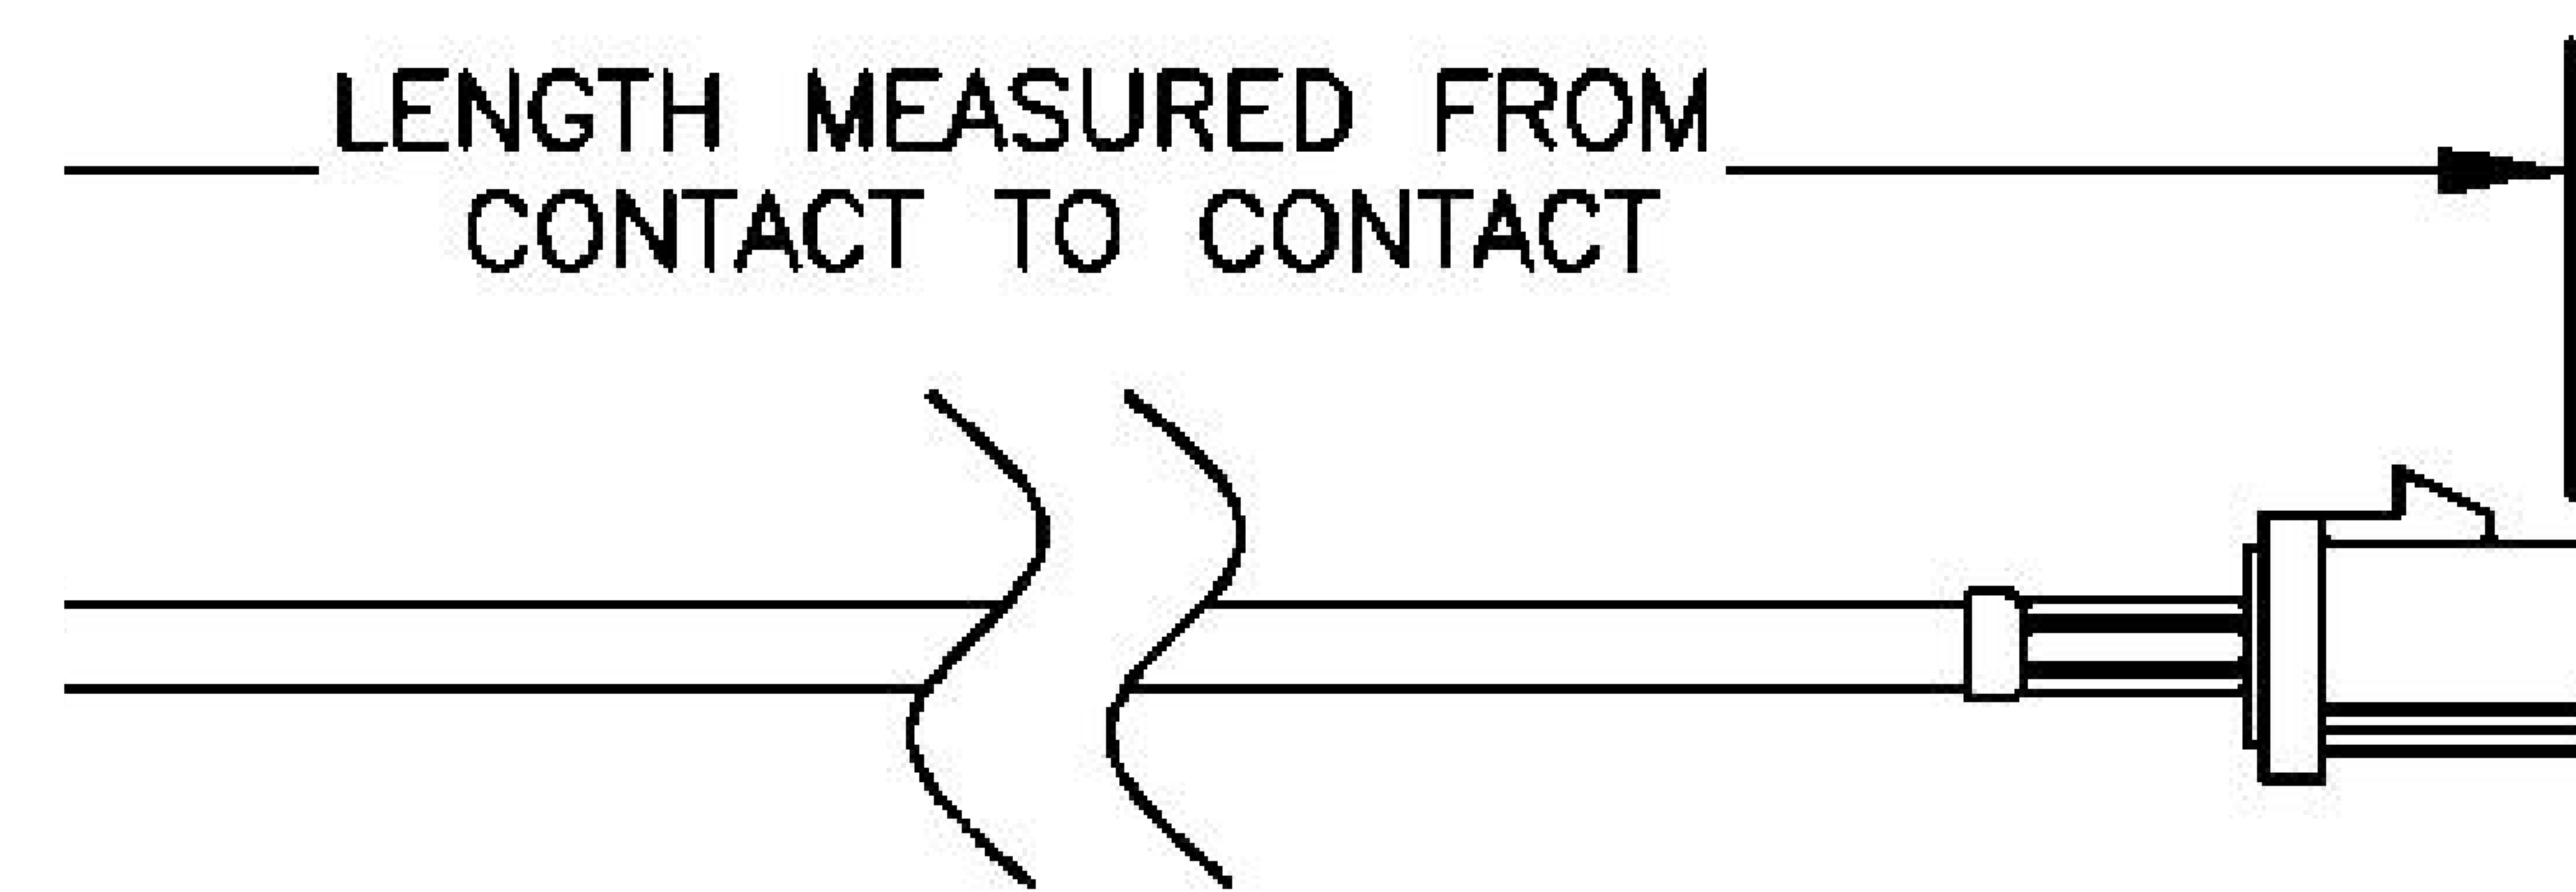

COMPONENTS	IMPEDANCE
FAKRA PLUG	50 OHM
FAKRA PLUG	50 OHM
ET-ET38392	50 OHM

Standard Lengths	
-12	12 <sup>H</sup>
-24	24"
-36	36"
■48	48 <sup>M</sup>
-60	60"
-XXX	Custom Length in Inches

Part Configurator				
1. Replace Y with code.				
2. Replace XX with length in inches.				
CODING	PLUG	PLUG	COLOR	APPLICATION
A	6	0	BLACK	RADIO WITH PHANTOM SUPPLY
B			WHITE	RADIO WITHOUT PHANTOM SUPPLY
C	a	a	BLUE	GPS: TELEMATICS OR NAVIGATION
D	6	6	BORDEAUX	GSM: CELLULAR PHONE
H	a	a	VIOLET	GPS: TELEMATICS AND NAVIGATION
I	d	d	BEIGE	BLUETOOTH
K		a	CURRY	RADIO WITH IF OUTPUT (ANTENNA DIVERSITY)
Z	6	d	WATER BLUE	NEUTRAL CODING

FAKRA PLUG

FAKRA PLUG

8th Floor, Building 1, Yongfu Science and Technology Center Industrial Park, Nanzha District 5, Humen, 523900, Dongguan, Guangdong, China.

Website: [www.ebeestock.com](http://www.ebeestock.com)

Email: [sales@ebeestock.com](mailto:sales@ebeestock.com)

COAXIAL & FIBER OPTICS

DWG TITLE	ET22021	DES_	water-blue-fakra-plug-to-fakra-plug-cable-12-inch-length-using-rg174-c oax-0022019
-----------	---------	------	---

SIZE A | FSCM NO. 53919 | CAD FILE 073102 | SCALE N/A | 127

NOTES:

- UNLESS OTHERWISE SPECIFIED ALL DIMENSIONS ARE NOMINAL.
- ALL SPECIFICATIONS ARE SUBJECT TO CHANGE WITHOUT NOTICE AT ANY TIME.