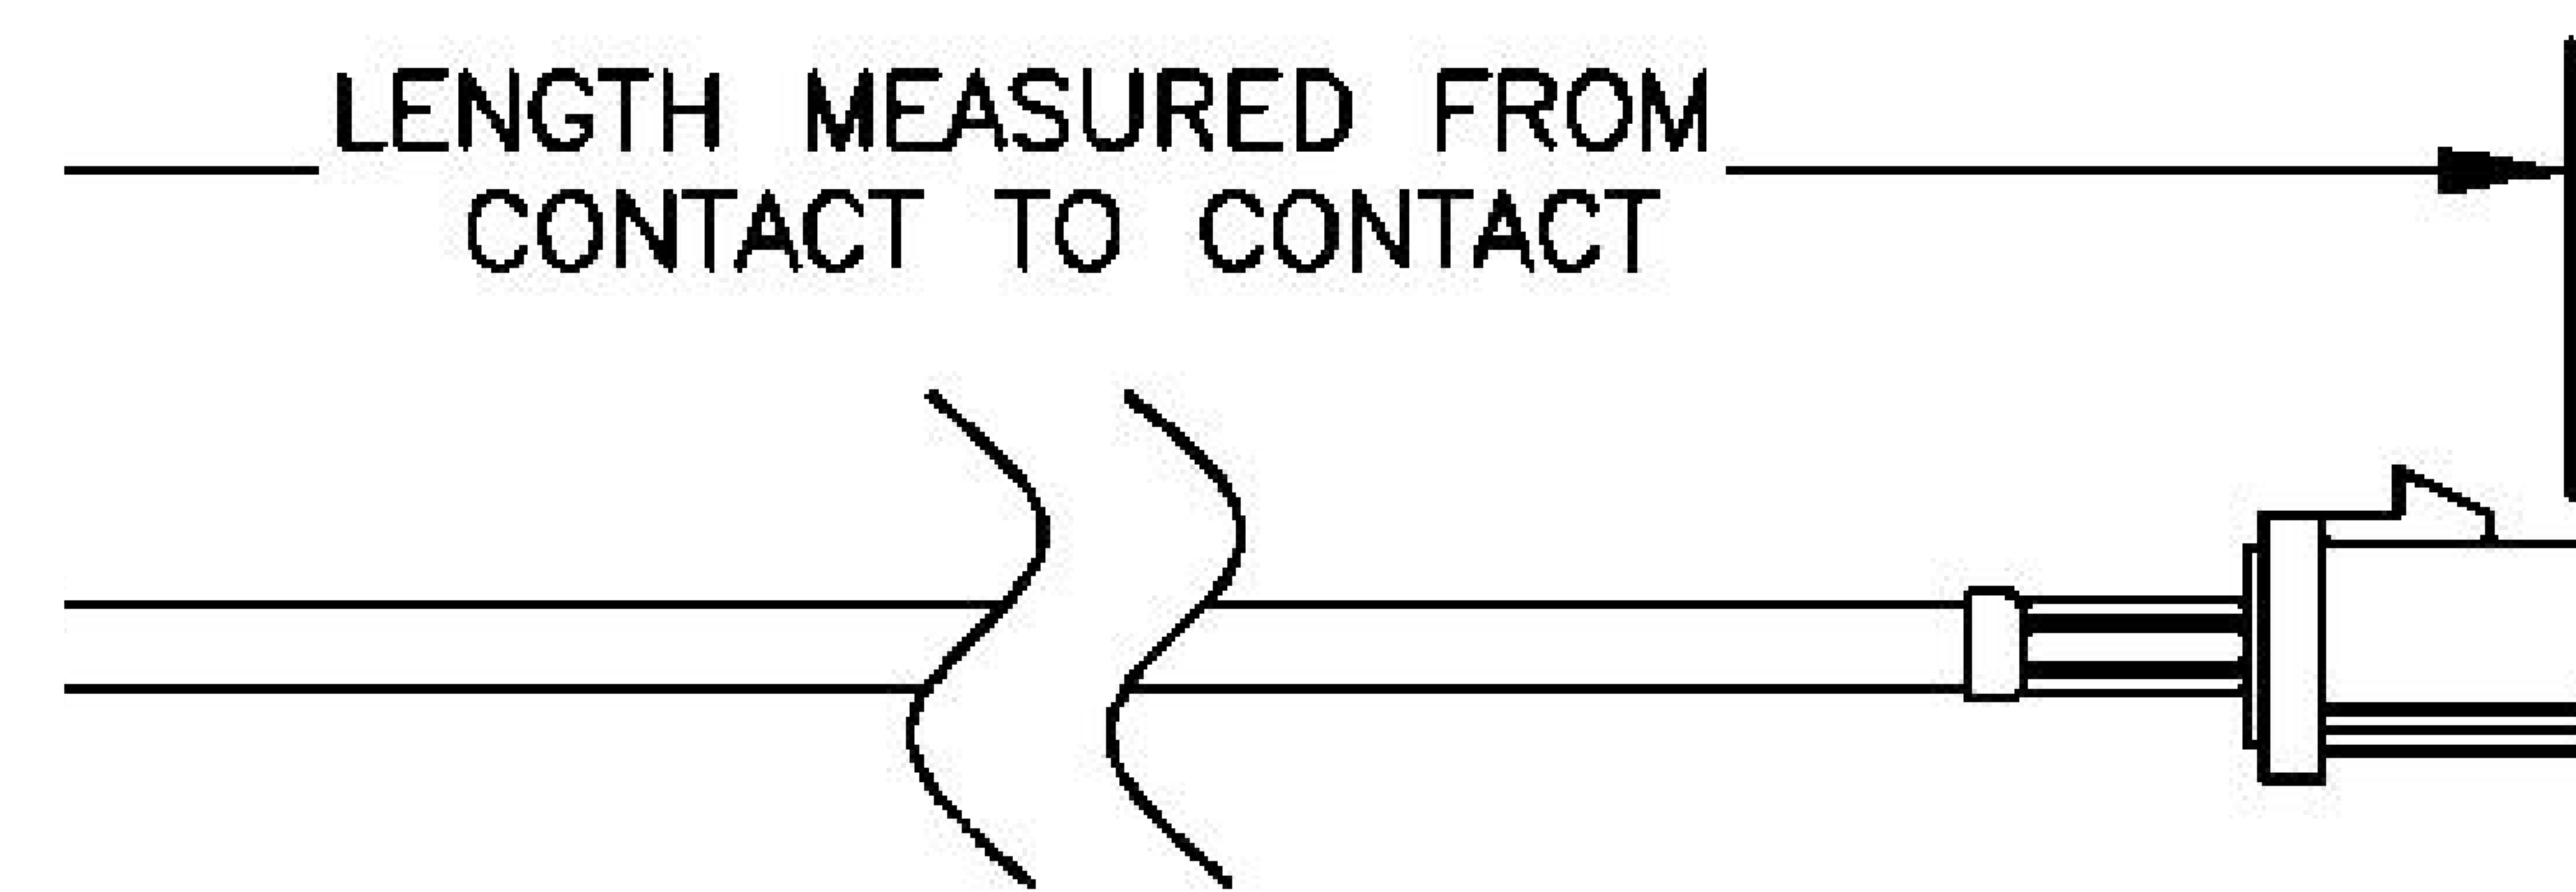

COMPONENTS	IMPEDANCE
FAKRA PLUG	50 OHM
FAKRA PLUG	50 OHM
ET-ET38392	50 OHM

Standard Lengths	
-12	12 <sup>H</sup>
-24	24"
-36	36"
■48	48 <sup>M</sup>
-60	60"
-XXX	Custom Length in Inches

Part Configurator				
1. Replace Y with code.				
2. Replace XX with length in inches.				
CODING	PLUG	PLUG	COLOR	APPLICATION
A	6	0	BLACK	RADIO WITH PHANTOM SUPPLY
B			WHITE	RADIO WITHOUT PHANTOM SUPPLY
C	a	a	BLUE	GPS: TELEMATICS OR NAVIGATION
D	6	6	BORDEAUX	GSM: CELLULAR PHONE
H	a	a	VIOLET	GPS: TELEMATICS AND NAVIGATION
I	d	d	BEIGE	BLUETOOTH
K		a	CURRY	RADIO WITH IF OUTPUT (ANTENNA DIVERSITY)
Z	6	d	WATER BLUE	NEUTRAL CODING

FAKRA PLUG

FAKRA PLUG

8th Floor, Building 1, Yongfu Science and Technology Center Industrial Park, Nanzha District 5, Humen, 523900, Dongguan, Guangdong, China.

Website: [www.ebeestock.com](http://www.ebeestock.com)

Email: [sales@ebeestock.com](mailto:sales@ebeestock.com)

COAXIAL & FIBER OPTICS

DWG TITLE	ET22023	DES_	water-blue-fakra-plug-to-fakra-plug-cable-12-inch-length-using-rg174-c oax-0022019
-----------	---------	------	---

SIZE A | FSCM NO. 53919 | CAD FILE 073102 | SCALE N/A | 127

NOTES:

- UNLESS OTHERWISE SPECIFIED ALL DIMENSIONS ARE NOMINAL.
- ALL SPECIFICATIONS ARE SUBJECT TO CHANGE WITHOUT NOTICE AT ANY TIME.