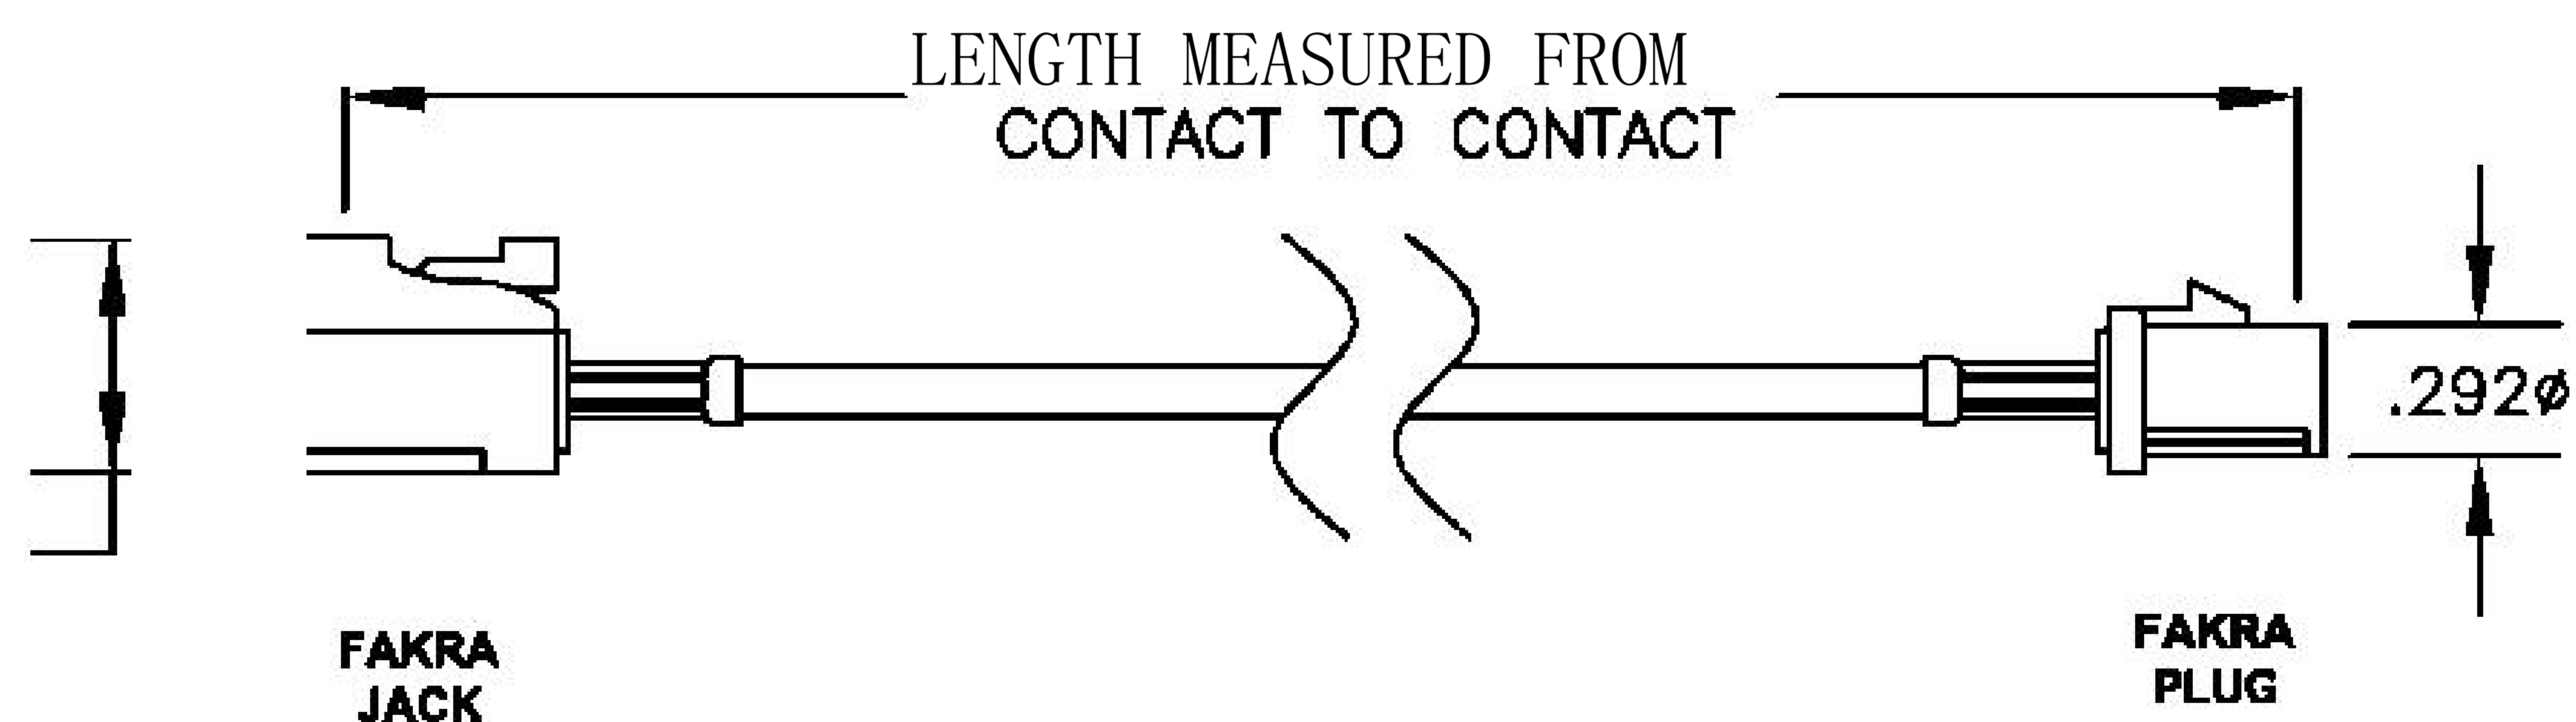

COMPONENTS	IMPEDANCE
FAKRAJACK	50 OHM
FAKRA PLUG	50 OHM
ET-ET38392	50 OHM

Standard Lengths	
-12	12 <sup>H</sup>
-24	24"
-36	36"
■48	48 <sup>M</sup>
-60	60"
-XXX	Custom Length in Inches

Part Configurator				
1. Replace Y with code.				
2. Replace XX with length in inches.				
CODING	JACK	PLUG	COLOR	APPLICATION
A		0	BLACK	RADIO WITH PHANTOM SUPPLY
B	H		WHITE	RADIO WITHOUT PHANTOM SUPPLY
C	a	a	BLUE	GPS: TELEMATICS OR NAVIGATION
D	a	6	BORDEAUX	GSM: CELLULAR PHONE
H	H	a	VIOLET	GPS: TELEMATICS AND NAVIGATION
I	H	d	BEIGE	BLUETOOTH
K	B	a	CURRY	RADIO WITH IF OUTPUT (ANTENNA DIVERSITY)
Z	H	d	WATER BLUE	NEUTRAL CODING

#### COAXIAL & FIBER OPTICS

DWG TITLE	ET22039	DES_	bordeaux-fakra-plug-to-fakra-jack-cable-12-inch-length-using-rg174-coax-0022039
-----------	---------	------	---------------------------------------------------------------------------------