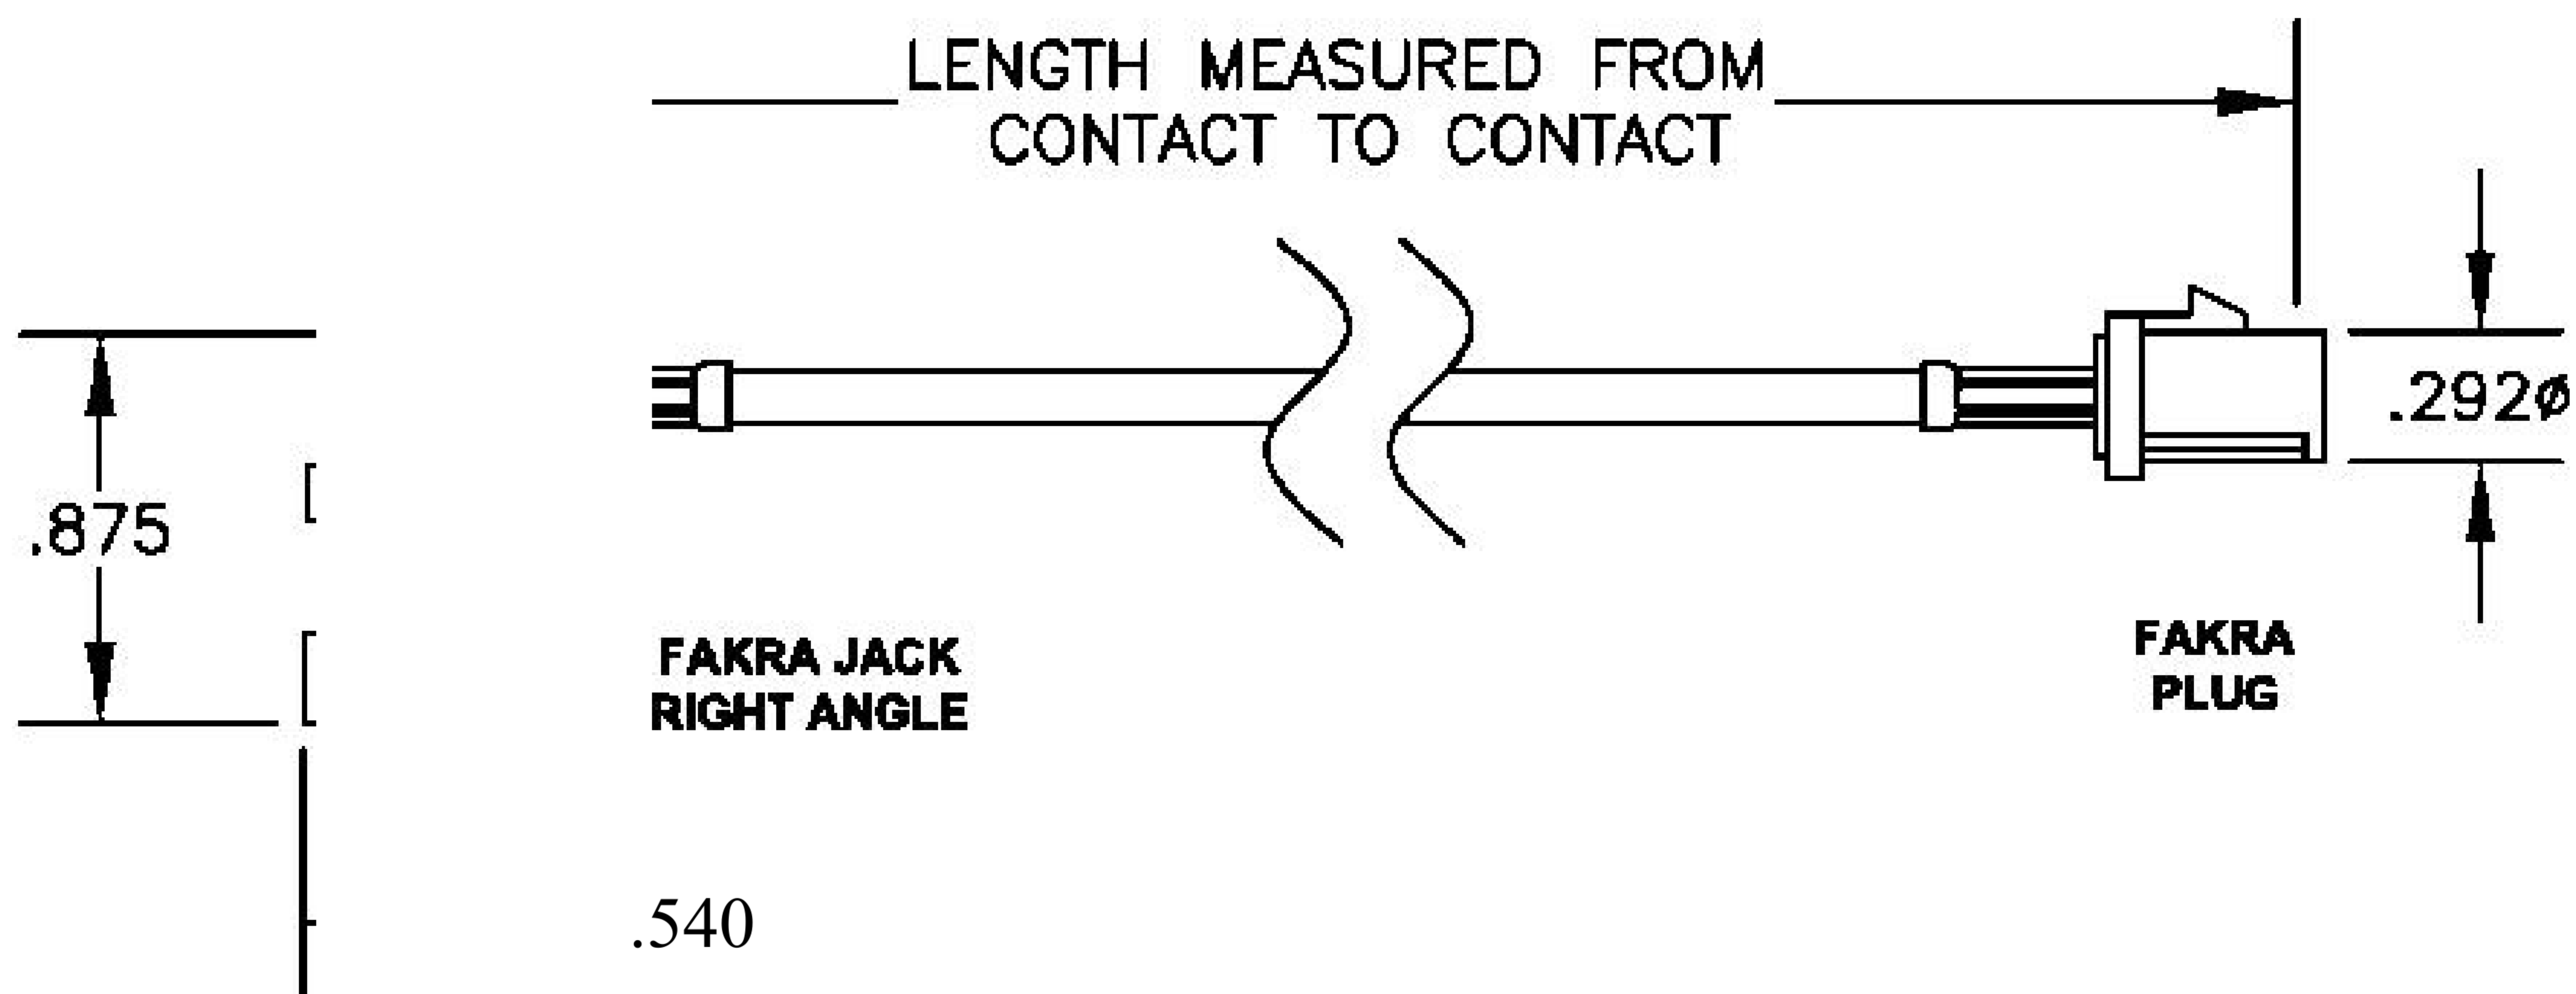

COMPONENTS	IMPEDANCE
FAKRA JACK RIGHT ANGLE	50 OHM
FAKRA PLUG	50 OHM
ET-ET38392	50 OHM

Standard Lengths	
-12	12 ^H
-24	24"
-36	36"
■48	48 ^M
-60	60"
-XXX	Custom Length in Inches

Part Configurator				
1. Replace Y with code.				
2. Replace XX with length in inches.				
CODING	JACK	PLUG	COLOR	APPLICATION
A		0	BLACK	RADIO WITH PHANTOM SUPPLY
B	H		WHITE	RADIO WITHOUT PHANTOM SUPPLY
C	a	a	BLUE	GPS: TELEMATICS OR NAVIGATION
D	a	6	BORDEAUX	GSM: CELLULAR PHONE
H	H	a	VIOLET	GPS: TELEMATICS AND NAVIGATION
I	H	d	BEIGE	BLUETOOTH
K	B	a	CURRY	RADIO WITH IF OUTPUT (ANTENNA DIVERSITY)
Z	H	d	WATER BLUE	NEUTRAL CODING

DWG TITLE	ET22071	DES_	white-fakra-plug-to-fakra-jack-right-angle-cable-12-inch-length-using-rg174-coax-0022069
SIZE A FSCM NO. 53919 CAD FILE 073102 SCALE N/A		127	

NOTES:

- UNLESS OTHERWISE SPECIFIED ALL DIMENSIONS ARE NOMINAL.
- ALL SPECIFICATIONS ARE SUBJECT TO CHANGE WITHOUT NOTICE AT ANY TIME.