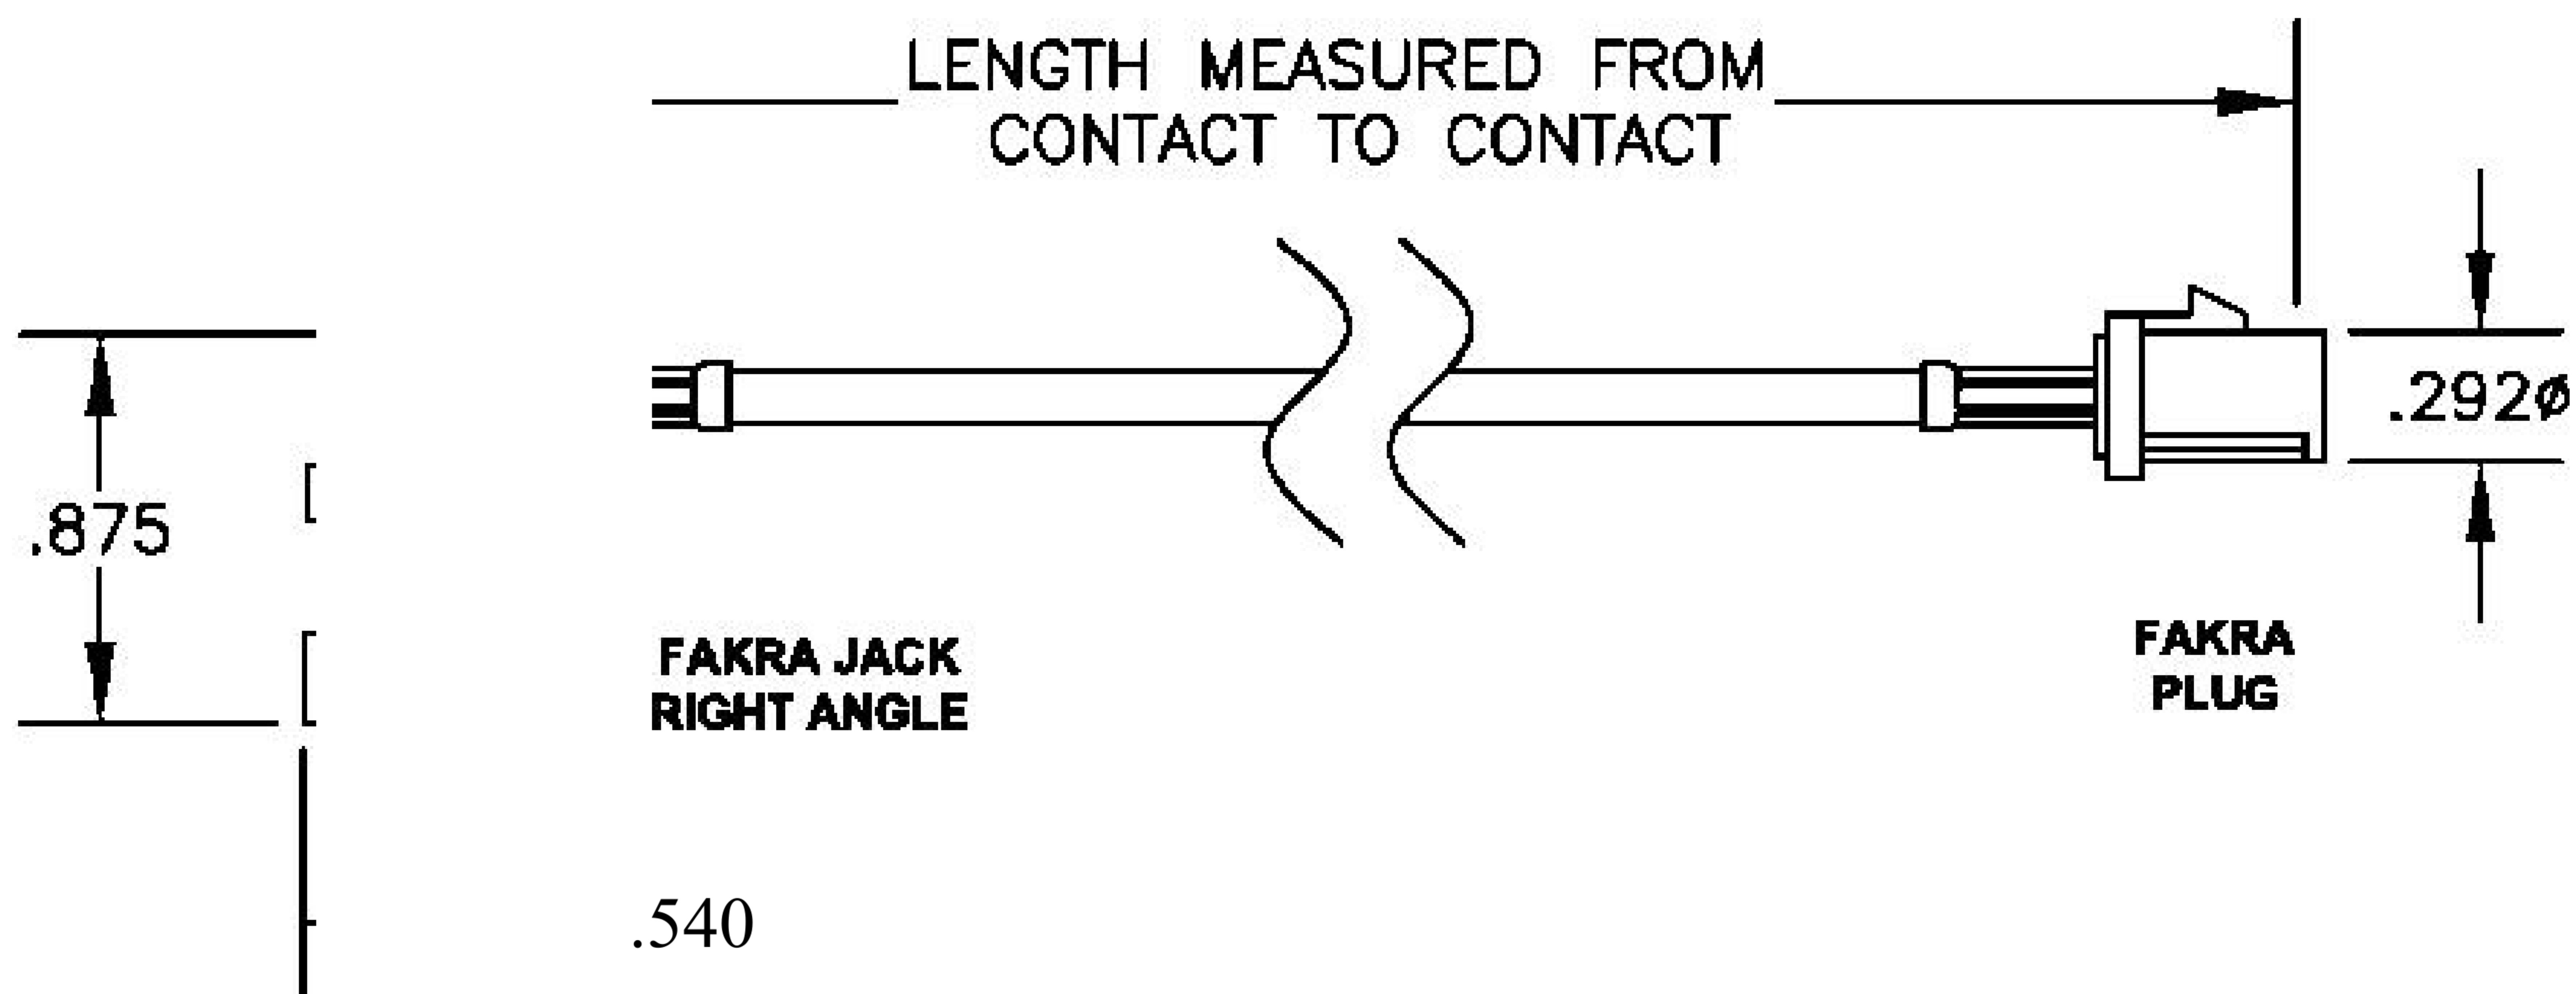

COMPONENTS	IMPEDANCE
FAKRA JACK RIGHT ANGLE	50 OHM
FAKRA PLUG	50 OHM
ET-ET38392	50 OHM

Standard Lengths	
-12	12 ^H
-24	24"
-36	36"
■48	48 ^M
-60	60"
-XXX	Custom Length in Inches

Part Configurator				
1. Replace Y with code.				
2. Replace XX with length in inches.				
CODING	JACK	PLUG	COLOR	APPLICATION
A		0	BLACK	RADIO WITH PHANTOM SUPPLY
B	H		WHITE	RADIO WITHOUT PHANTOM SUPPLY
C	a	a	BLUE	GPS: TELEMATICS OR NAVIGATION
D	a	6	BORDEAUX	GSM: CELLULAR PHONE
H	H	a	VIOLET	GPS: TELEMATICS AND NAVIGATION
I	H	d	BEIGE	BLUETOOTH
K	B	a	CURRY	RADIO WITH IF OUTPUT (ANTENNA DIVERSITY)
Z	H	d	WATER BLUE	NEUTRAL CODING

DWG TITLE	ET22074	DES_	blue-fakra-plug-to-fakra-jack-right-angle-cable-12-inch-length-using-r g174-coax-0022074
-----------	---------	------	---

SIZE A | FSCM NO. 53919 | CAD FILE 073102 | SCALE N/A | 127