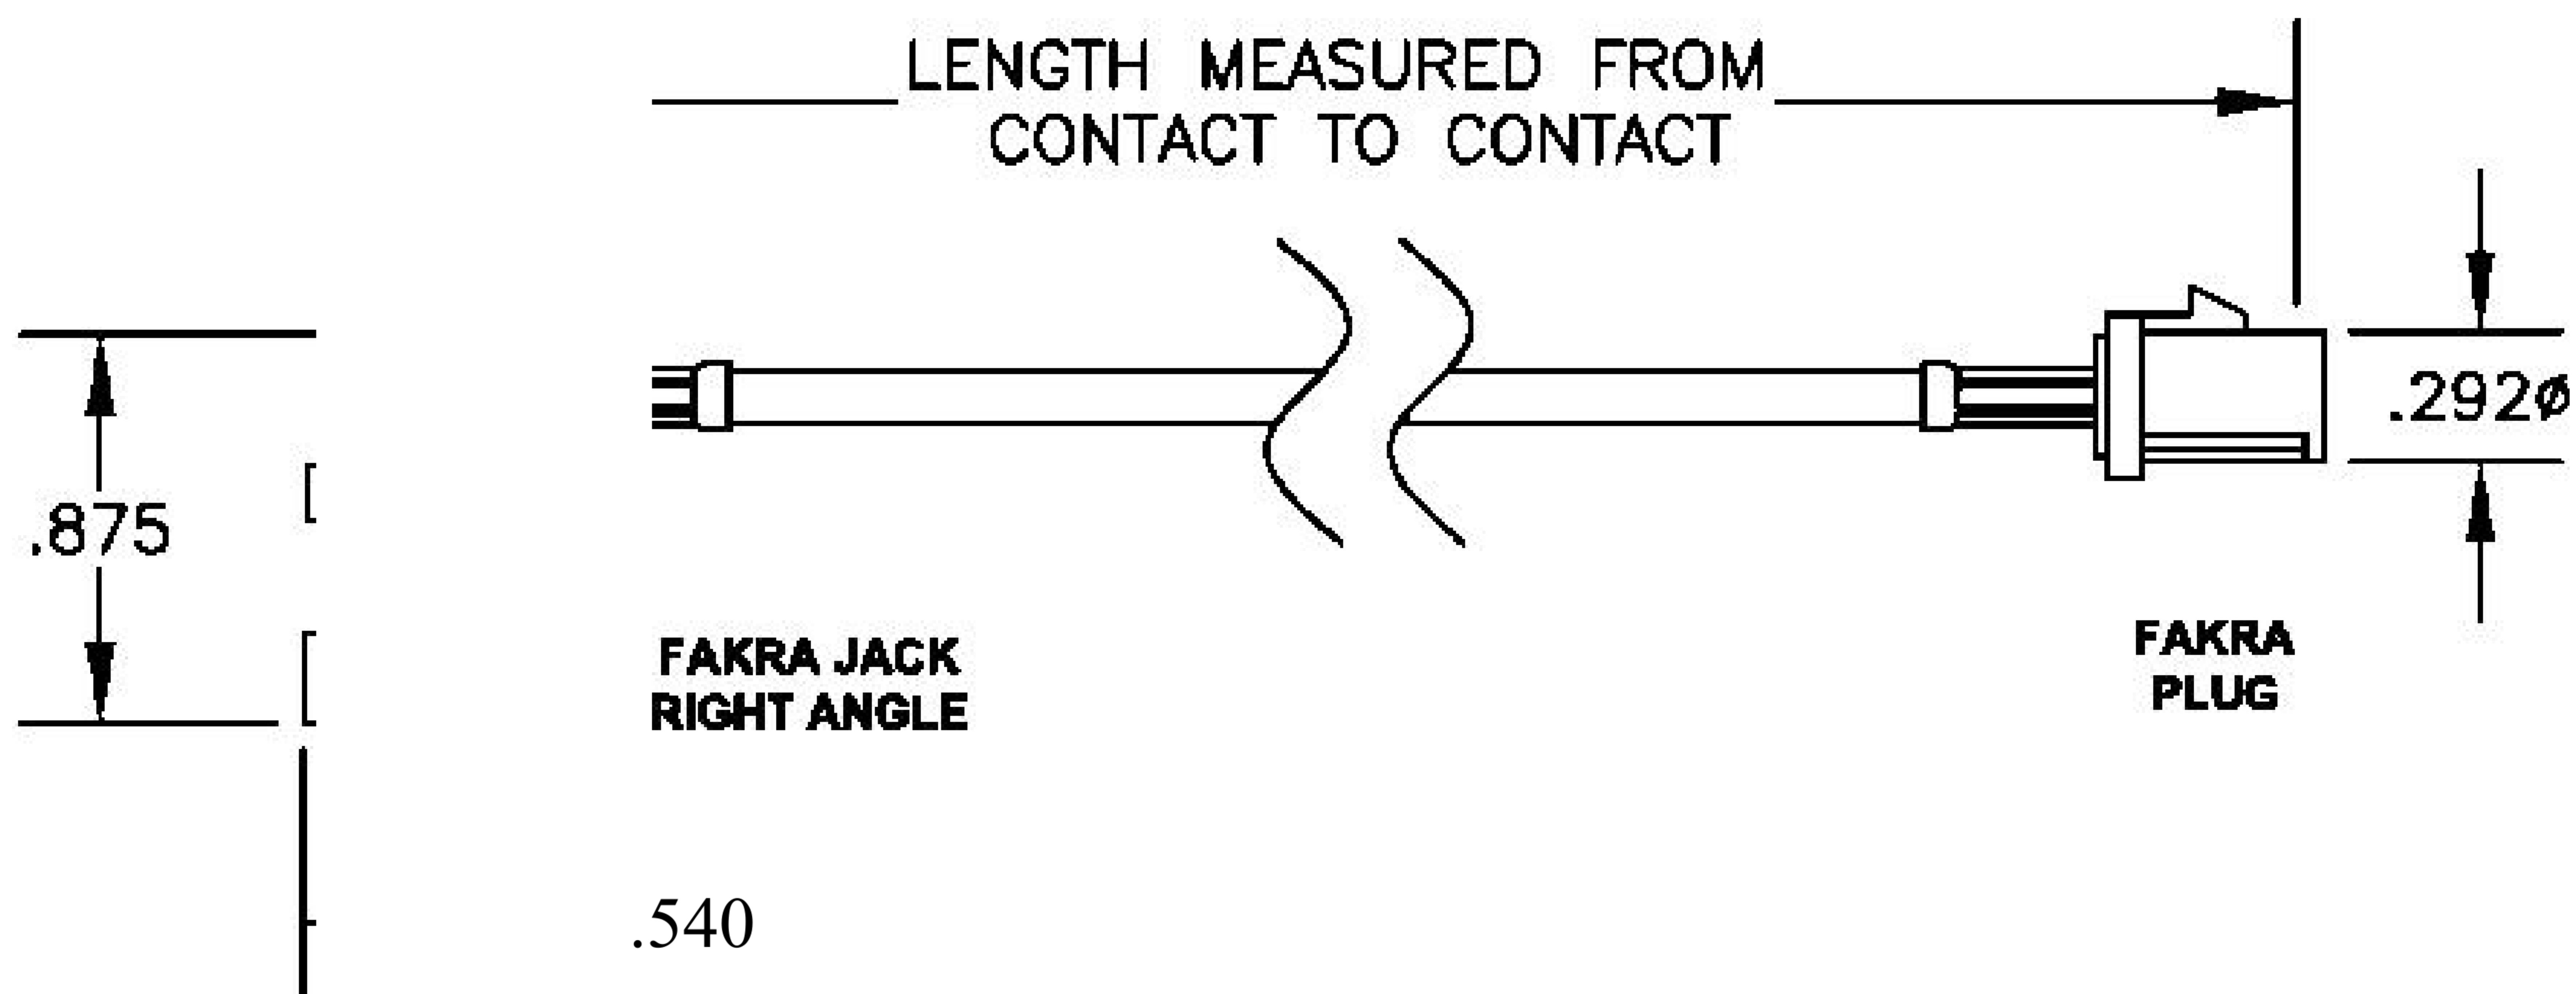

COMPONENTS	IMPEDANCE
FAKRA JACK RIGHT ANGLE	50 OHM
FAKRA PLUG	50 OHM
ET-ET38392	50 OHM

Standard Lengths	
-12	12 ^H
-24	24"
-36	36"
■48	48 ^M
-60	60"
-XXX	Custom Length in Inches

Part Configurator				
1. Replace Y with code.				
2. Replace XX with length in inches.				
CODING	JACK	PLUG	COLOR	APPLICATION
A		0	BLACK	RADIO WITH PHANTOM SUPPLY
B	H		WHITE	RADIO WITHOUT PHANTOM SUPPLY
C	a	a	BLUE	GPS: TELEMATICS OR NAVIGATION
D	a	6	BORDEAUX	GSM: CELLULAR PHONE
H	H	a	VIOLET	GPS: TELEMATICS AND NAVIGATION
I	H	d	BEIGE	BLUETOOTH
K	B	a	CURRY	RADIO WITH IF OUTPUT (ANTENNA DIVERSITY)
Z	H	d	WATER BLUE	NEUTRAL CODING

DWG TITLE	ET22076	DES_	blue-fakra-plug-to-fakra-jack-right-angle-cable-12-inch-length-using-r g174-coax-0022074
-----------	---------	------	---

SIZE A | FSCM NO. 53919 | CAD FILE 073102 | SCALE N/A | 127