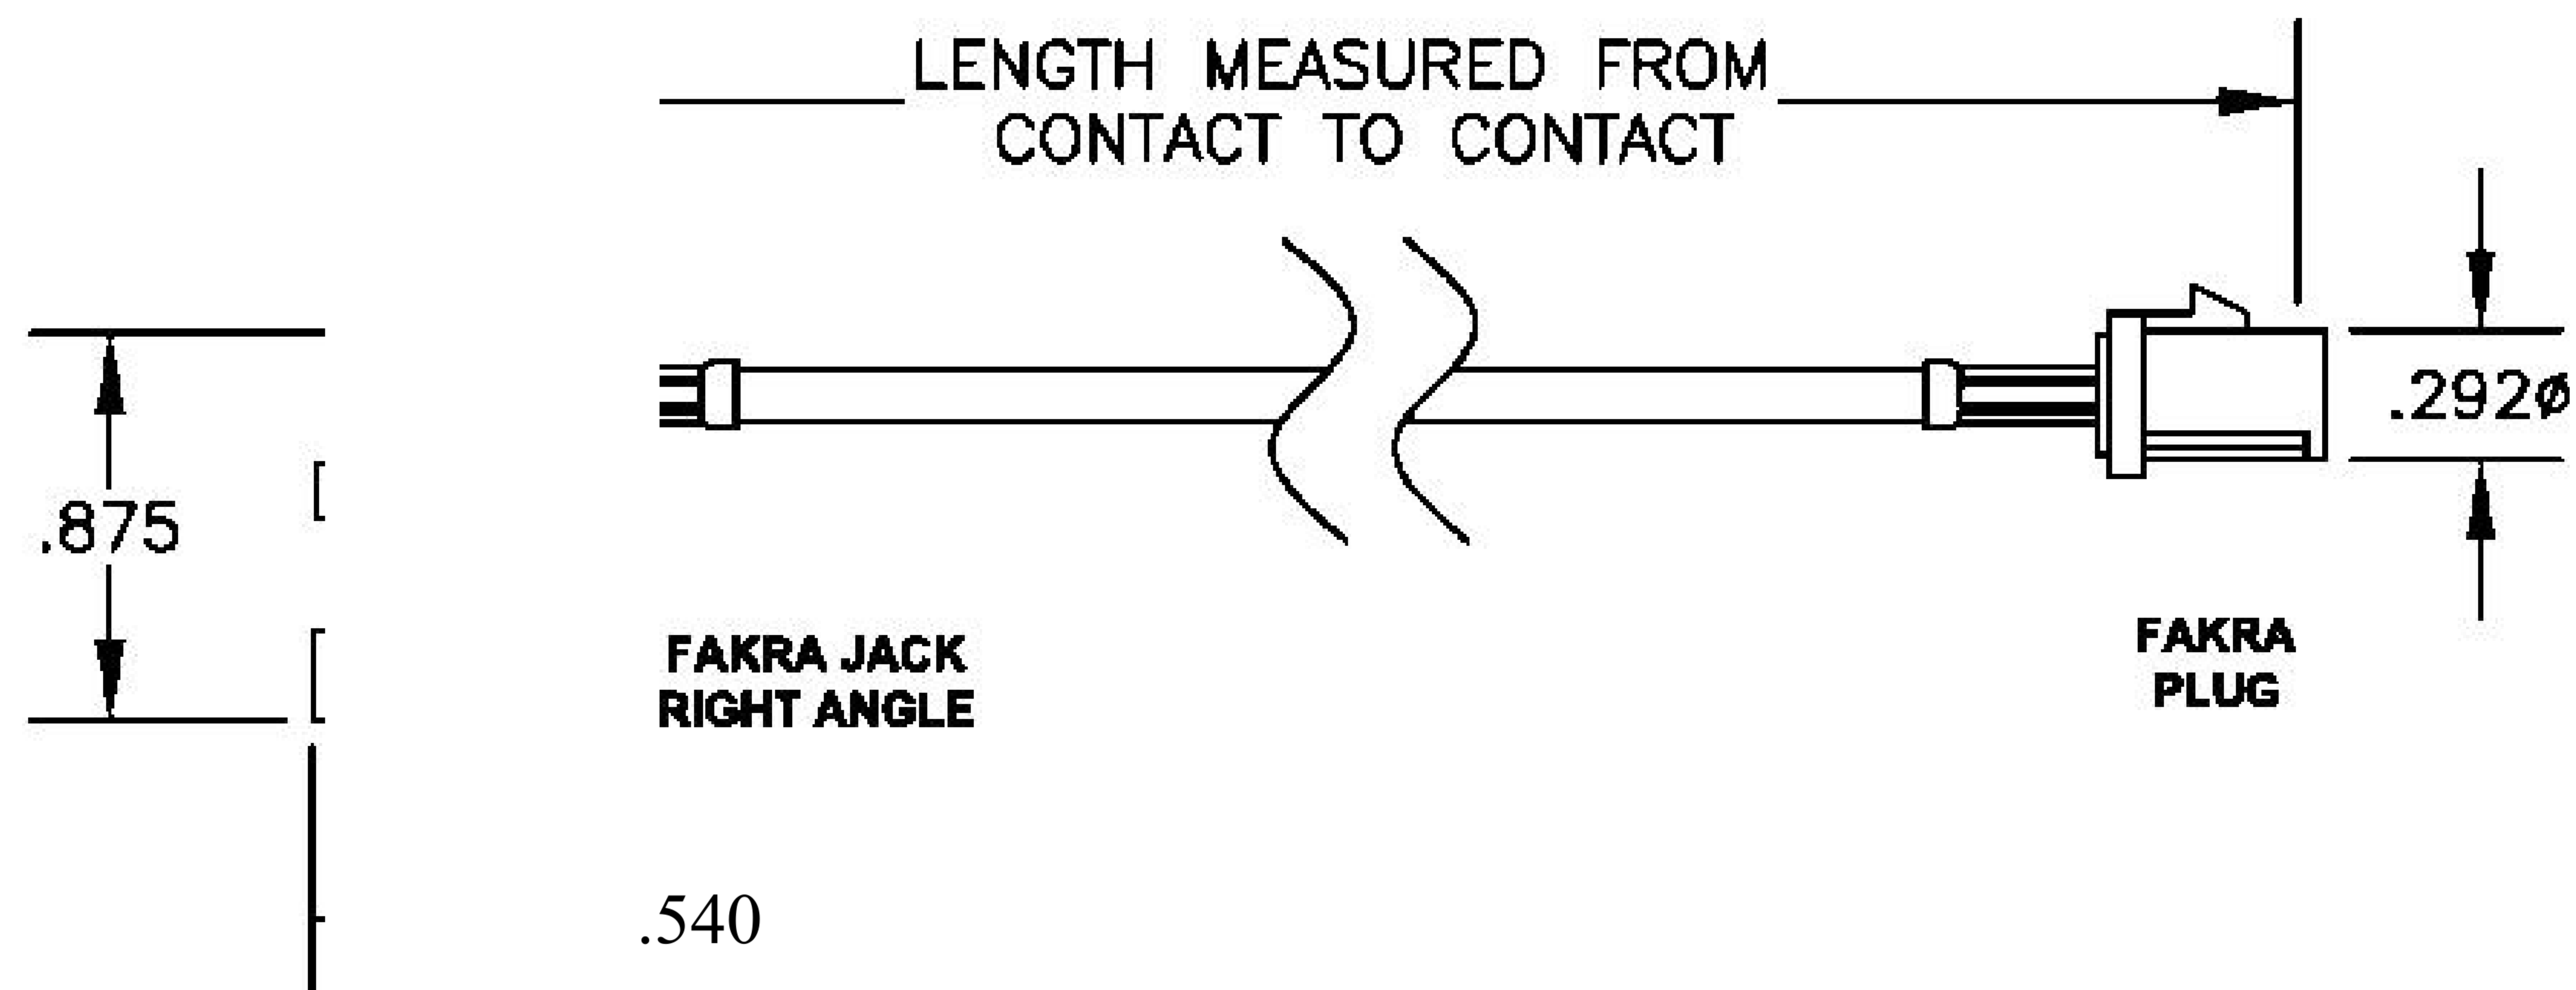

COMPONENTS	IMPEDANCE
FAKRA JACK RIGHT ANGLE	50 OHM
FAKRA PLUG	50 OHM
ET-ET38392	50 OHM

Standard Lengths	
-12	12 ^H
-24	24"
-36	36"
■48	48 ^M
-60	60"
-XXX	Custom Length in Inches

Part Configurator				
1. Replace Y with code.				
2. Replace XX with length in inches.				
CODING	JACK	PLUG	COLOR	APPLICATION
A		0	BLACK	RADIO WITH PHANTOM SUPPLY
B	H		WHITE	RADIO WITHOUT PHANTOM SUPPLY
C	a	a	BLUE	GPS: TELEMATICS OR NAVIGATION
D	a	6	BORDEAUX	GSM: CELLULAR PHONE
H	H	a	VIOLET	GPS: TELEMATICS AND NAVIGATION
I	H	d	BEIGE	BLUETOOTH
K	B	a	CURRY	RADIO WITH IF OUTPUT (ANTENNA DIVERSITY)
Z	H	d	WATER BLUE	NEUTRAL CODING

DWG TITLE	ET22078	DES_	blue-fakra-plug-to-fakra-jack-right-angle-cable-12-inch-length-using-r g174-coax-0022074
-----------	---------	------	---

SIZE A | FSCM NO. 53919 | CAD FILE 073102 | SCALE N/A | 127