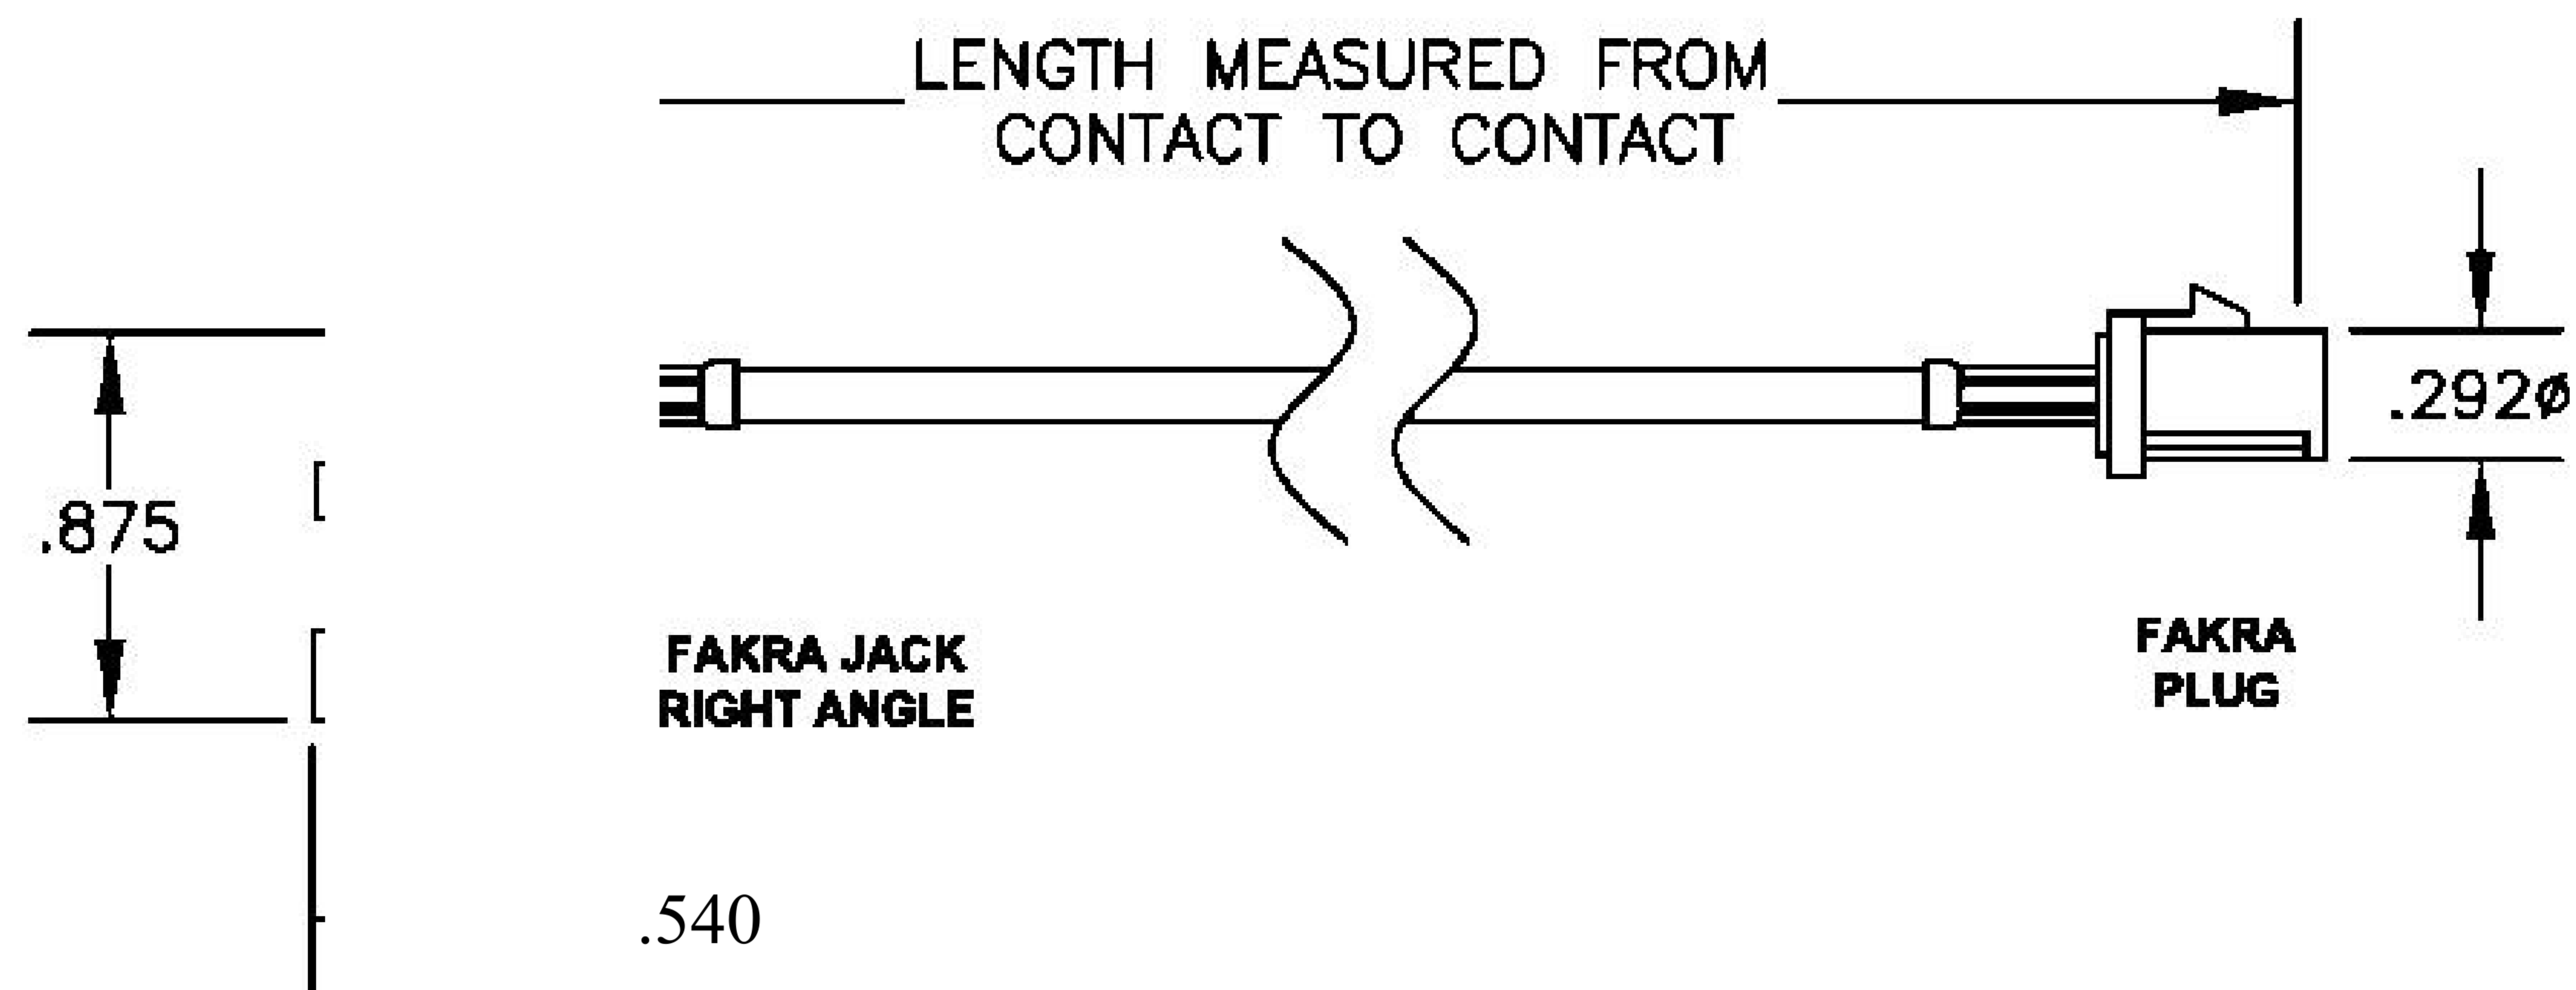

COMPONENTS	IMPEDANCE
FAKRA JACK RIGHT ANGLE	50 OHM
FAKRA PLUG	50 OHM
ET-ET38392	50 OHM

Standard Lengths	
-12	12 ^H
-24	24"
-36	36"
■48	48 ^M
-60	60"
-XXX	Custom Length in Inches

Part Configurator				
1. Replace Y with code.				
2. Replace XX with length in inches.				
CODING	JACK	PLUG	COLOR	APPLICATION
A		0	BLACK	RADIO WITH PHANTOM SUPPLY
B	H		WHITE	RADIO WITHOUT PHANTOM SUPPLY
C	a	a	BLUE	GPS: TELEMATICS OR NAVIGATION
D	a	6	BORDEAUX	GSM: CELLULAR PHONE
H	H	a	VIOLET	GPS: TELEMATICS AND NAVIGATION
I	H	d	BEIGE	BLUETOOTH
K	B	a	CURRY	RADIO WITH IF OUTPUT (ANTENNA DIVERSITY)
Z	H	d	WATER BLUE	NEUTRAL CODING

DWG TITLE	ET22081	DES_	bordeaux-fakra-plug-to-fakra-jack-right-angle-cable-12-inch-length-using-rg174-coax-0022079
-----------	---------	------	---

SIZE A | FSCM NO. 53919 | CAD FILE 073102 | SCALE N/A | 127