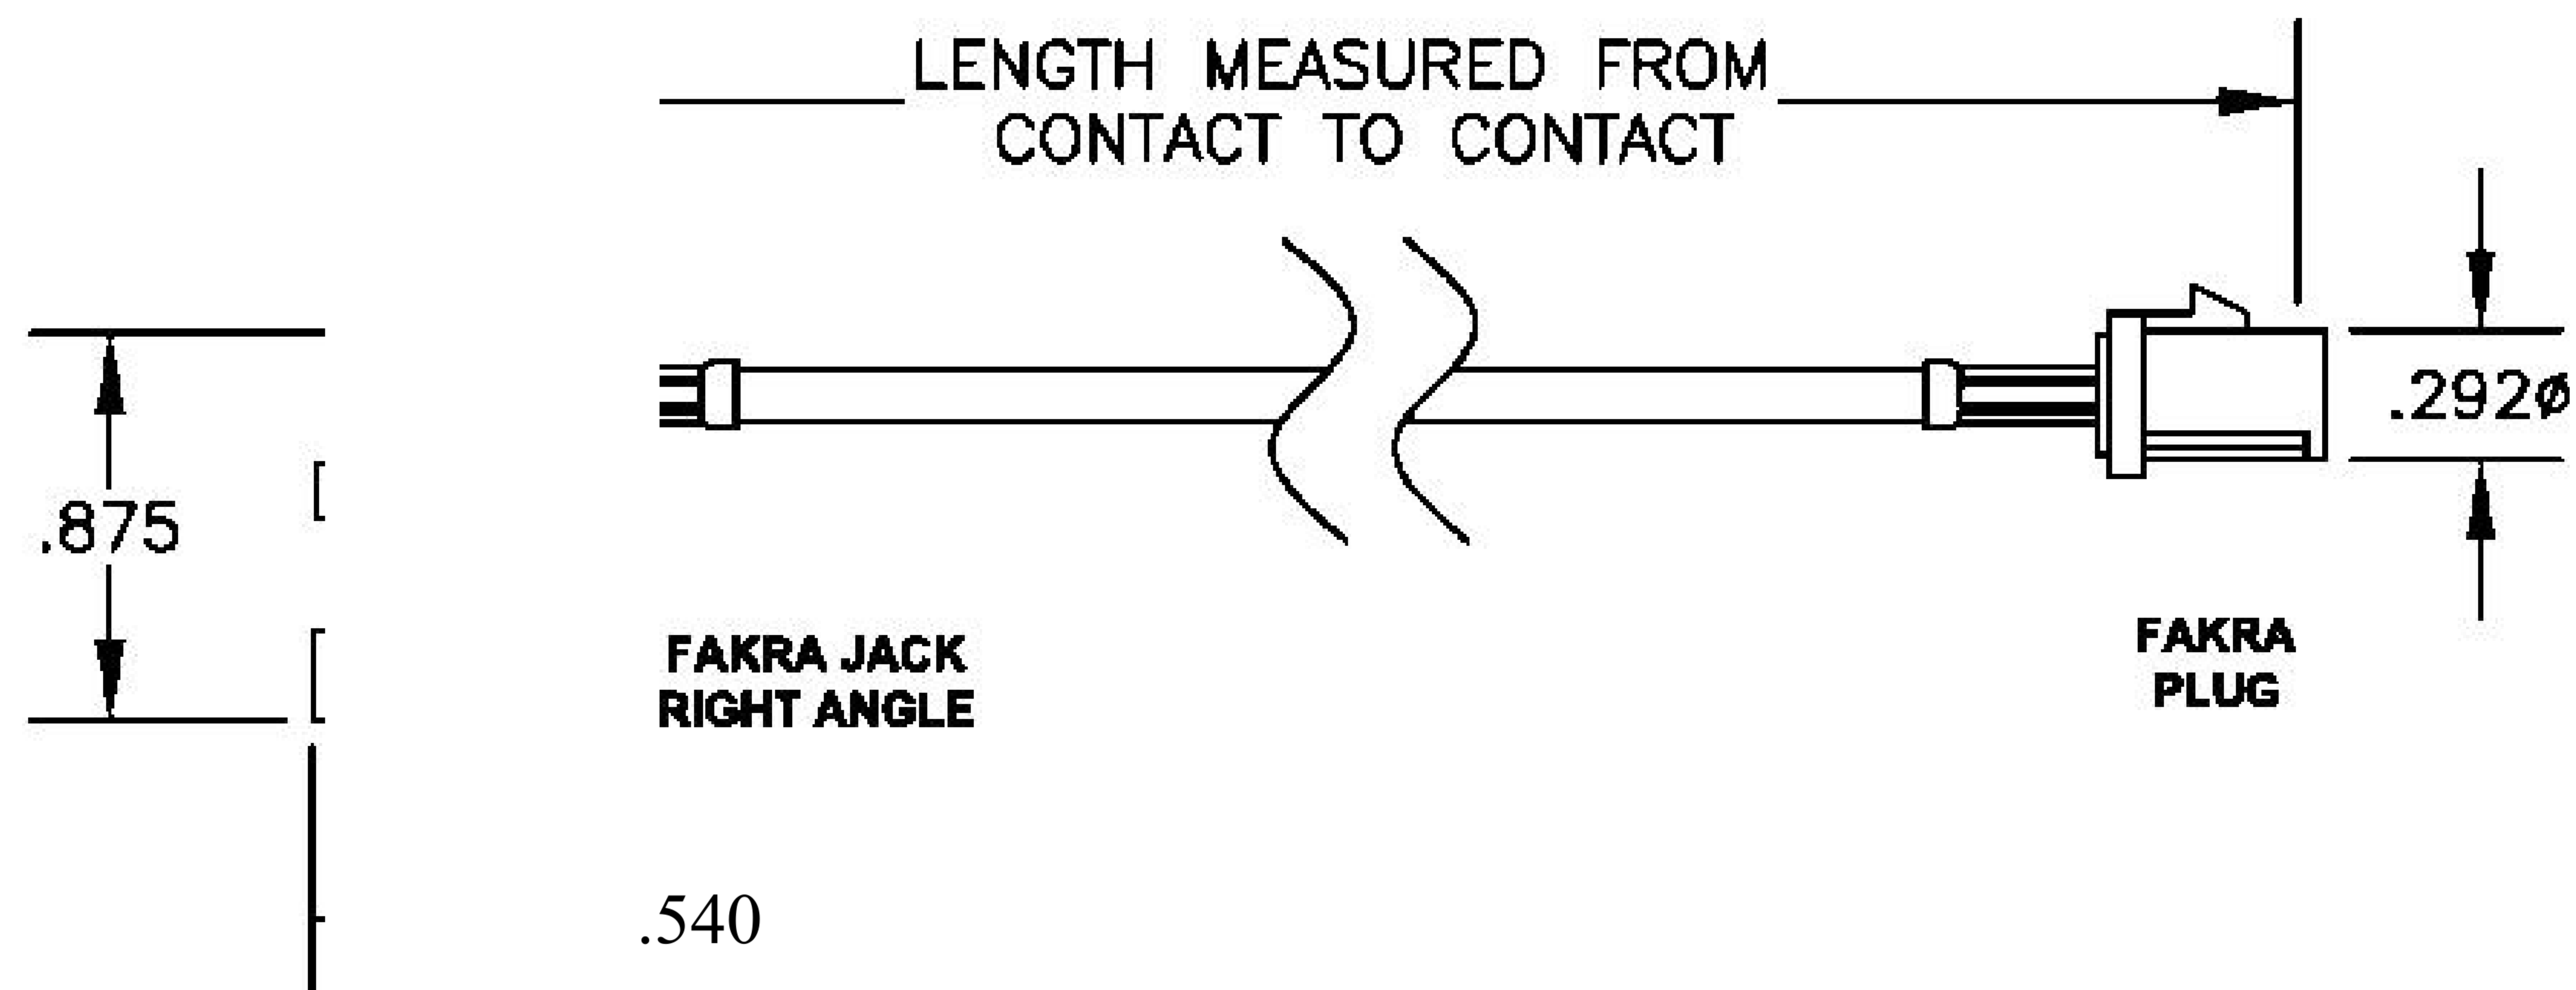

COMPONENTS	IMPEDANCE
FAKRA JACK RIGHT ANGLE	50 OHM
FAKRA PLUG	50 OHM
ET-ET38392	50 OHM

Standard Lengths	
-12	12 ^H
-24	24"
-36	36"
■48	48 ^M
-60	60"
-XXX	Custom Length in Inches

Part Configurator				
1. Replace Y with code.				
2. Replace XX with length in inches.				
CODING	JACK	PLUG	COLOR	APPLICATION
A		0	BLACK	RADIO WITH PHANTOM SUPPLY
B	H		WHITE	RADIO WITHOUT PHANTOM SUPPLY
C	a	a	BLUE	GPS: TELEMATICS OR NAVIGATION
D	a	6	BORDEAUX	GSM: CELLULAR PHONE
H	H	a	VIOLET	GPS: TELEMATICS AND NAVIGATION
I	H	d	BEIGE	BLUETOOTH
K	B	a	CURRY	RADIO WITH IF OUTPUT (ANTENNA DIVERSITY)
Z	H	d	WATER BLUE	NEUTRAL CODING

DWG TITLE	ET22082	DES_	bordeaux-fakra-plug-to-fakra-jack-right-angle-cable-12-inch-length-using-rg174-coax-0022079
-----------	---------	------	---

SIZE A | FSCM NO. 53919 | CAD FILE 073102 | SCALE N/A | 127