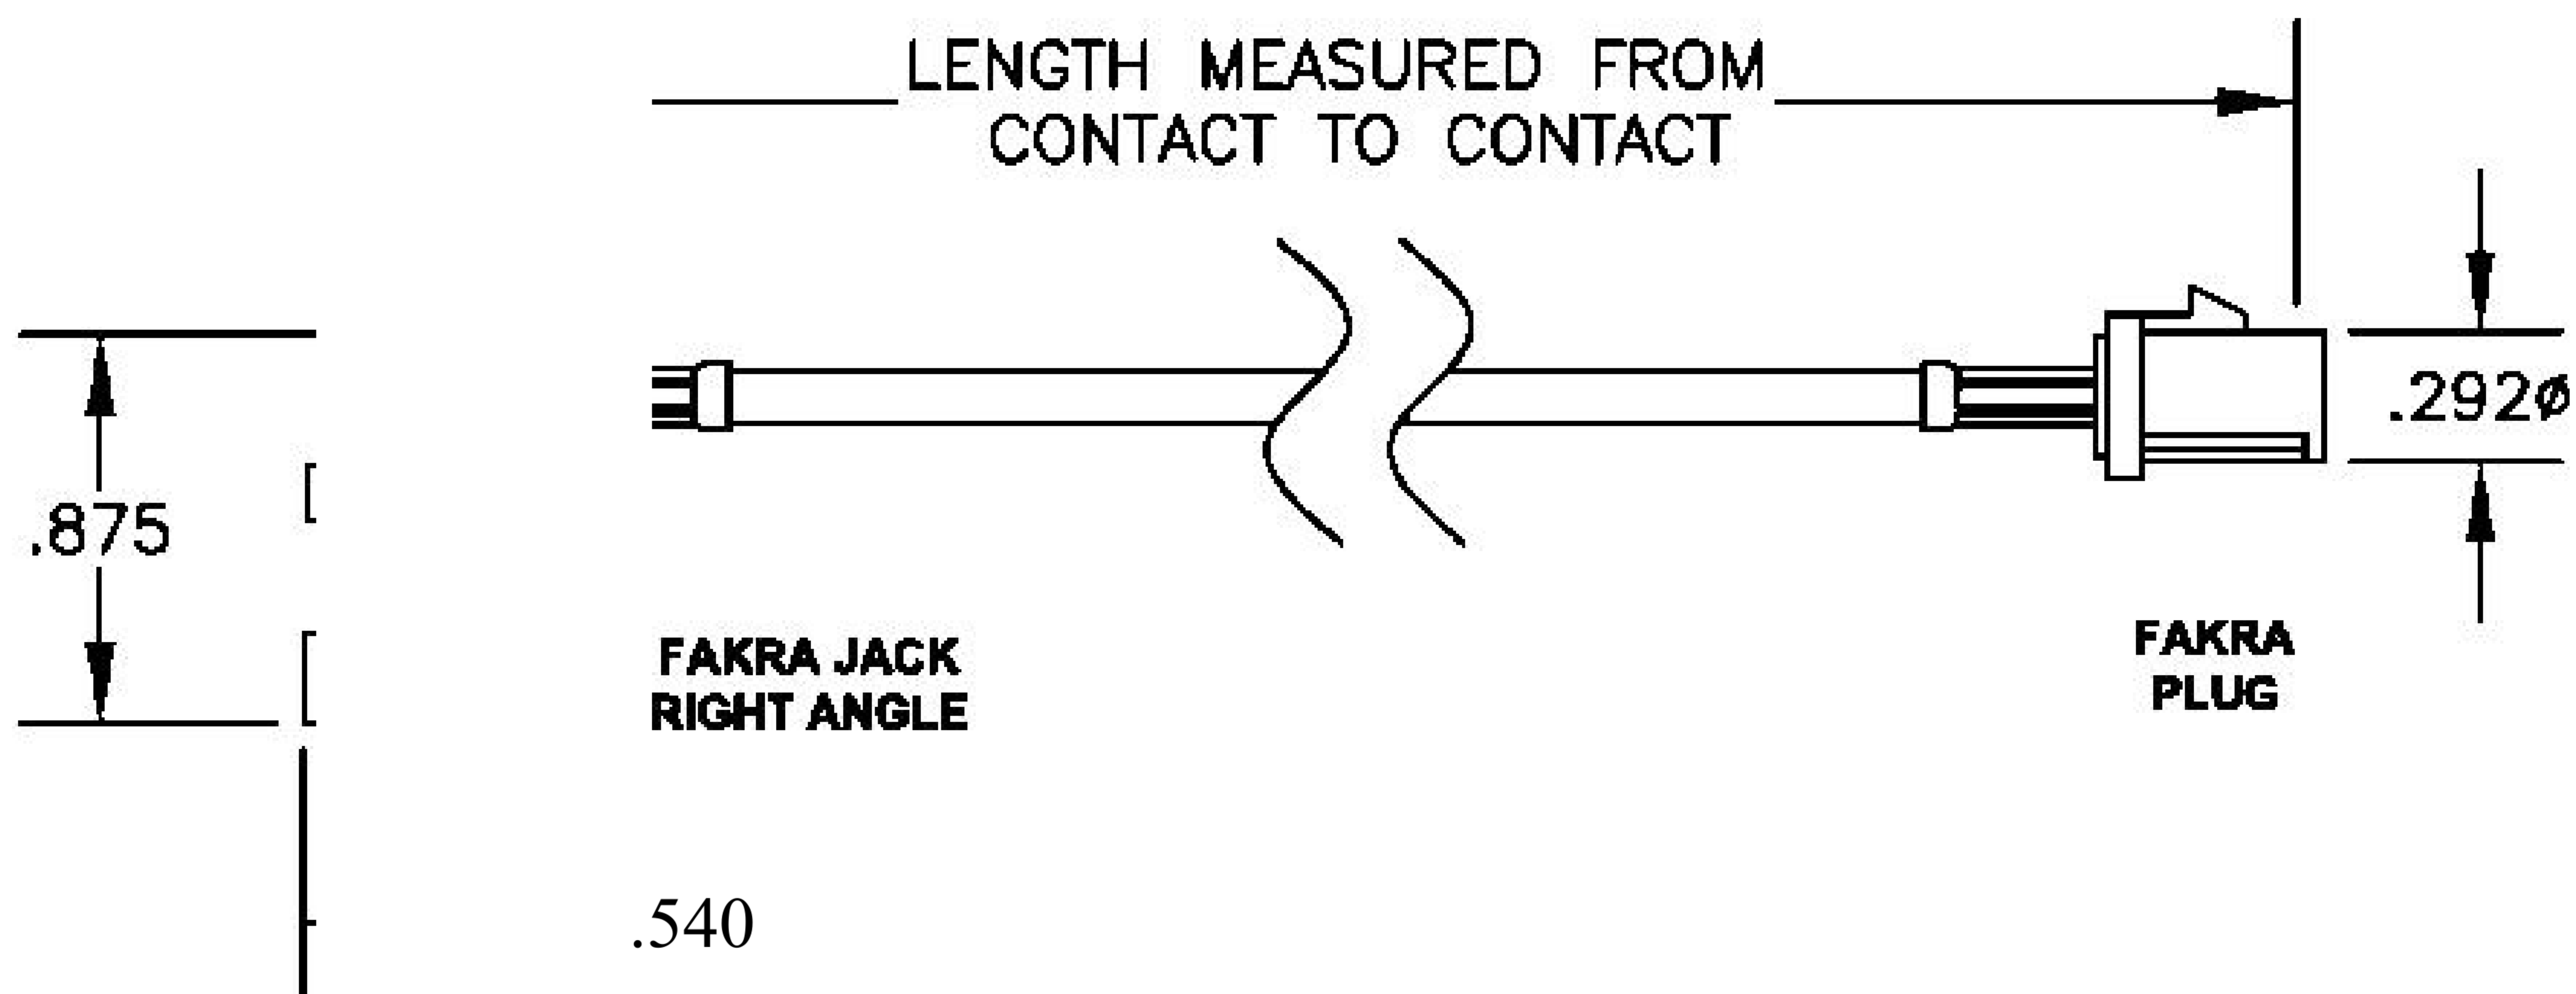

COMPONENTS	IMPEDANCE
FAKRA JACK RIGHT ANGLE	50 OHM
FAKRA PLUG	50 OHM
ET-ET38392	50 OHM

Standard Lengths	
-12	12 ^H
-24	24"
-36	36"
■48	48 ^M
-60	60"
-XXX	Custom Length in Inches

Part Configurator				
1. Replace Y with code.				
2. Replace XX with length in inches.				
CODING	JACK	PLUG	COLOR	APPLICATION
A		0	BLACK	RADIO WITH PHANTOM SUPPLY
B	H		WHITE	RADIO WITHOUT PHANTOM SUPPLY
C	a	a	BLUE	GPS: TELEMATICS OR NAVIGATION
D	a	6	BORDEAUX	GSM: CELLULAR PHONE
H	H	a	VIOLET	GPS: TELEMATICS AND NAVIGATION
I	H	d	BEIGE	BLUETOOTH
K	B	a	CURRY	RADIO WITH IF OUTPUT (ANTENNA DIVERSITY)
Z	H	d	WATER BLUE	NEUTRAL CODING

DWG TITLE	ET22091	DES_	beige-fakra-plug-to-fakra-jack-right-angle-cable-12-inch-length-using-rg174-coax-0022089
SIZE A FSCM NO. 53919 CAD FILE 073102 SCALE N/A		127	

NOTES:

- UNLESS OTHERWISE SPECIFIED ALL DIMENSIONS ARE NOMINAL.
- ALL SPECIFICATIONS ARE SUBJECT TO CHANGE WITHOUT NOTICE AT ANY TIME.