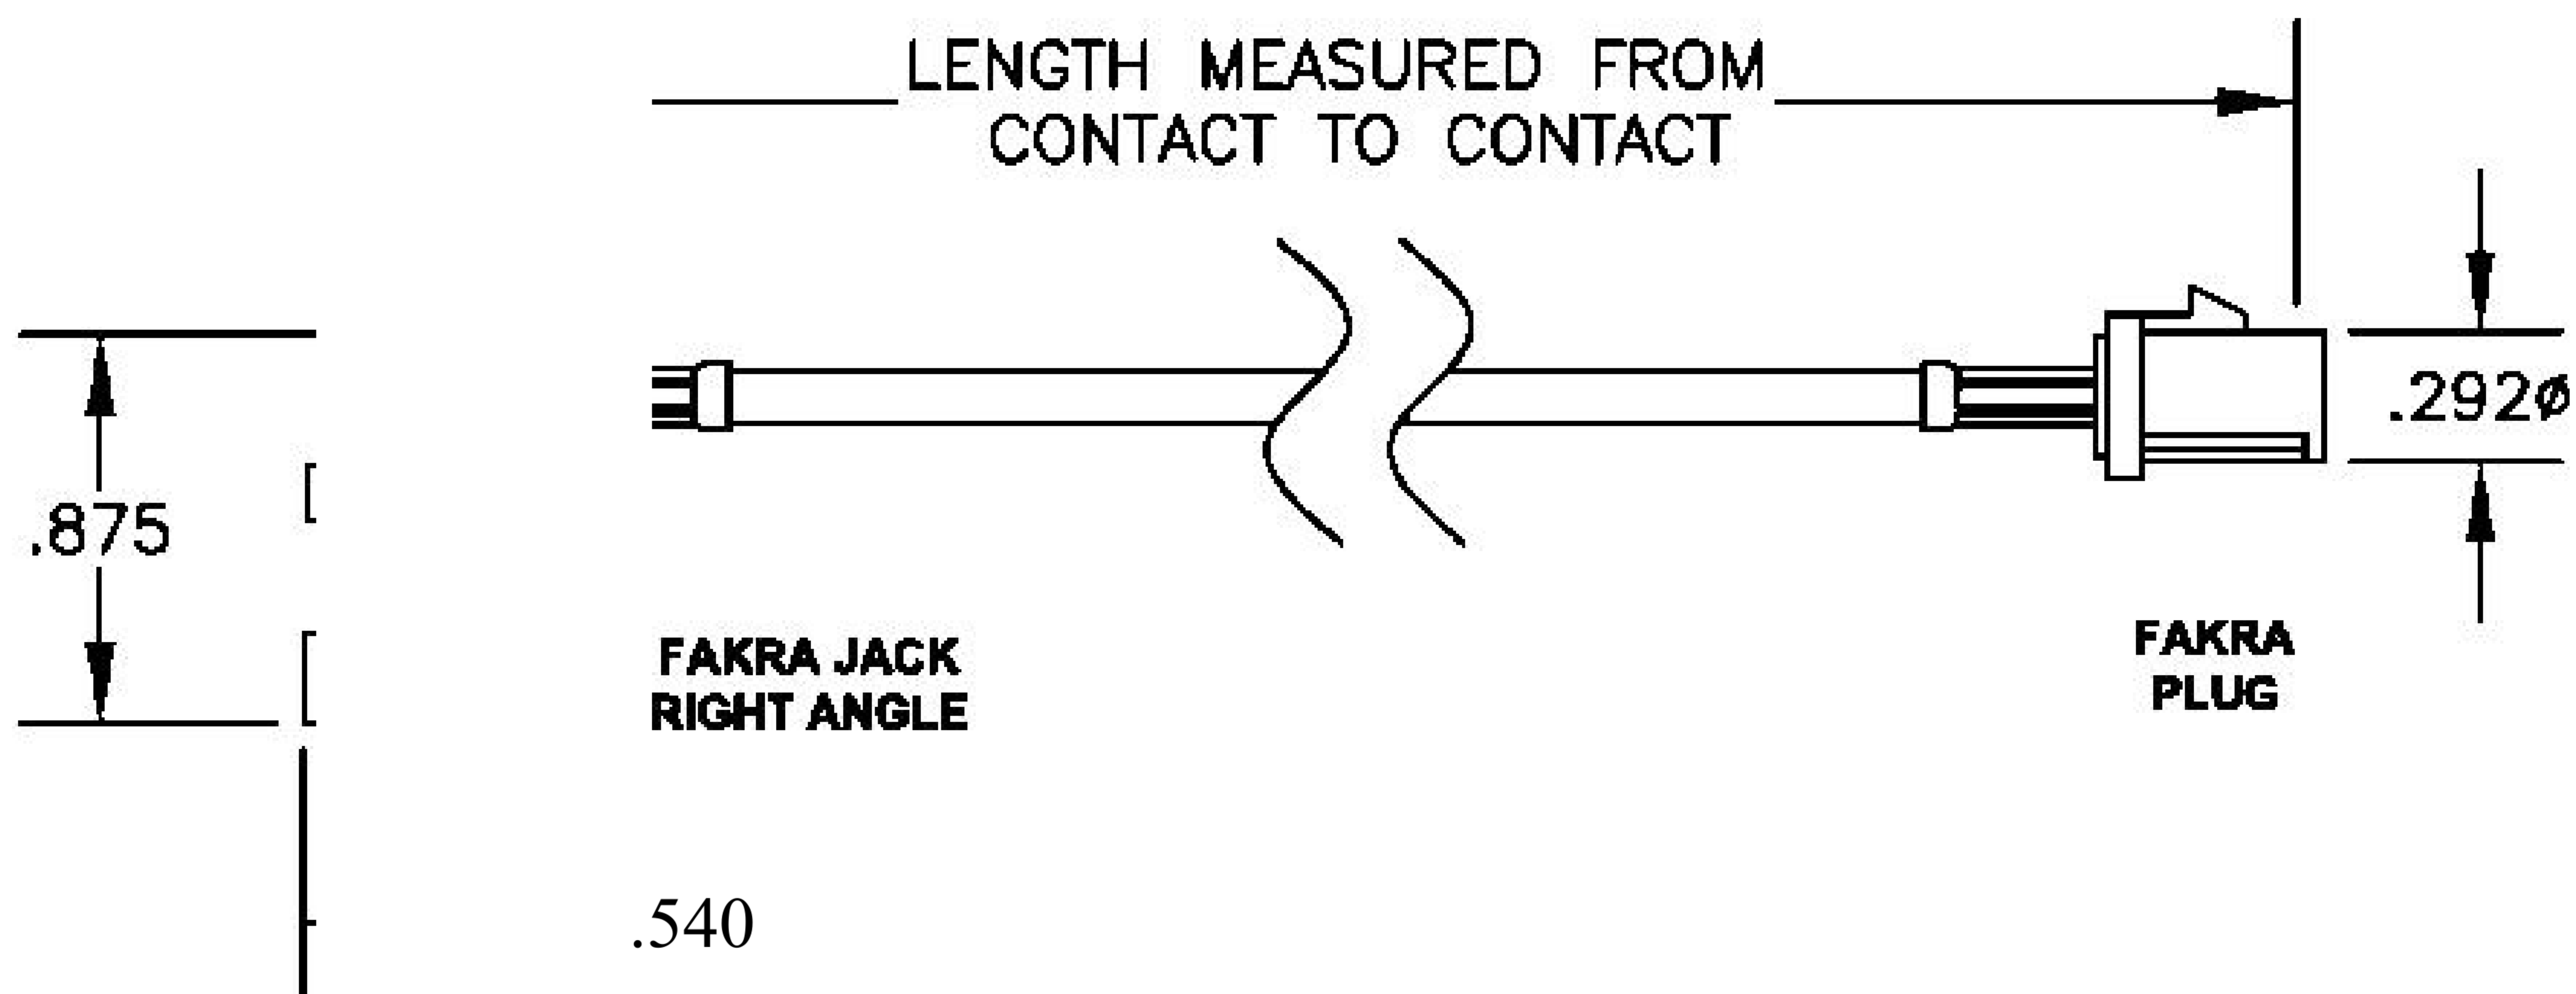

COMPONENTS	IMPEDANCE
FAKRA JACK RIGHT ANGLE	50 OHM
FAKRA PLUG	50 OHM
ET-ET38392	50 OHM

Standard Lengths	
-12	12 ^H
-24	24"
-36	36"
■48	48 ^M
-60	60"
-XXX	Custom Length in Inches

Part Configurator				
1. Replace Y with code.				
2. Replace XX with length in inches.				
CODING	JACK	PLUG	COLOR	APPLICATION
A		0	BLACK	RADIO WITH PHANTOM SUPPLY
B	H		WHITE	RADIO WITHOUT PHANTOM SUPPLY
C	a	a	BLUE	GPS: TELEMATICS OR NAVIGATION
D	a	6	BORDEAUX	GSM: CELLULAR PHONE
H	H	a	VIOLET	GPS: TELEMATICS AND NAVIGATION
I	H	d	BEIGE	BLUETOOTH
K	B	a	CURRY	RADIO WITH IF OUTPUT (ANTENNA DIVERSITY)
Z	H	d	WATER BLUE	NEUTRAL CODING

DWG TITLE	ET22096	DES_	curry-fakra-plug-to-fakra-jack-right-angle-cable-12-inch-length-using-rg174-coax-0022094
SIZE A FSCM NO. 53919 CAD FILE 073102 SCALE N/A			127

NOTES:

- UNLESS OTHERWISE SPECIFIED ALL DIMENSIONS ARE NOMINAL.
- ALL SPECIFICATIONS ARE SUBJECT TO CHANGE WITHOUT NOTICE AT ANY TIME.