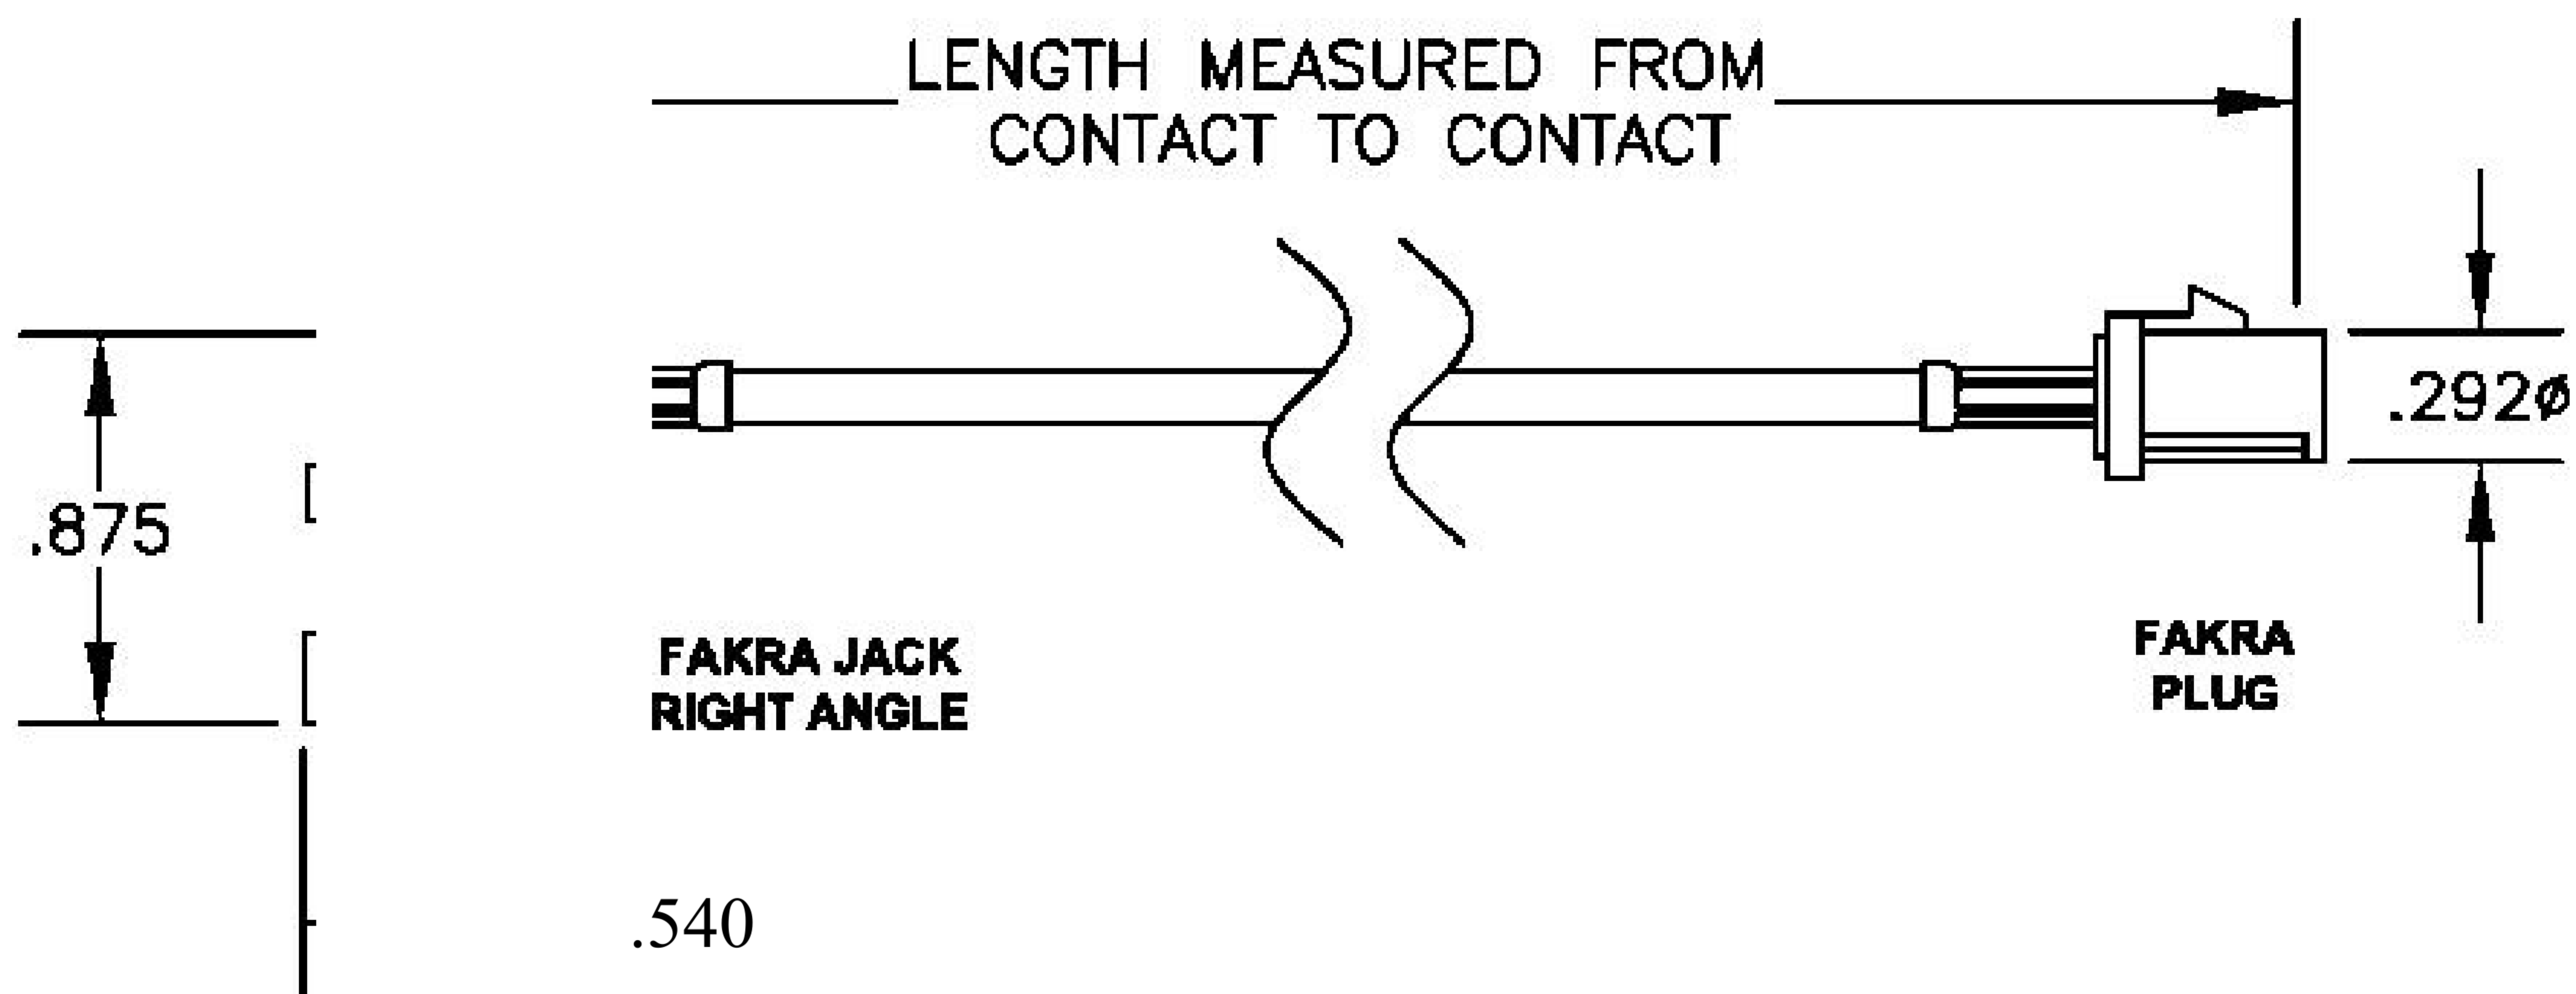

COMPONENTS	IMPEDANCE
FAKRA JACK RIGHT ANGLE	50 OHM
FAKRA PLUG	50 OHM
ET-ET38392	50 OHM

Standard Lengths	
-12	12 ^H
-24	24"
-36	36"
■48	48 ^M
-60	60"
-XXX	Custom Length in Inches

Part Configurator				
1. Replace Y with code.				
2. Replace XX with length in inches.				
CODING	JACK	PLUG	COLOR	APPLICATION
A		0	BLACK	RADIO WITH PHANTOM SUPPLY
B	H		WHITE	RADIO WITHOUT PHANTOM SUPPLY
C	a	a	BLUE	GPS: TELEMATICS OR NAVIGATION
D	a	6	BORDEAUX	GSM: CELLULAR PHONE
H	H	a	VIOLET	GPS: TELEMATICS AND NAVIGATION
I	H	d	BEIGE	BLUETOOTH
K	B	a	CURRY	RADIO WITH IF OUTPUT (ANTENNA DIVERSITY)
Z	H	d	WATER BLUE	NEUTRAL CODING

DWG TITLE	ET22098	DES_	curry-fakra-plug-to-fakra-jack-right-angle-cable-12-inch-length-using-rg174-coax-0022094
SIZE A FSCM NO. 53919 CAD FILE 073102 SCALE N/A			127

NOTES:

- UNLESS OTHERWISE SPECIFIED ALL DIMENSIONS ARE NOMINAL.
- ALL SPECIFICATIONS ARE SUBJECT TO CHANGE WITHOUT NOTICE AT ANY TIME.