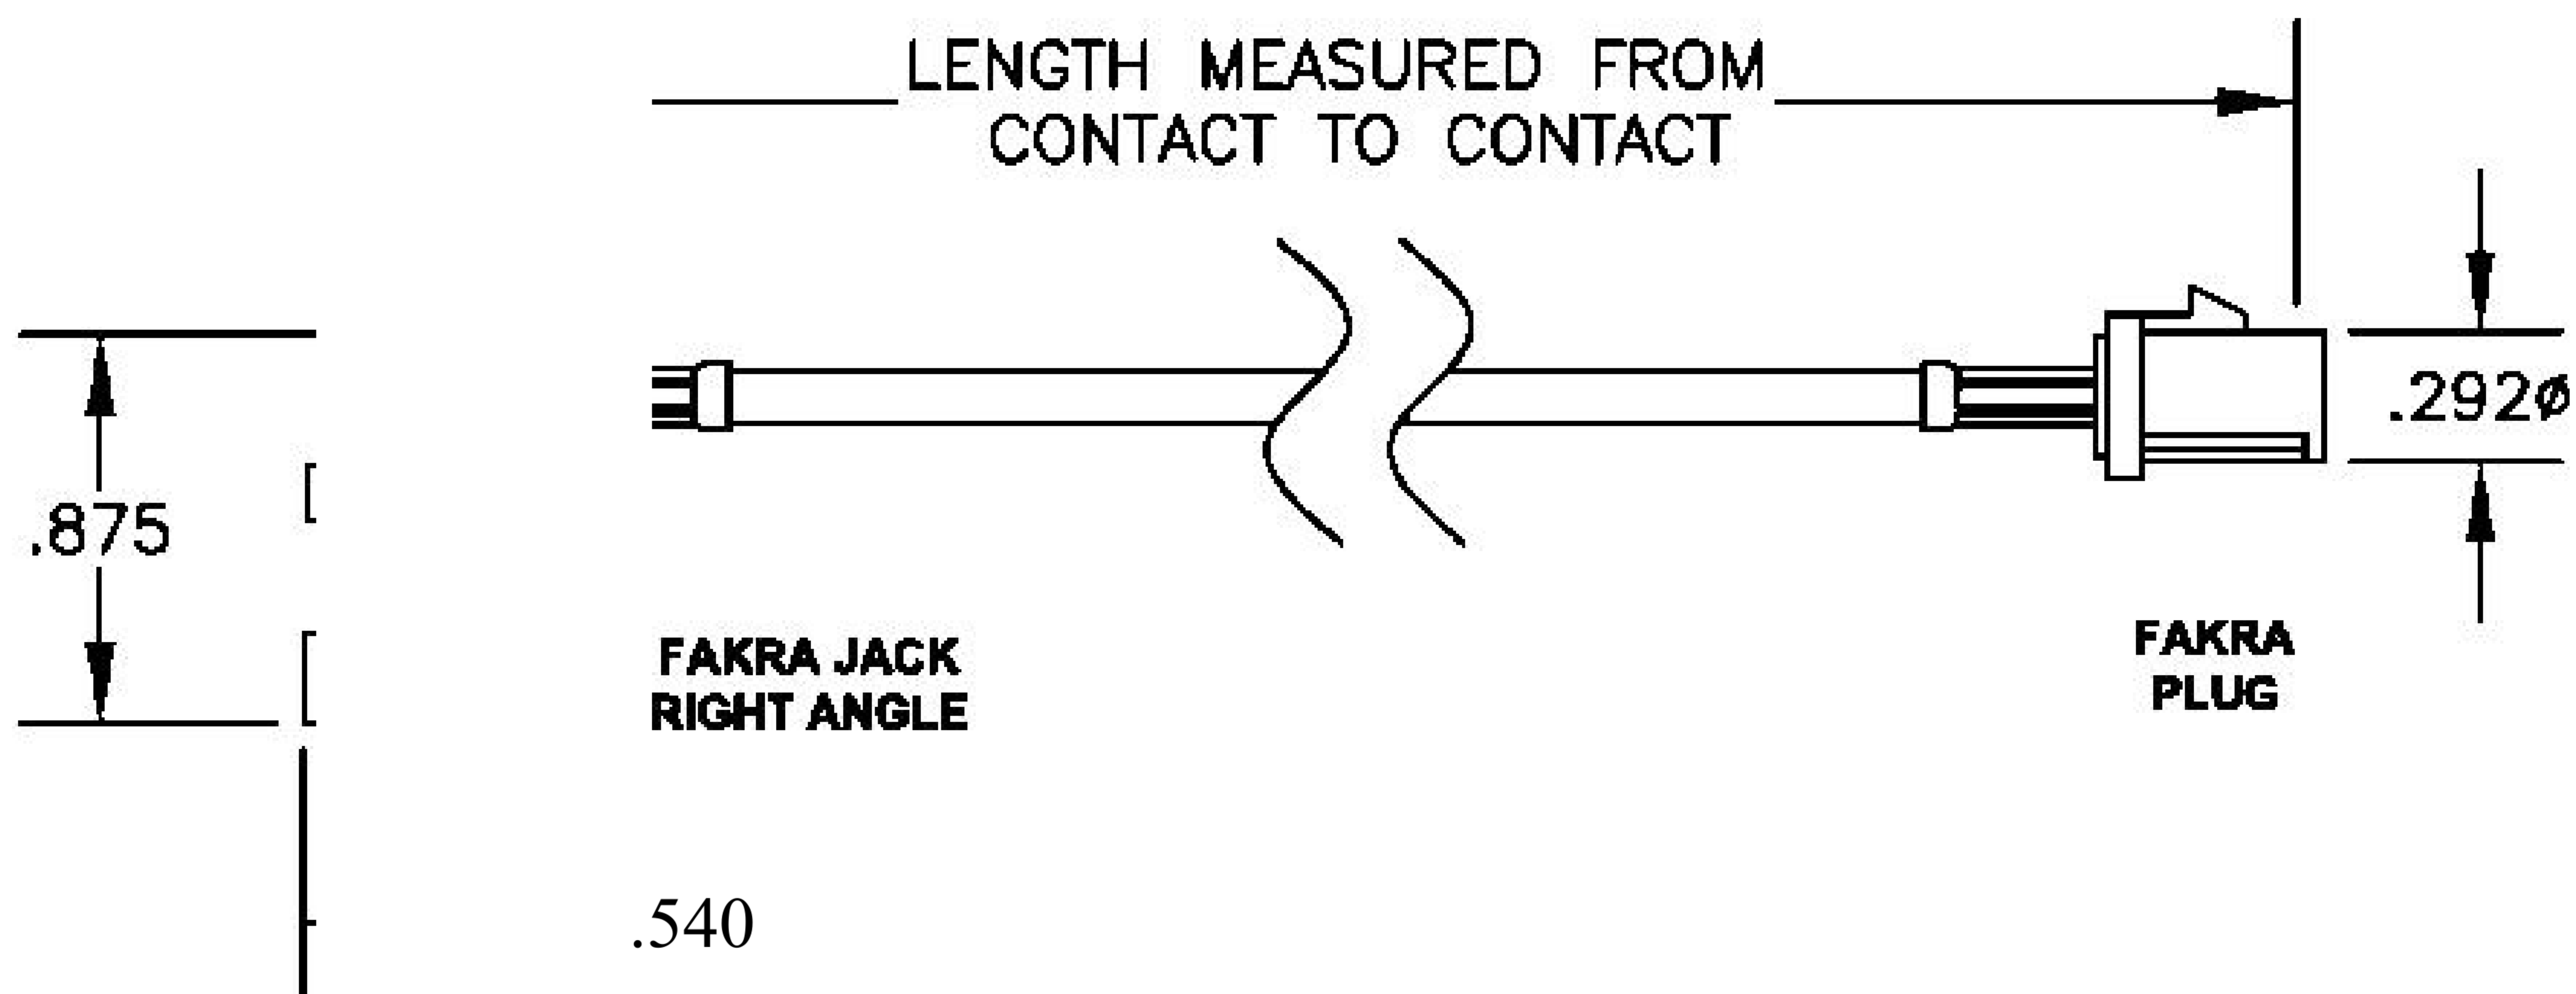

COMPONENTS	IMPEDANCE
FAKRA JACK RIGHT ANGLE	50 OHM
FAKRA PLUG	50 OHM
ET-ET38392	50 OHM

Standard Lengths	
-12	12 ^H
-24	24"
-36	36"
■48	48 ^M
-60	60"
-XXX	Custom Length in Inches

Part Configurator				
1. Replace Y with code.				
2. Replace XX with length in inches.				
CODING	JACK	PLUG	COLOR	APPLICATION
A		0	BLACK	RADIO WITH PHANTOM SUPPLY
B	H		WHITE	RADIO WITHOUT PHANTOM SUPPLY
C	a	a	BLUE	GPS: TELEMATICS OR NAVIGATION
D	a	6	BORDEAUX	GSM: CELLULAR PHONE
H	H	a	VIOLET	GPS: TELEMATICS AND NAVIGATION
I	H	d	BEIGE	BLUETOOTH
K	B	a	CURRY	RADIO WITH IF OUTPUT (ANTENNA DIVERSITY)
Z	H	d	WATER BLUE	NEUTRAL CODING

DWG TITLE	ET22099	DES_	water-blue-fakra-plug-to-fakra-jack-right-angle-cable-12-inch-length-u-sing-rg174-coax-0022099
-----------	---------	------	--

SIZE A | FSCM NO. 53919 | CAD FILE 073102 | SCALE N/A | 127