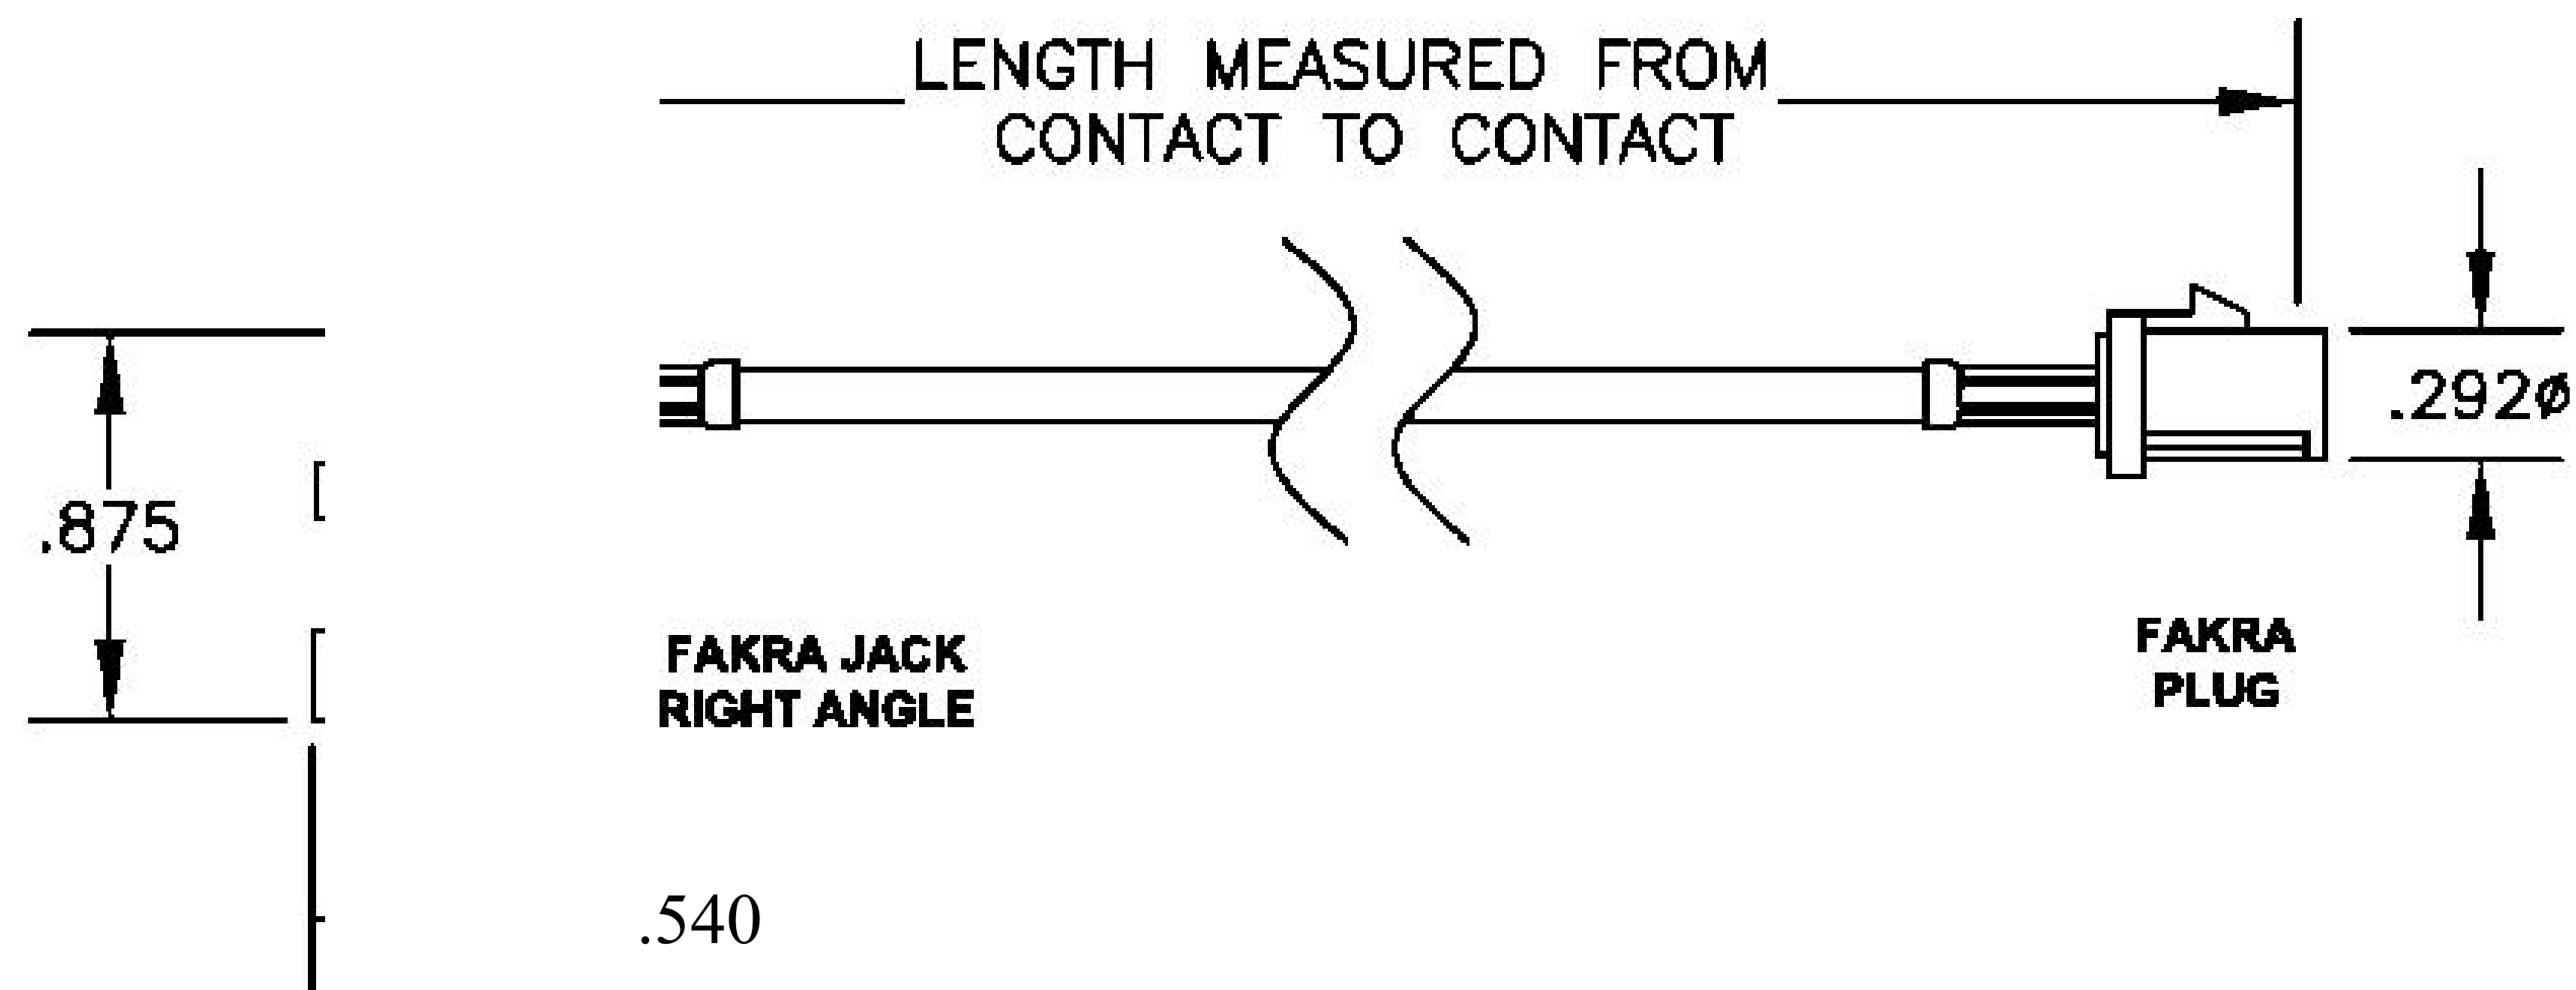

COMPONENTS	IMPEDANCE
FAKRA JACK RIGHT ANGLE	50 OHM
FAKRA PLUG	50 OHM
ET-ET38392	50 OHM

Standard Lengths	
-12	12 ^H
-24	24"
-36	36"
■48	48 ^M
-60	60"
-XXX	Custom Length in Inches

Part Configurator				
1. Replace Y with code.				
2. Replace XX with length in inches.				
CODING	JACK	PLUG	COLOR	APPLICATION
A		0	BLACK	RADIO WITH PHANTOM SUPPLY
B	H		WHITE	RADIO WITHOUT PHANTOM SUPPLY
C	a	a	BLUE	GPS: TELEMATICS OR NAVIGATION
D	a	6	BORDEAUX	GSM: CELLULAR PHONE
H	H	a	VIOLET	GPS: TELEMATICS AND NAVIGATION
I	H	d	BEIGE	BLUETOOTH
K	B	a	CURRY	RADIO WITH IF OUTPUT (ANTENNA DIVERSITY)
Z	H	d	WATER BLUE	NEUTRAL CODING

DWG TITLE	ET22101	DES_	water-blue-fakra-plug-to-fakra-jack-right-angle-cable-12-inch-length-u-sing-rg174-coax-0022099
-----------	---------	------	--

SIZE A | FSCM NO. 53919 | CAD FILE 073102 | SCALE N/A | 127