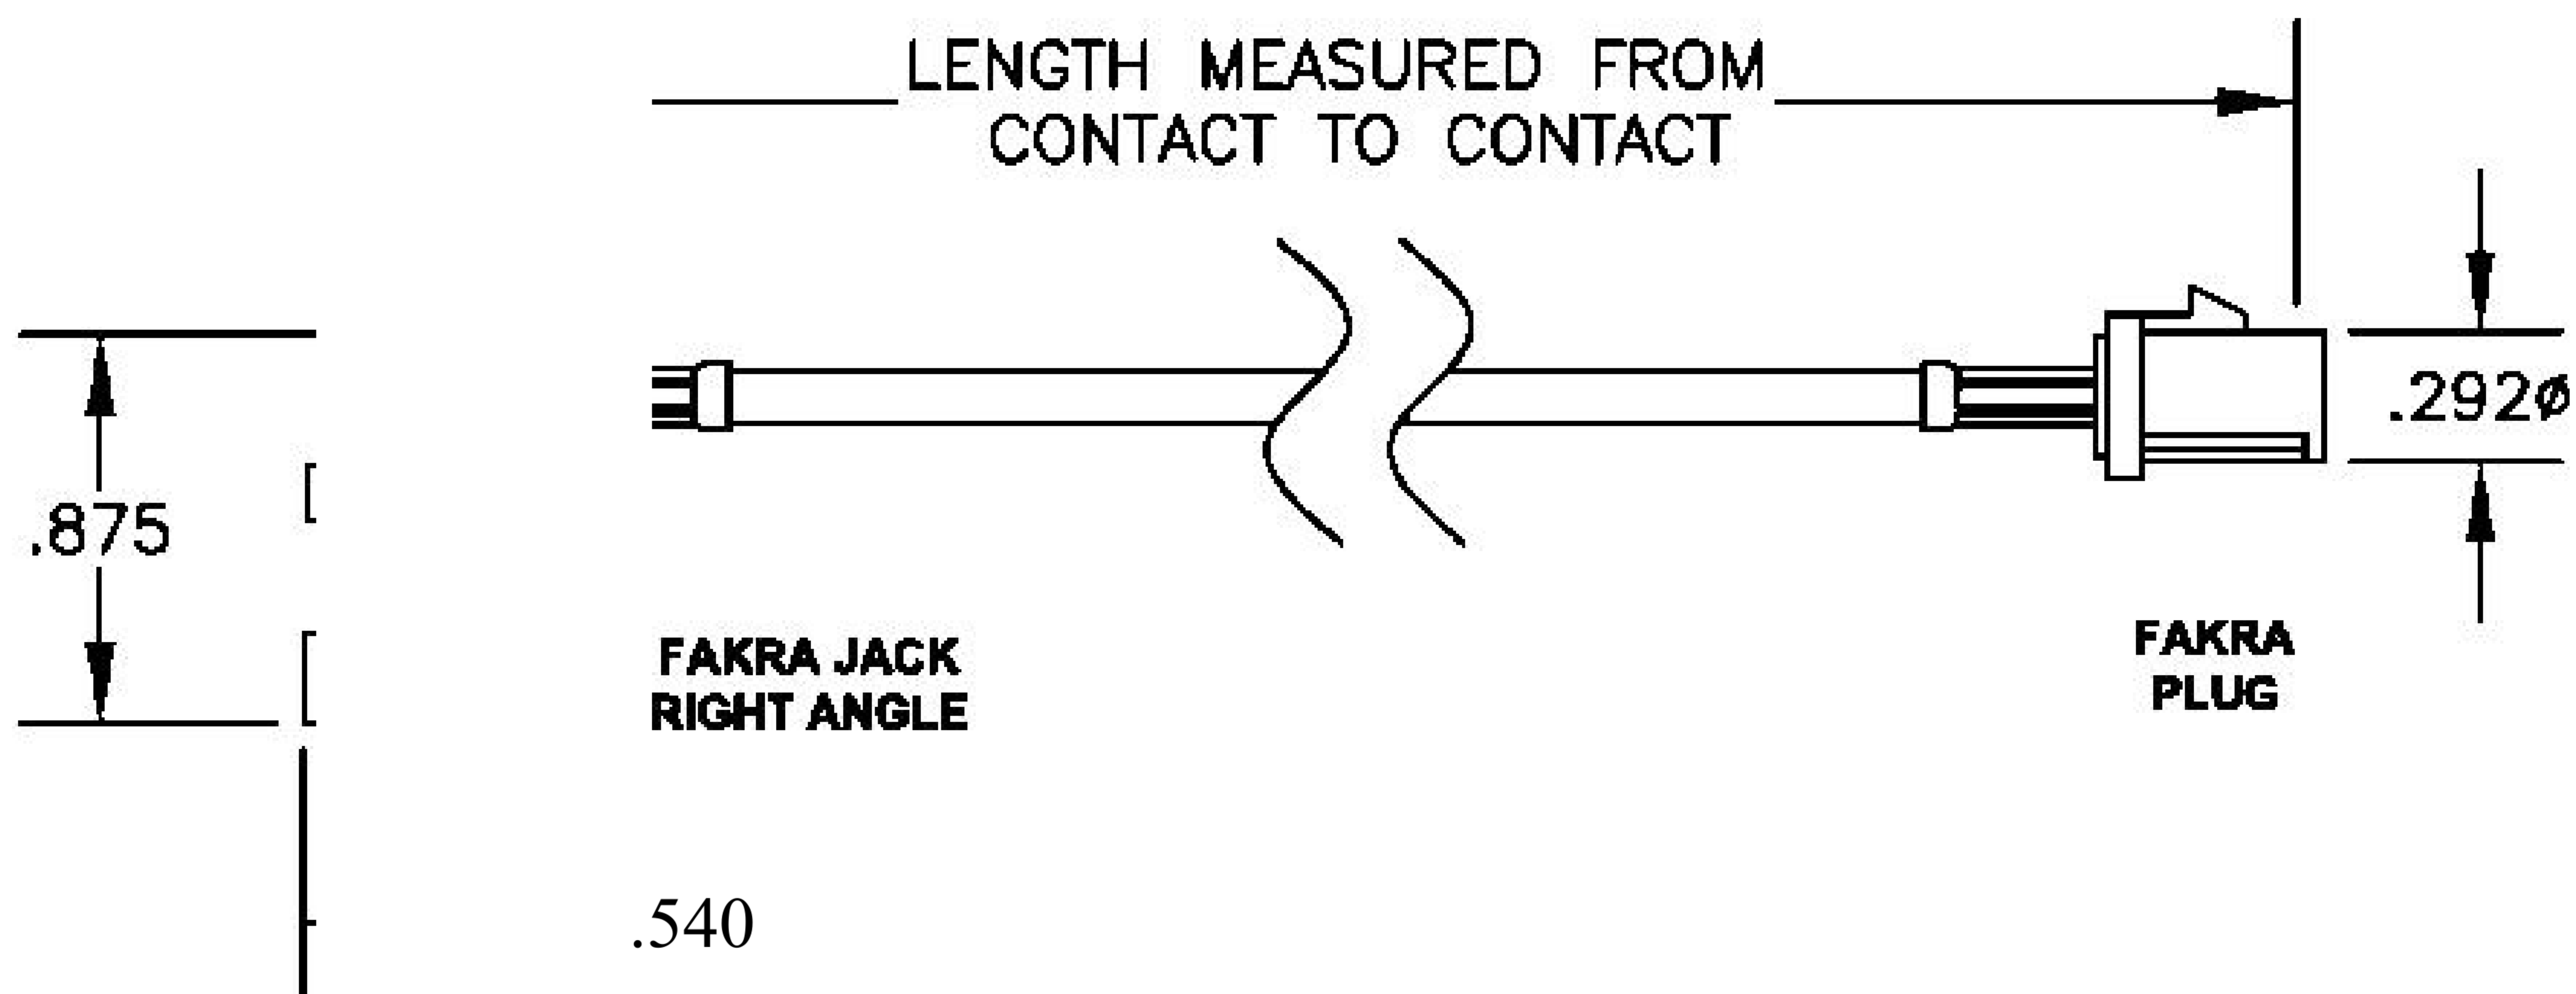

COMPONENTS	IMPEDANCE
FAKRA JACK RIGHT ANGLE	50 OHM
FAKRA PLUG	50 OHM
ET-ET38392	50 OHM

Standard Lengths	
-12	12 ^H
-24	24"
-36	36"
■48	48 ^M
-60	60"
-XXX	Custom Length in Inches

Part Configurator				
1. Replace Y with code.				
2. Replace XX with length in inches.				
CODING	JACK	PLUG	COLOR	APPLICATION
A		0	BLACK	RADIO WITH PHANTOM SUPPLY
B	H		WHITE	RADIO WITHOUT PHANTOM SUPPLY
C	a	a	BLUE	GPS: TELEMATICS OR NAVIGATION
D	a	6	BORDEAUX	GSM: CELLULAR PHONE
H	H	a	VIOLET	GPS: TELEMATICS AND NAVIGATION
I	H	d	BEIGE	BLUETOOTH
K	B	a	CURRY	RADIO WITH IF OUTPUT (ANTENNA DIVERSITY)
Z	H	d	WATER BLUE	NEUTRAL CODING

DWG TITLE	ET22102	DES_	water-blue-fakra-plug-to-fakra-jack-right-angle-cable-12-inch-length-u-sing-rg174-coax-0022099
-----------	---------	------	--

SIZE A | FSCM NO. 53919 | CAD FILE 073102 | SCALE N/A | 127