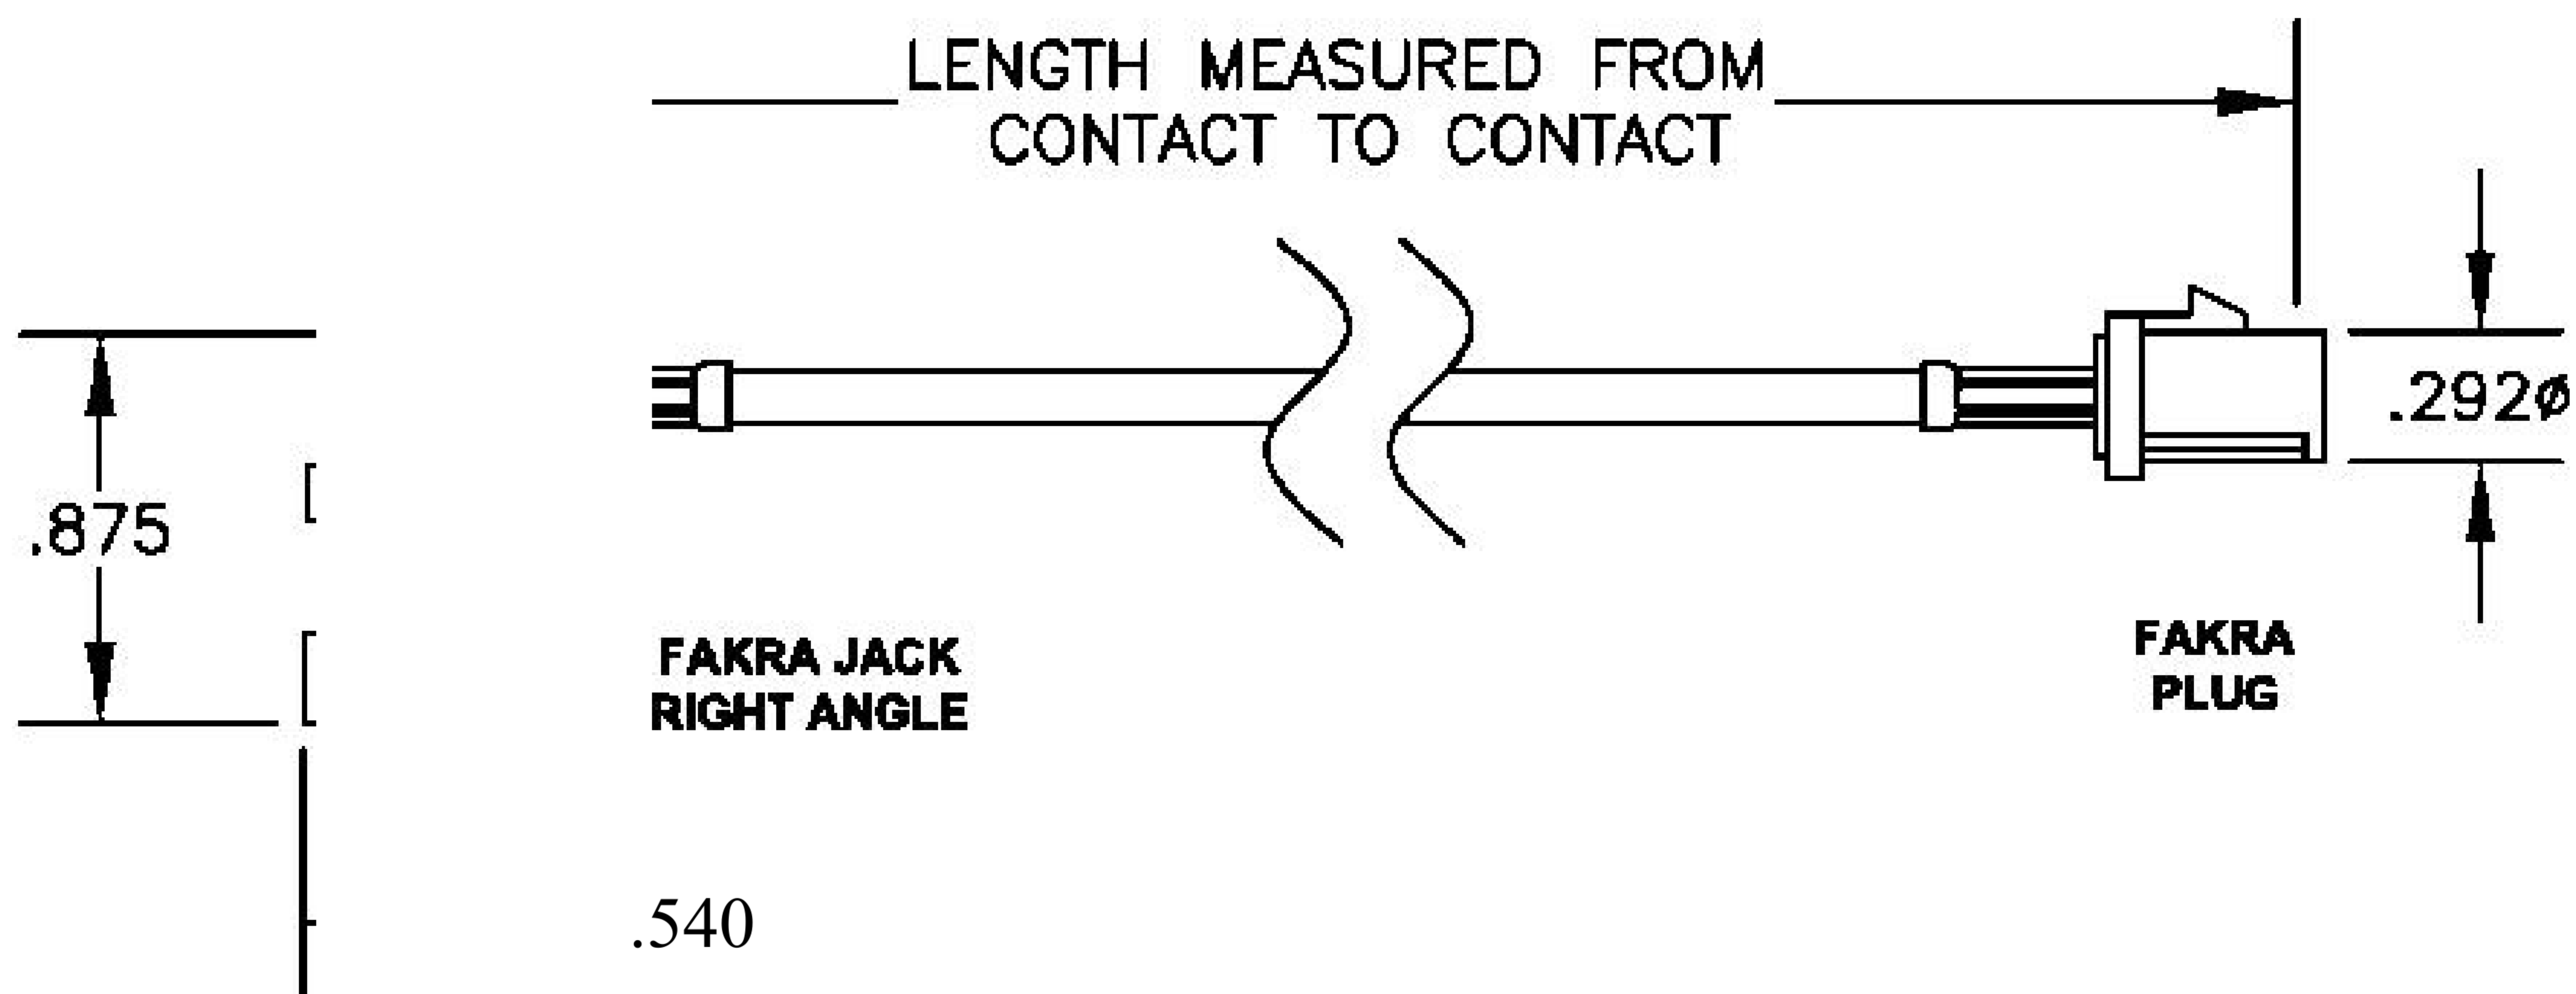

COMPONENTS	IMPEDANCE
FAKRA JACK RIGHT ANGLE	50 OHM
FAKRA PLUG	50 OHM
ET-ET38392	50 OHM

Standard Lengths	
-12	12 ^H
-24	24"
-36	36"
■48	48 ^M
-60	60"
-XXX	Custom Length in Inches

Part Configurator				
1. Replace Y with code.				
2. Replace XX with length in inches.				
CODING	JACK	PLUG	COLOR	APPLICATION
A		0	BLACK	RADIO WITH PHANTOM SUPPLY
B	H		WHITE	RADIO WITHOUT PHANTOM SUPPLY
C	a	a	BLUE	GPS: TELEMATICS OR NAVIGATION
D	a	6	BORDEAUX	GSM: CELLULAR PHONE
H	H	a	VIOLET	GPS: TELEMATICS AND NAVIGATION
I	H	d	BEIGE	BLUETOOTH
K	B	a	CURRY	RADIO WITH IF OUTPUT (ANTENNA DIVERSITY)
Z	H	d	WATER BLUE	NEUTRAL CODING

DWG TITLE	ET22103	DES_	water-blue-fakra-plug-to-fakra-jack-right-angle-cable-12-inch-length-u-sing-rg174-coax-0022099
-----------	---------	------	--

SIZE A | FSCM NO. 53919 | CAD FILE 073102 | SCALE N/A | 127