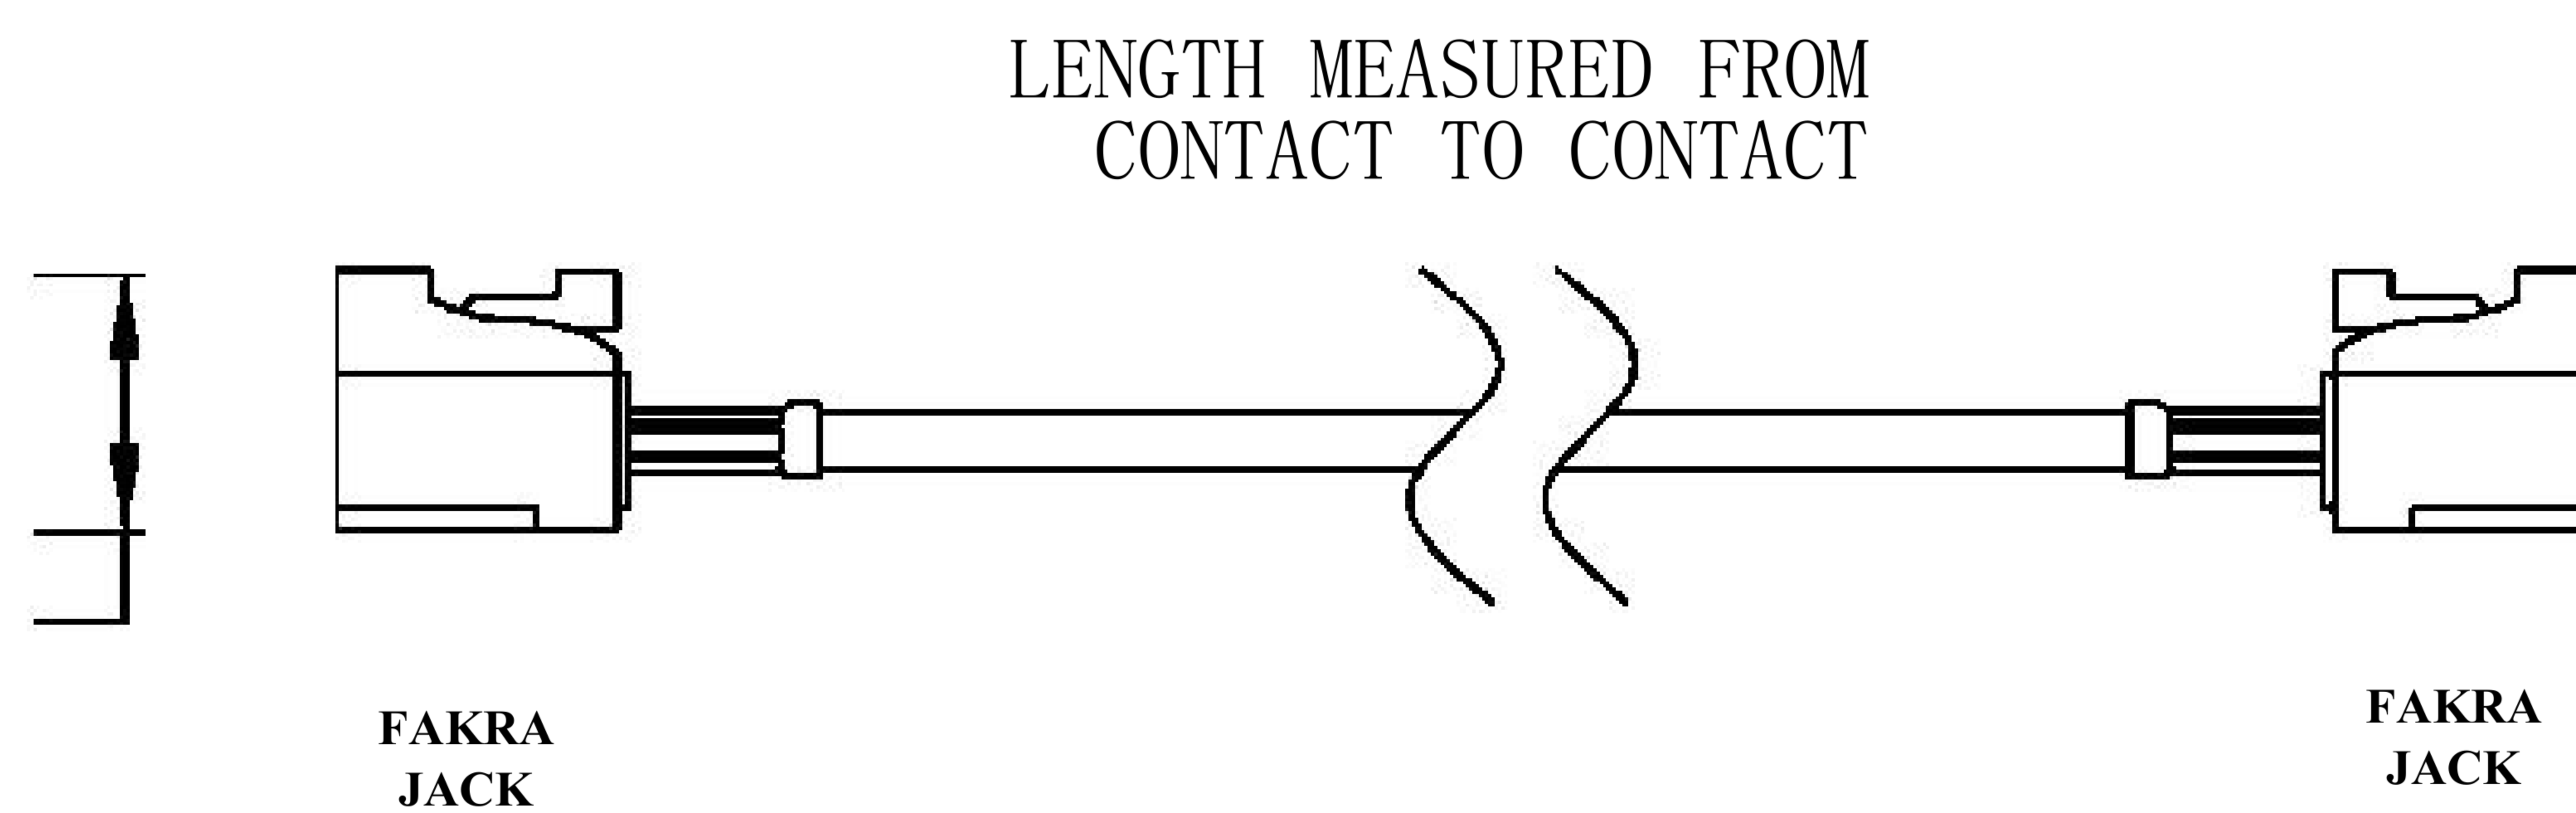

COMPONENTS	IMPEDANCE
FAKRA JACK	50 OHM
FAKRA JACK	50 OHM
ET38414	50 OHM

Standard Lengths	
-12	12 ^H
-24	24"
-36	36"
■48	48 ^M
-60	60"
-XXX	Custom Length in Inches

Part Configurator				
1. Replace Y with code.		in inches.		
2. Replace XX with length				
CODING	JACK	JACK	COLOR	APPLICATION
A		8	BLACK	RADIO WITH PHANTOM SUPPLY
B	H	R	WHITE	RADIO WITHOUT PHANTOM SUPPLY
C	a	a	BLUE	GPS: TELEMATICS OR NAVIGATION
D	a	a	BORDEAUX	GSM: CELLULAR PHONE
H	H	H	VIOLET	GPS: TELEMATICS AND NAVIGATION
I	H	H	BEIGE	BLUETOOTH
K	R	R	CURRY	RADIO WITH IF OUTPUT (ANTENNA DIVERSITY)
Z	H	H	WATER BLUE	NEUTRAL CODING

DWG TITLE	ET22105	DES_	black-fakra-jack-to-fakra-jack-cable-12-inch-length-using-rg316-coax-0022104
-----------	---------	------	------------------------------------------------------------------------------