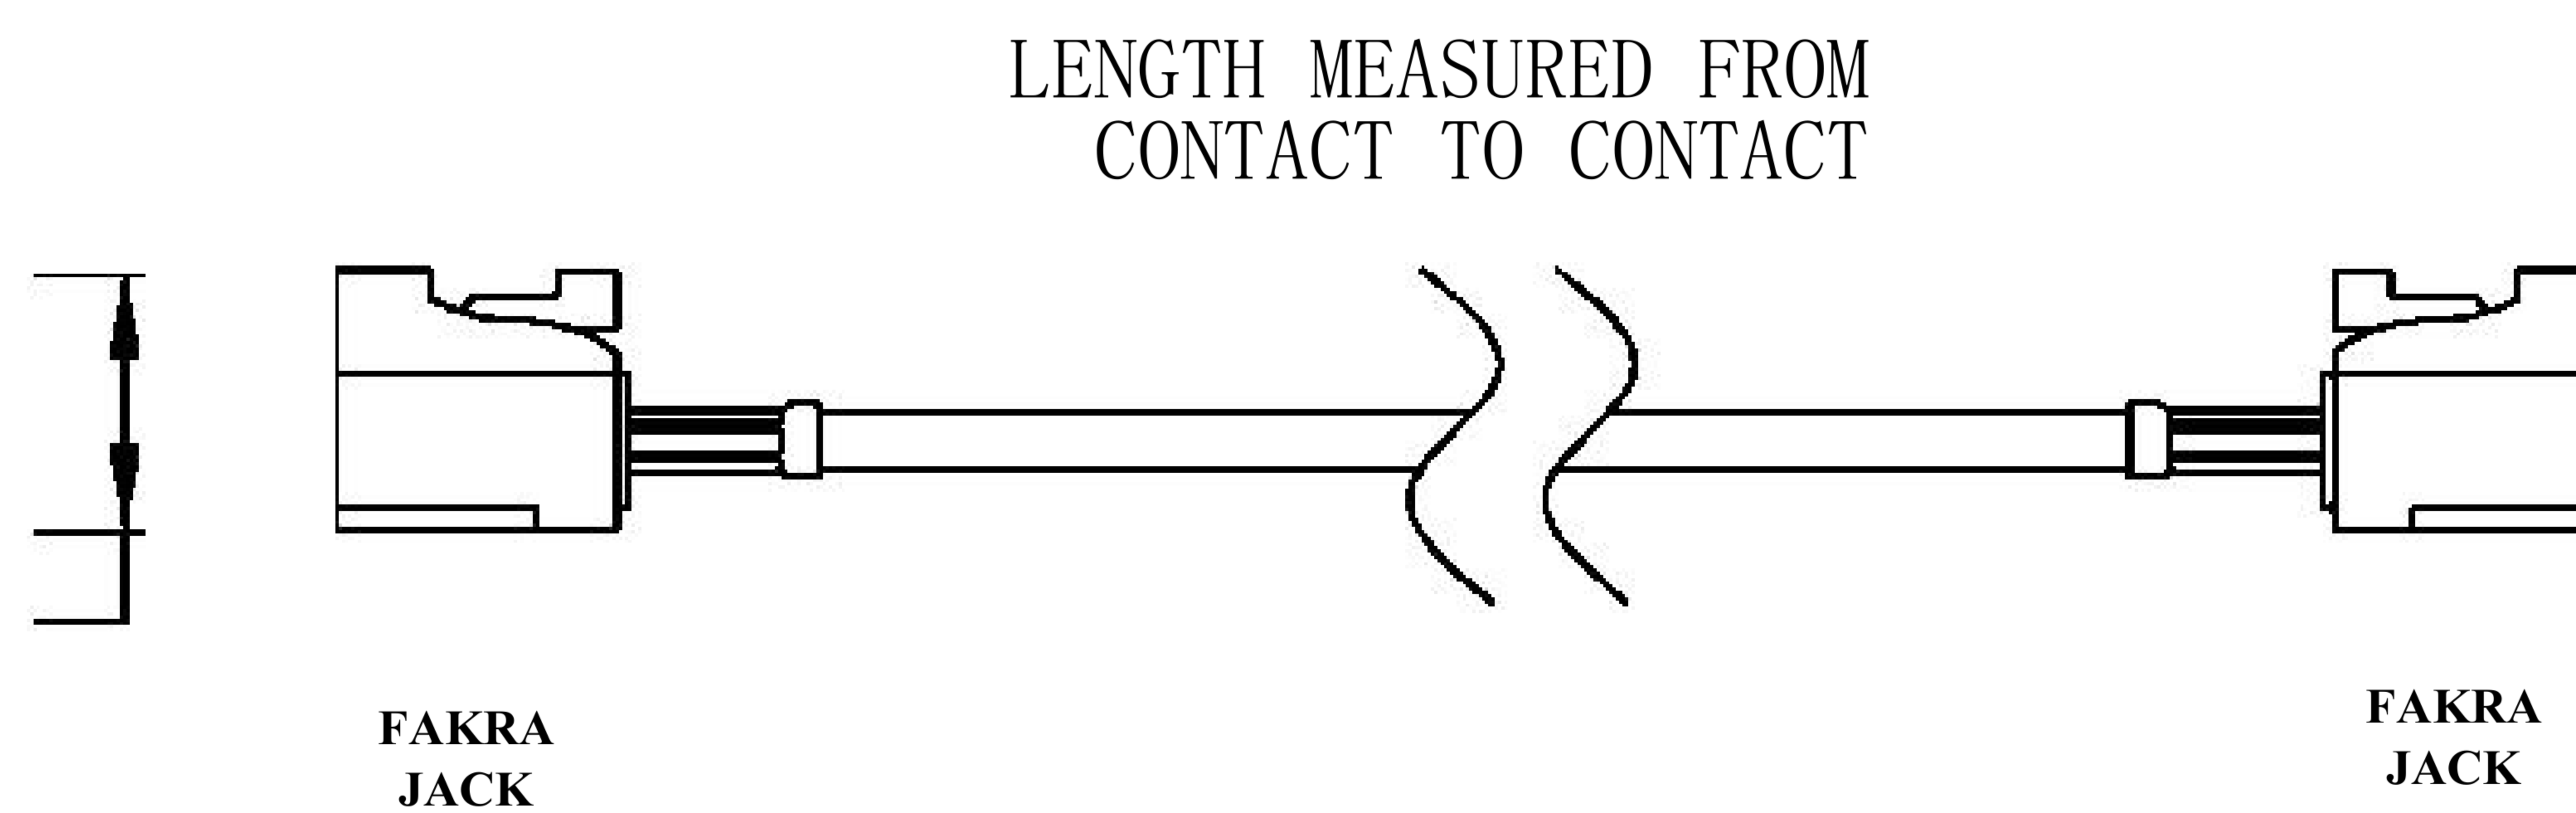

COMPONENTS	IMPEDANCE
FAKRA JACK	50 OHM
FAKRA JACK	50 OHM
ET38414	50 OHM

Standard Lengths	
-12	12 <sup>H</sup>
-24	24"
-36	36"
■48	48 <sup>M</sup>
-60	60"
-XXX	Custom Length in Inches

Part Configurator				
1. Replace Y with code.		in inches.		
2. Replace XX with length				
CODING	JACK	JACK	COLOR	APPLICATION
A		8	BLACK	RADIO WITH PHANTOM SUPPLY
B	H	R	WHITE	RADIO WITHOUT PHANTOM SUPPLY
C	a	a	BLUE	GPS: TELEMATICS OR NAVIGATION
D	a	a	BORDEAUX	GSM: CELLULAR PHONE
H	H	H	VIOLET	GPS: TELEMATICS AND NAVIGATION
I	H	H	BEIGE	BLUETOOTH
K	R	R	CURRY	RADIO WITH IF OUTPUT (ANTENNA DIVERSITY)
Z	H	H	WATER BLUE	NEUTRAL CODING

**COAXIAL & FIBER OPTICS**

DWG TITLE	ET22106	DES_	black-fakra-jack-to-fakra-jack-cable-12-inch-length-using-rg316-coax-0022104
-----------	---------	------	--

SIZE A | **FSCM NO. 53919** | CAD FILE 073102 | SCALE N/A | 127