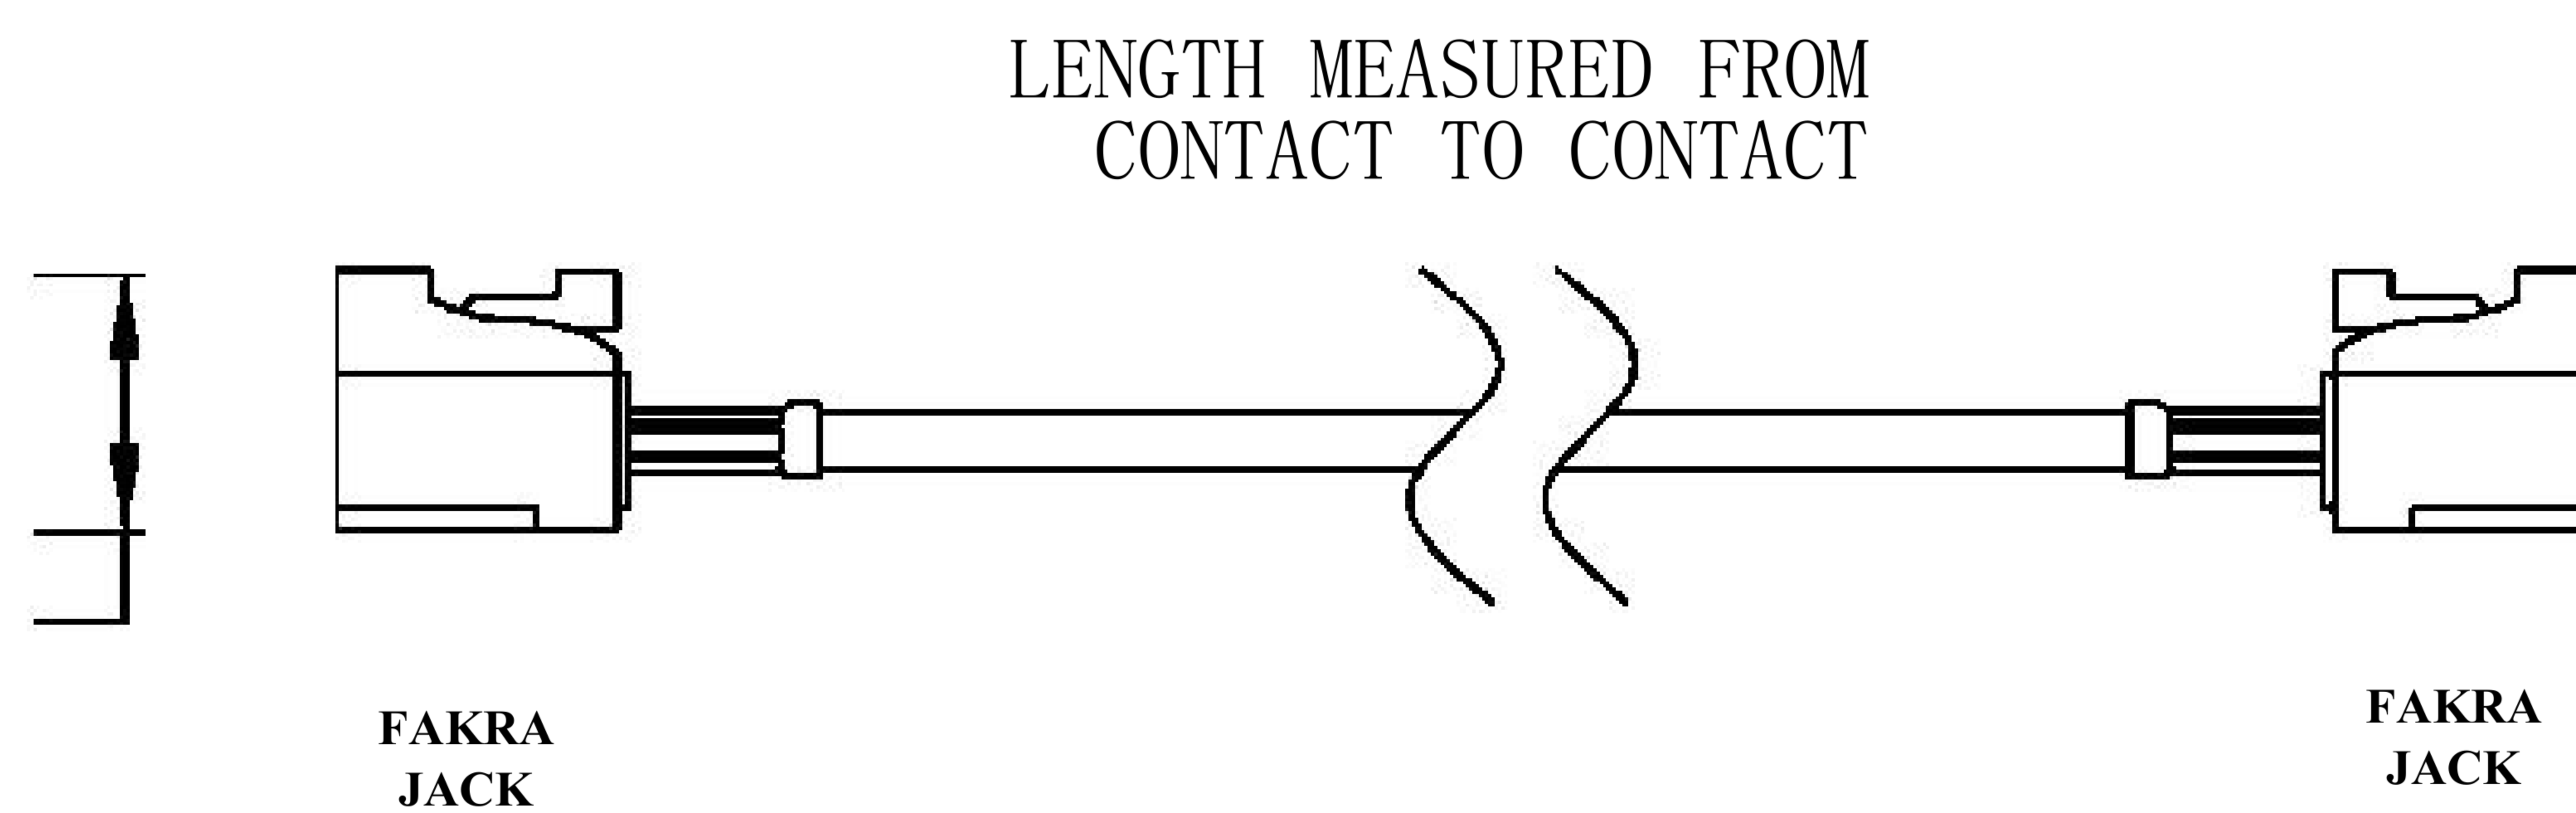

COMPONENTS	IMPEDANCE
FAKRA JACK	50 OHM
FAKRA JACK	50 OHM
ET38414	50 OHM

Standard Lengths	
-12	12 ^H
-24	24"
-36	36"
■48	48 ^M
-60	60"
-XXX	Custom Length in Inches

Part Configurator				
1. Replace Y with code.		in inches.		
2. Replace XX with length				
CODING	JACK	JACK	COLOR	APPLICATION
A		8	BLACK	RADIO WITH PHANTOM SUPPLY
B	H	R	WHITE	RADIO WITHOUT PHANTOM SUPPLY
C	a	a	BLUE	GPS: TELEMATICS OR NAVIGATION
D	a	a	BORDEAUX	GSM: CELLULAR PHONE
H	H	H	VIOLET	GPS: TELEMATICS AND NAVIGATION
I	H	H	BEIGE	BLUETOOTH
K	R	R	CURRY	RADIO WITH IF OUTPUT (ANTENNA DIVERSITY)
Z	H	H	WATER BLUE	NEUTRAL CODING

DWG TITLE	ET2211	DES_	white-fakra-jack-to-fakra-jack-cable-12-inch-length-using-rg316-coax-0022109
-----------	--------	------	--

SIZE A | **FSCM NO. 53919** | CAD FILE 073102 | SCALE N/A | 127

- NOTES:**
- UNLESS OTHERWISE SPECIFIED ALL DIMENSIONS ARE NOMINAL.
 - ALL SPECIFICATIONS ARE SUBJECT TO CHANGE WITHOUT NOTICE AT ANY TIME.