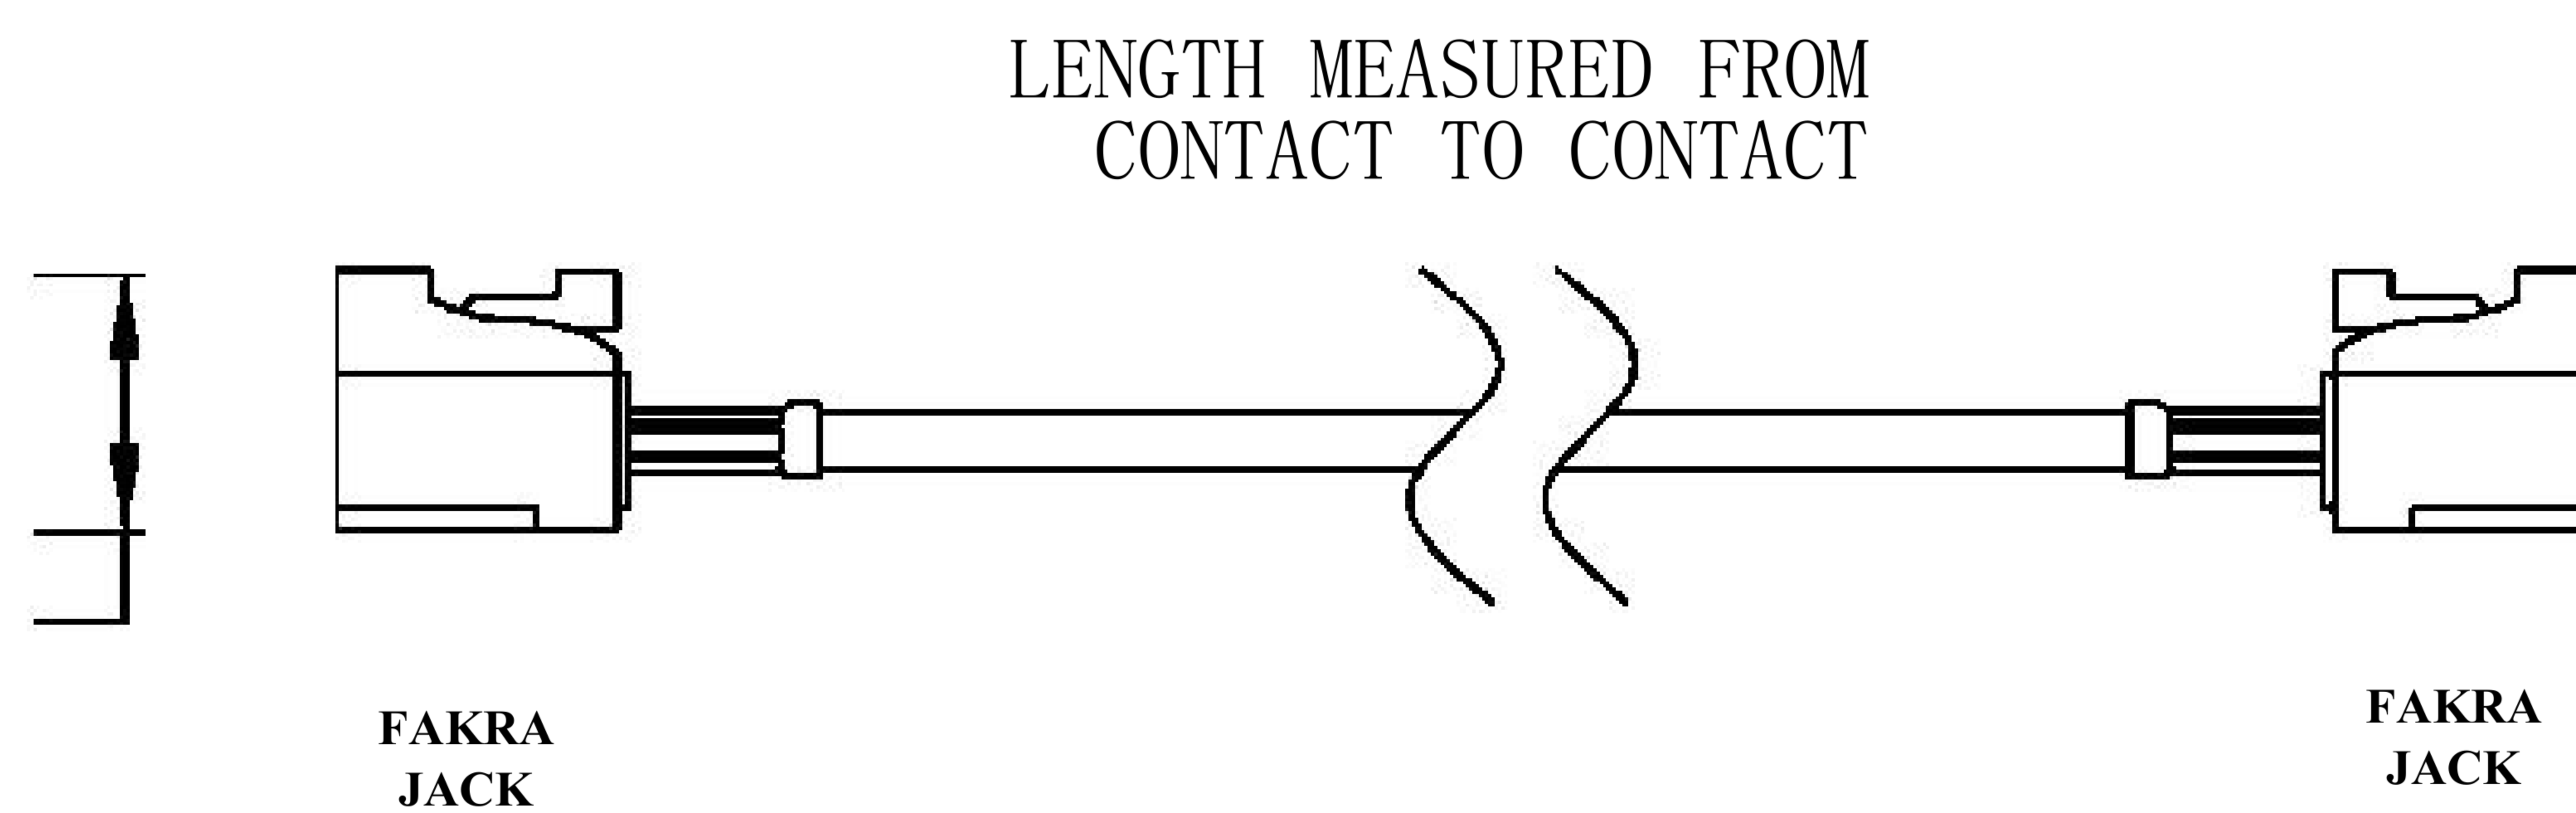

COMPONENTS	IMPEDANCE
FAKRA JACK	50 OHM
FAKRA JACK	50 OHM
ET38414	50 OHM

Standard Lengths	
-12	12 <sup>H</sup>
-24	24"
-36	36"
■48	48 <sup>M</sup>
-60	60"
-XXX	Custom Length in Inches

Part Configurator				
1. Replace Y with code.		in inches.		
2. Replace XX with length				
CODING	JACK	JACK	COLOR	APPLICATION
A		8	BLACK	RADIO WITH PHANTOM SUPPLY
B	H	R	WHITE	RADIO WITHOUT PHANTOM SUPPLY
C	a	a	BLUE	GPS: TELEMATICS OR NAVIGATION
D	a	a	BORDEAUX	GSM: CELLULAR PHONE
H	H	H	VIOLET	GPS: TELEMATICS AND NAVIGATION
I	H	H	BEIGE	BLUETOOTH
K	R	R	CURRY	RADIO WITH IF OUTPUT (ANTENNA DIVERSITY)
Z	H	H	WATER BLUE	NEUTRAL CODING

**COAXIAL & FIBER OPTICS**

DWG TITLE	ET22113	DES_	white-fakra-jack-to-fakra-jack-cable-12-inch-length-using-rg316-coax-0022109
-----------	---------	------	--

SIZE A | **FSCM NO. 53919** | CAD FILE 073102 | SCALE N/A | 127