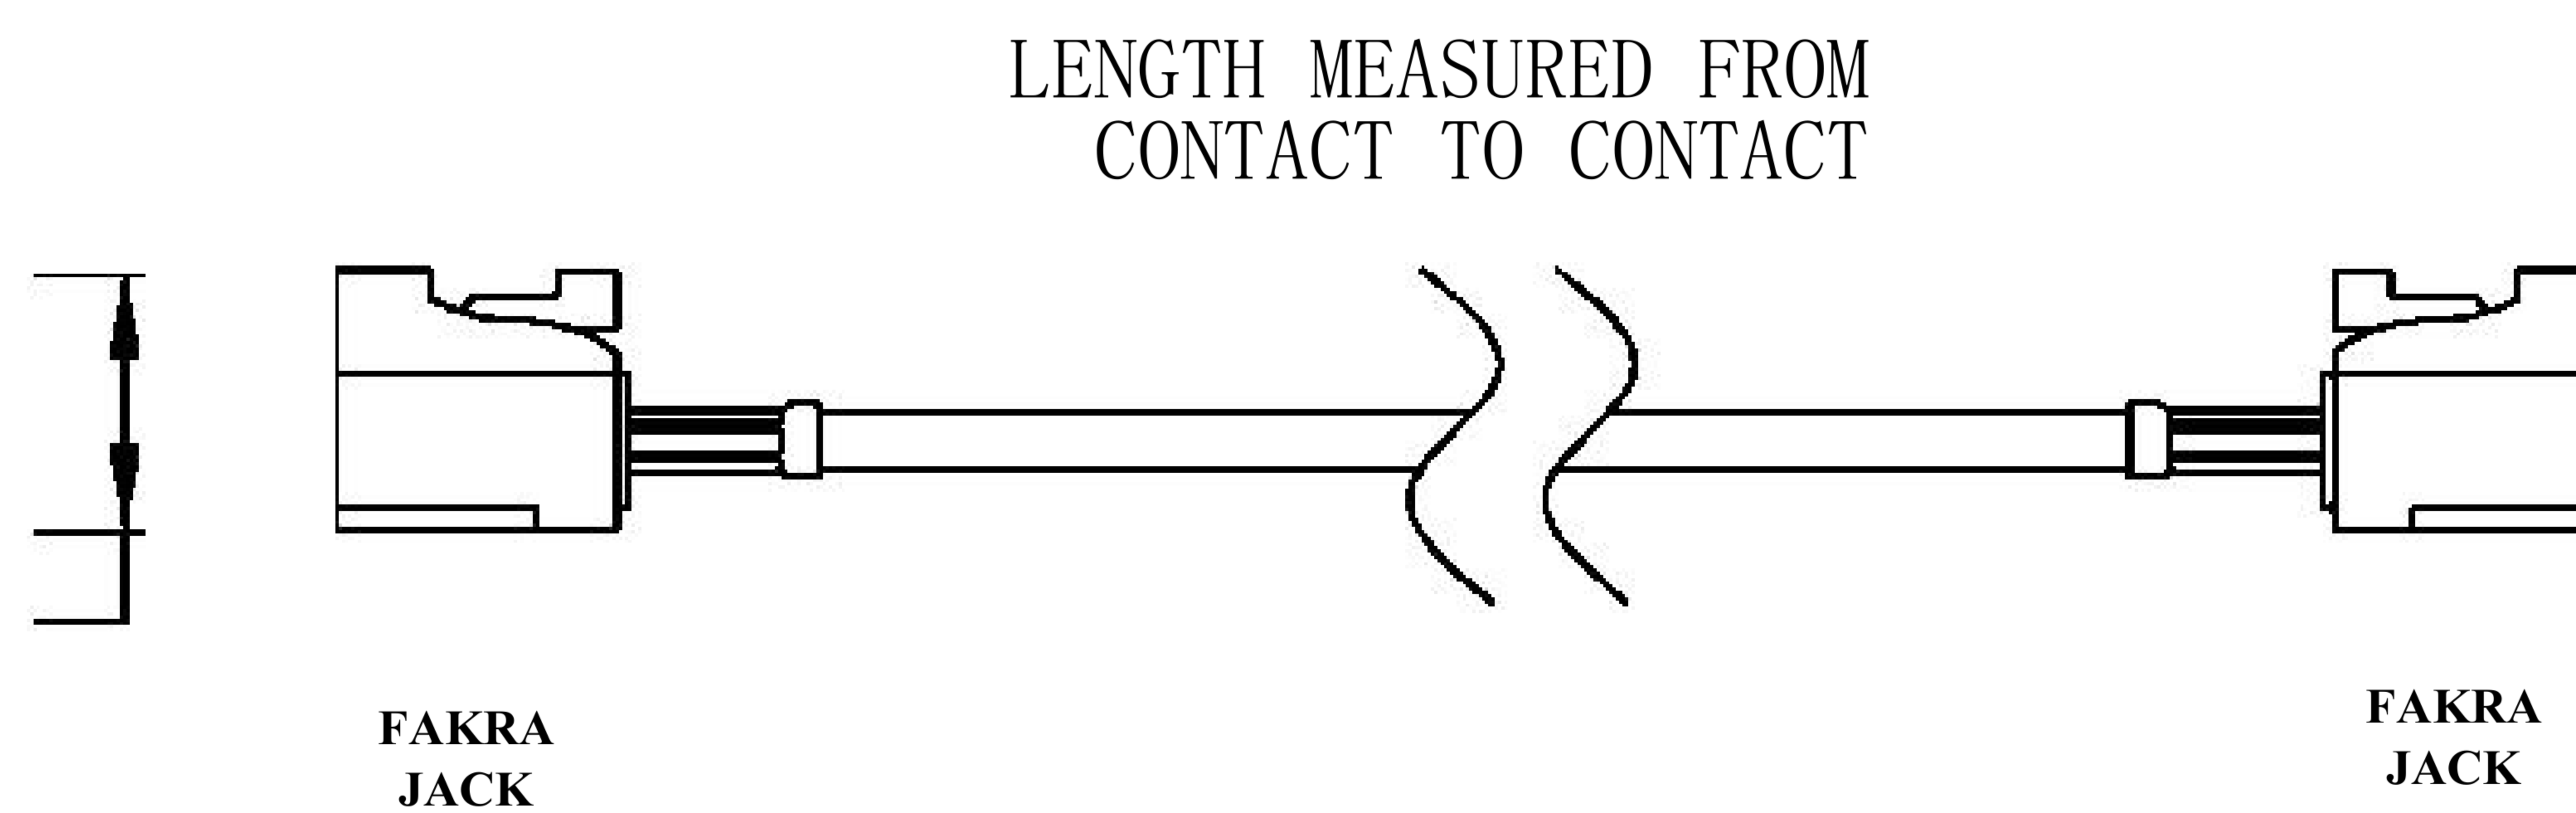

COMPONENTS	IMPEDANCE
FAKRA JACK	50 OHM
FAKRA JACK	50 OHM
ET38414	50 OHM

Standard Lengths	
-12	12 ^H
-24	24"
-36	36"
■48	48 ^M
-60	60"
-XXX	Custom Length in Inches

Part Configurator				
1. Replace Y with code.		in inches.		
2. Replace XX with length				
CODING	JACK	JACK	COLOR	APPLICATION
A		8	BLACK	RADIO WITH PHANTOM SUPPLY
B	H	R	WHITE	RADIO WITHOUT PHANTOM SUPPLY
C	a	a	BLUE	GPS: TELEMATICS OR NAVIGATION
D	a	a	BORDEAUX	GSM: CELLULAR PHONE
H	H	H	VIOLET	GPS: TELEMATICS AND NAVIGATION
I	H	H	BEIGE	BLUETOOTH
K	R	R	CURRY	RADIO WITH IF OUTPUT (ANTENNA DIVERSITY)
Z	H	H	WATER BLUE	NEUTRAL CODING

DWG TITLE	ET22114	DES_	blue-fakra-jack-to-fakra-jack-cable-12-inch-length-using-rg316-coax-0022114
-----------	---------	------	---

SIZE A | FSCM NO. 53919 | CAD FILE 073102 | SCALE N/A | 127

- NOTES:
- UNLESS OTHERWISE SPECIFIED ALL DIMENSIONS ARE NOMINAL.
 - ALL SPECIFICATIONS ARE SUBJECT TO CHANGE WITHOUT NOTICE AT ANY TIME.