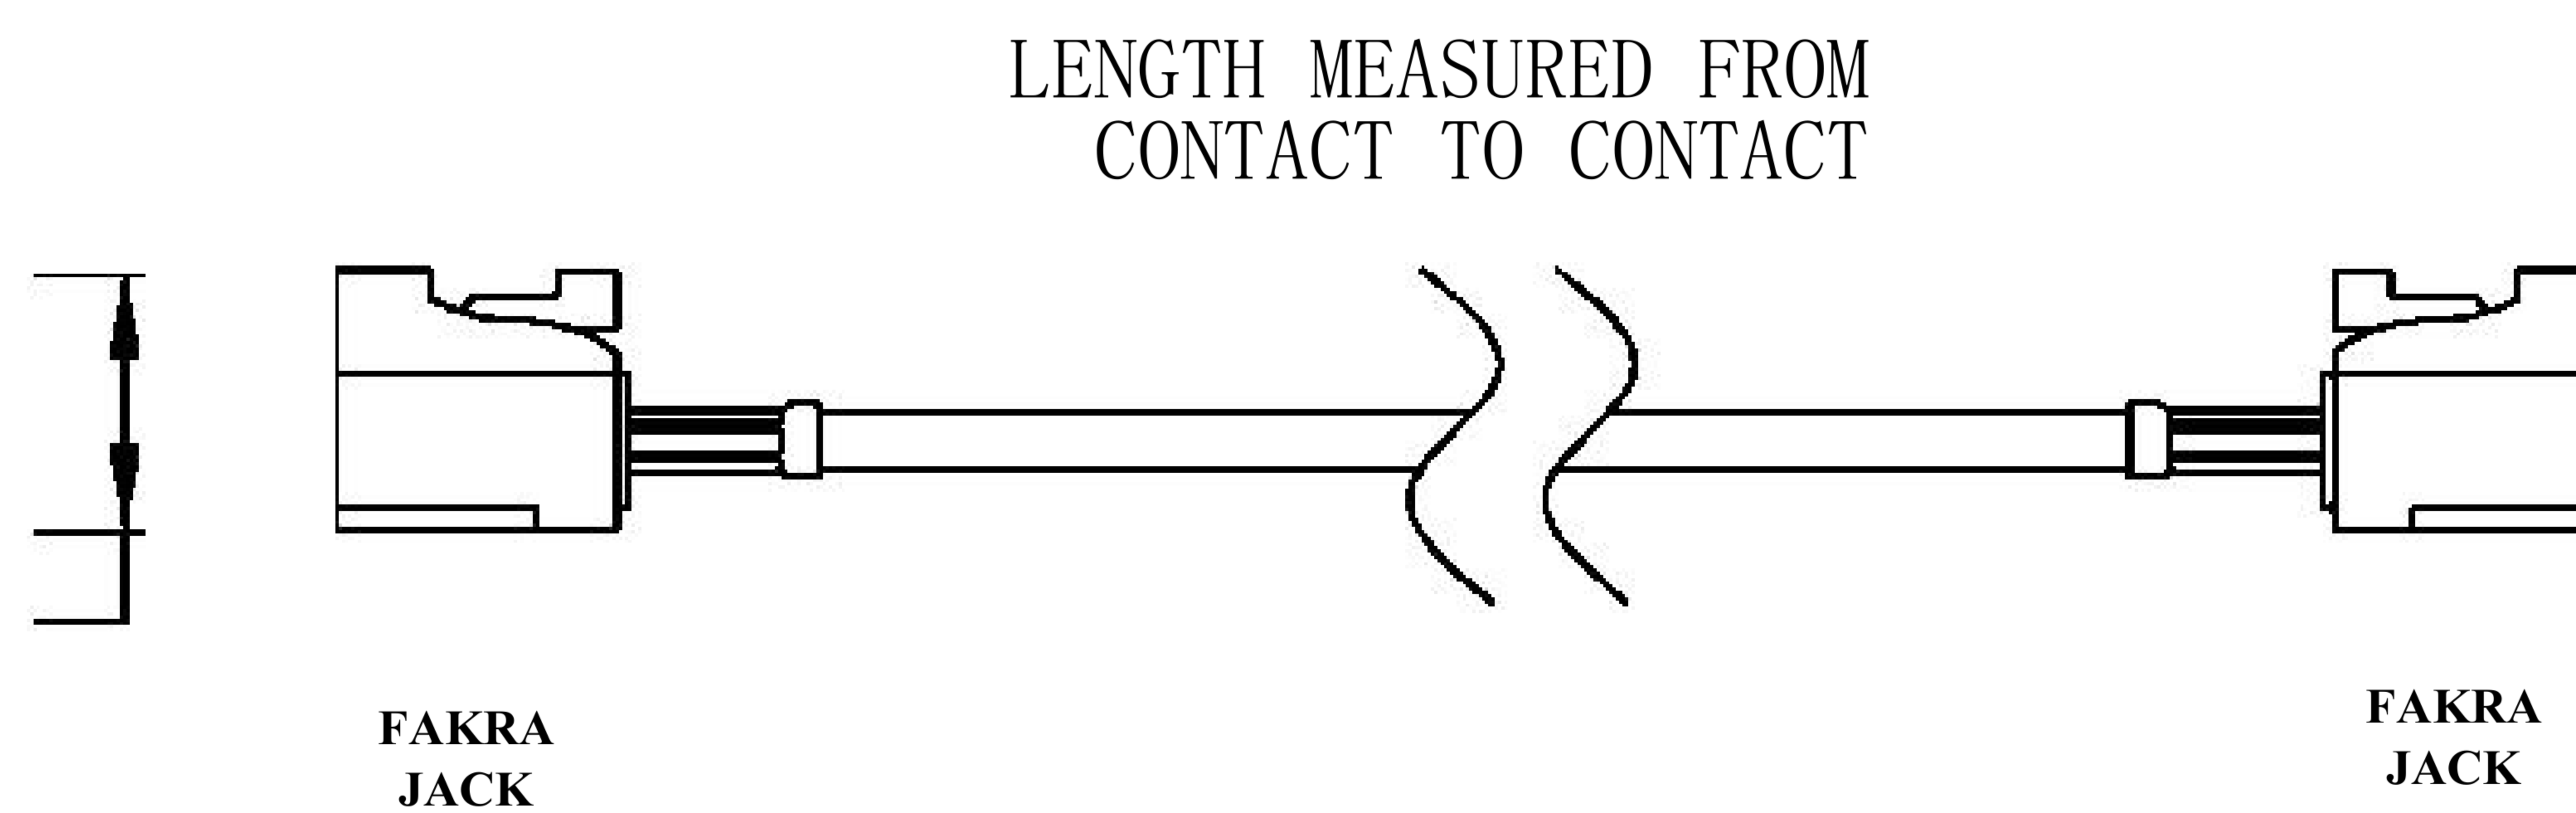

COMPONENTS	IMPEDANCE
FAKRA JACK	50 OHM
FAKRA JACK	50 OHM
ET38414	50 OHM

Standard Lengths	
-12	12 ^H
-24	24"
-36	36"
■48	48 ^M
-60	60"
-XXX	Custom Length in Inches

Part Configurator				
1. Replace Y with code.		in inches.		
2. Replace XX with length				
CODING	JACK	JACK	COLOR	APPLICATION
A		8	BLACK	RADIO WITH PHANTOM SUPPLY
B	H	R	WHITE	RADIO WITHOUT PHANTOM SUPPLY
C	a	a	BLUE	GPS: TELEMATICS OR NAVIGATION
D	a	a	BORDEAUX	GSM: CELLULAR PHONE
H	H	H	VIOLET	GPS: TELEMATICS AND NAVIGATION
I	H	H	BEIGE	BLUETOOTH
K	R	R	CURRY	RADIO WITH IF OUTPUT (ANTENNA DIVERSITY)
Z	H	H	WATER BLUE	NEUTRAL CODING

DWG TITLE	ET22115	DES_	blue-fakra-jack-to-fakra-jack-cable-12-inch-length-using-rg316-coax-0022114
-----------	---------	------	---

SIZE A | **FSCM NO. 53919** | CAD FILE 073102 | SCALE N/A | 127

- NOTES:**
- UNLESS OTHERWISE SPECIFIED ALL DIMENSIONS ARE NOMINAL.
 - ALL SPECIFICATIONS ARE SUBJECT TO CHANGE WITHOUT NOTICE AT ANY TIME.