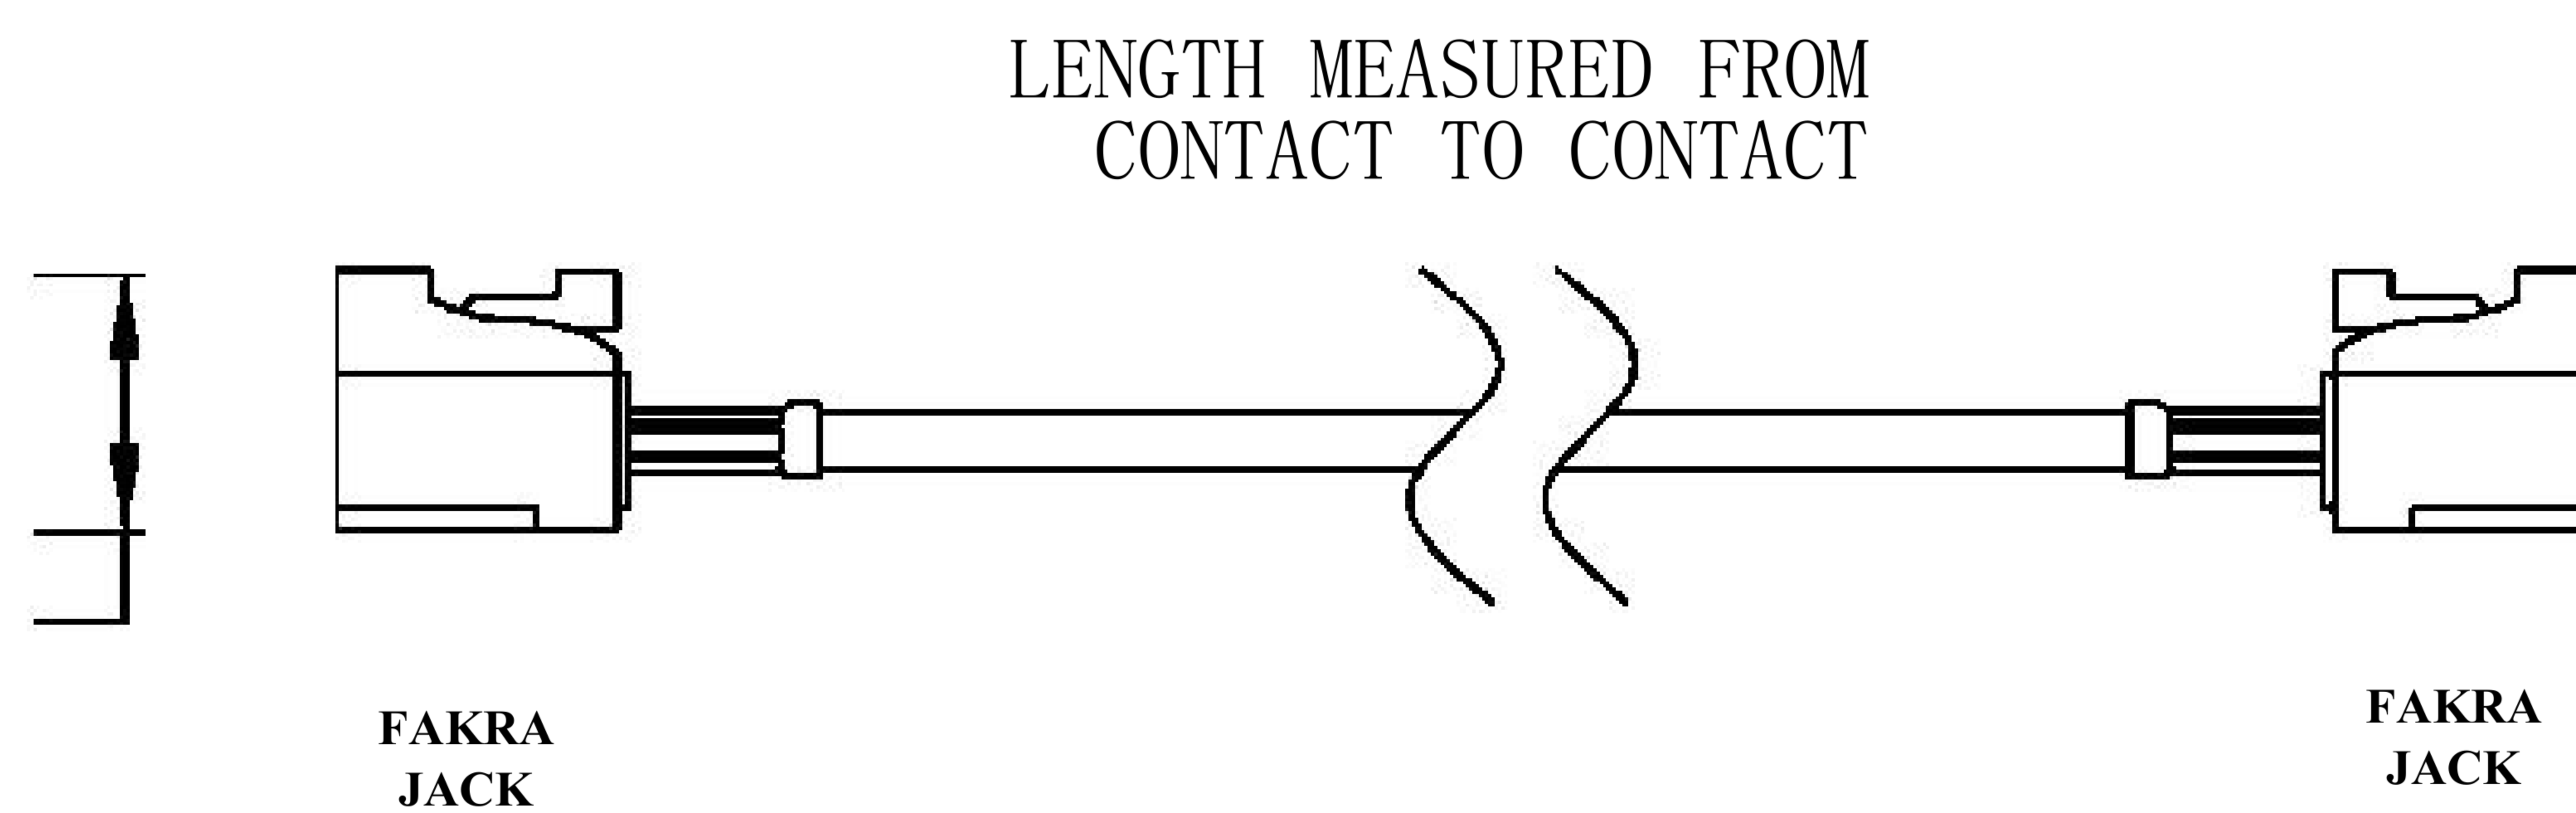

COMPONENTS	IMPEDANCE
FAKRA JACK	50 OHM
FAKRA JACK	50 OHM
ET38414	50 OHM

Standard Lengths	
-12	12 <sup>H</sup>
-24	24"
-36	36"
■48	48 <sup>M</sup>
-60	60"
-XXX	Custom Length in Inches

Part Configurator				
1. Replace Y with code.		in inches.		
2. Replace XX with length				
CODING	JACK	JACK	COLOR	APPLICATION
A		8	BLACK	RADIO WITH PHANTOM SUPPLY
B	H	R	WHITE	RADIO WITHOUT PHANTOM SUPPLY
C	a	a	BLUE	GPS: TELEMATICS OR NAVIGATION
D	a	a	BORDEAUX	GSM: CELLULAR PHONE
H	H	H	VIOLET	GPS: TELEMATICS AND NAVIGATION
I	H	H	BEIGE	BLUETOOTH
K	R	R	CURRY	RADIO WITH IF OUTPUT (ANTENNA DIVERSITY)
Z	H	H	WATER BLUE	NEUTRAL CODING

**COAXIAL & FIBER OPTICS**

DWG TITLE	ET22116	DES_	blue-fakra-jack-to-fakra-jack-cable-12-inch-length-using-rg316-coax-0022114
-----------	---------	------	---

SIZE A | **FSCM NO. 53919** | CAD FILE 073102 | SCALE N/A | 127