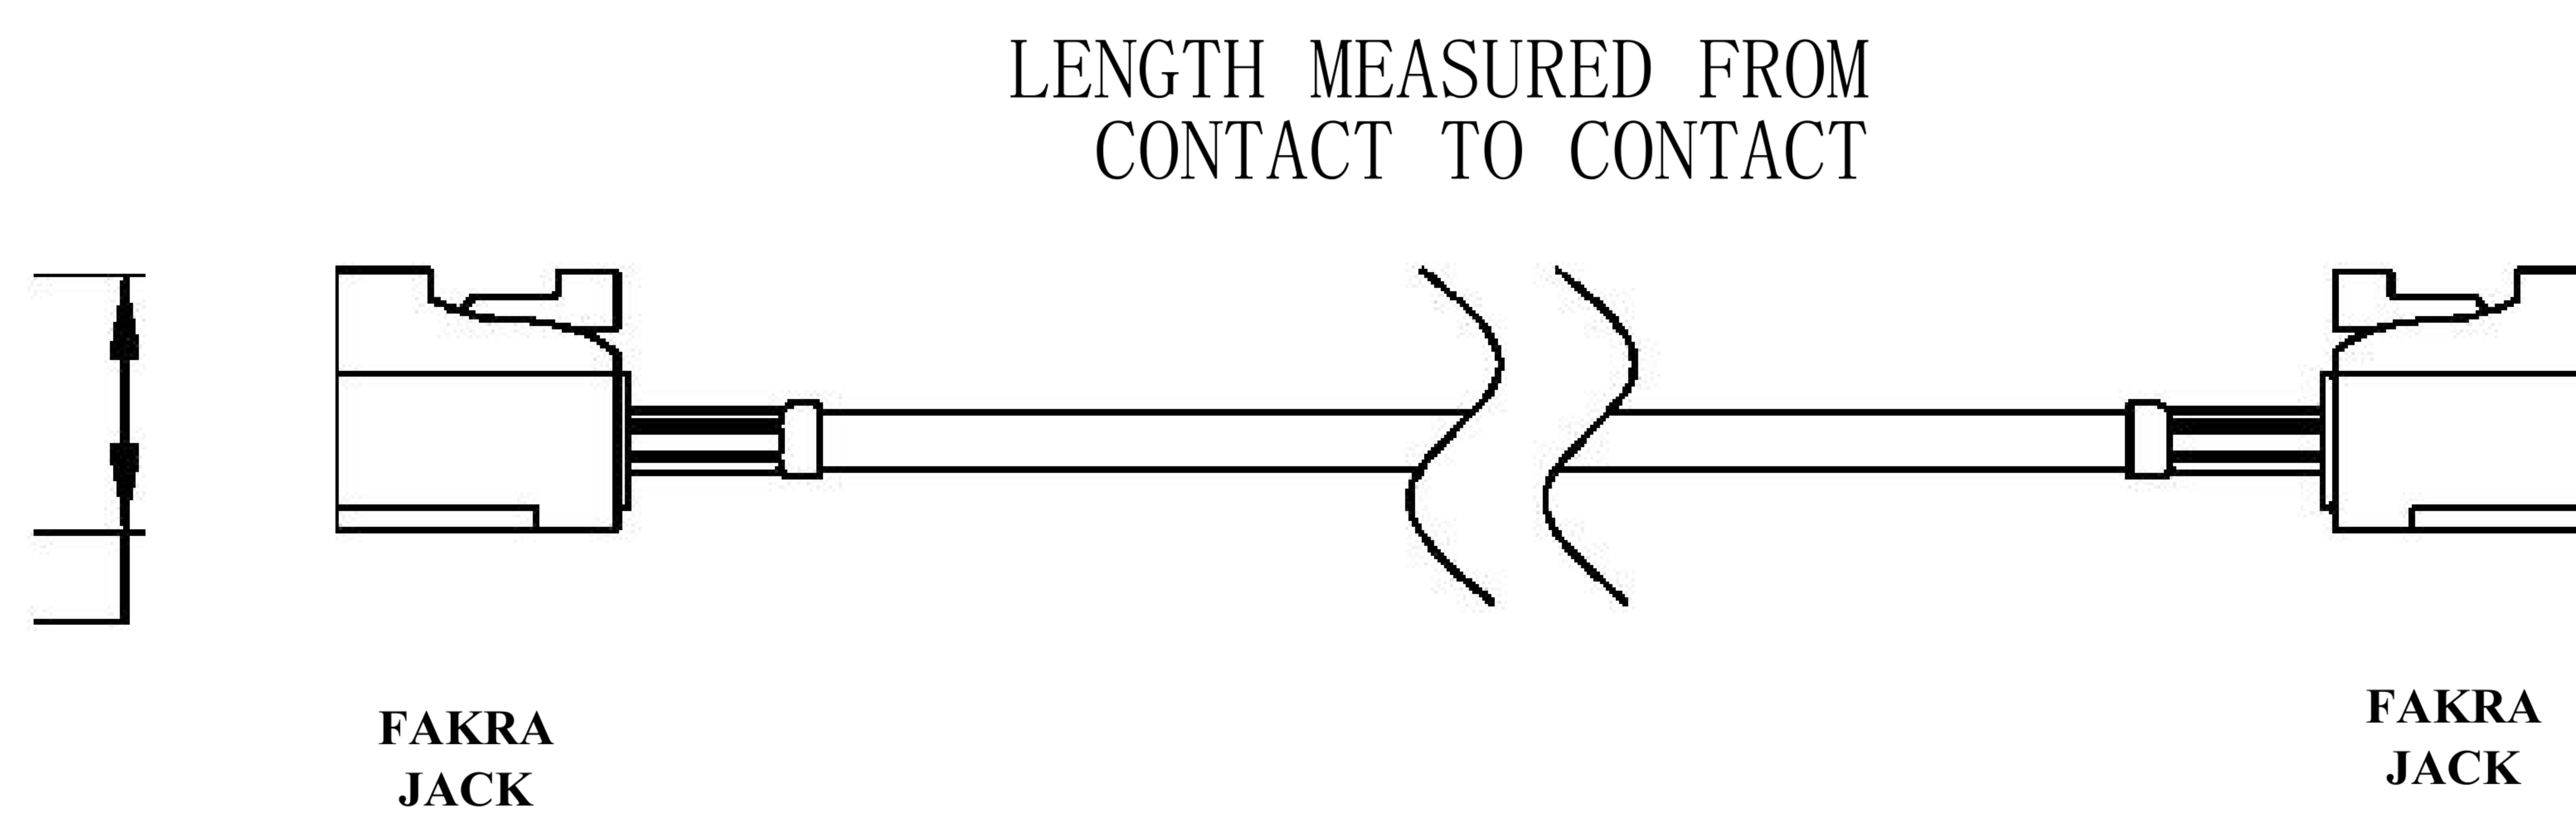

COMPONENTS	IMPEDANCE
FAKRA JACK	50 OHM
FAKRA JACK	50 OHM
ET38414	50 OHM

Standard Lengths	
-12	12 ^H
-24	24"
-36	36"
■48	48 ^M
-60	60"
-XXX	Custom Length in Inches

Part Configurator				
1. Replace Y with code.		in inches.		
2. Replace XX with length				
CODING	JACK	JACK	COLOR	APPLICATION
A		8	BLACK	RADIO WITH PHANTOM SUPPLY
B	H	R	WHITE	RADIO WITHOUT PHANTOM SUPPLY
C	a	a	BLUE	GPS: TELEMATICS OR NAVIGATION
D	a	a	BORDEAUX	GSM: CELLULAR PHONE
H	H	H	VIOLET	GPS: TELEMATICS AND NAVIGATION
I	H	H	BEIGE	BLUETOOTH
K	R	R	CURRY	RADIO WITH IF OUTPUT (ANTENNA DIVERSITY)
Z	H	H	WATER BLUE	NEUTRAL CODING

DWG TITLE	ET22119	DES_	bordeaux-fakra-jack-to-fakra-jack-cable-12-inch-length-using-rg316-coax-0022119
-----------	---------	------	---

SIZE A | **FSCM NO. 53919** | CAD FILE 073102 | SCALE N/A | 127

- NOTES:**
- UNLESS OTHERWISE SPECIFIED ALL DIMENSIONS ARE NOMINAL.
 - ALL SPECIFICATIONS ARE SUBJECT TO CHANGE WITHOUT NOTICE AT ANY TIME.