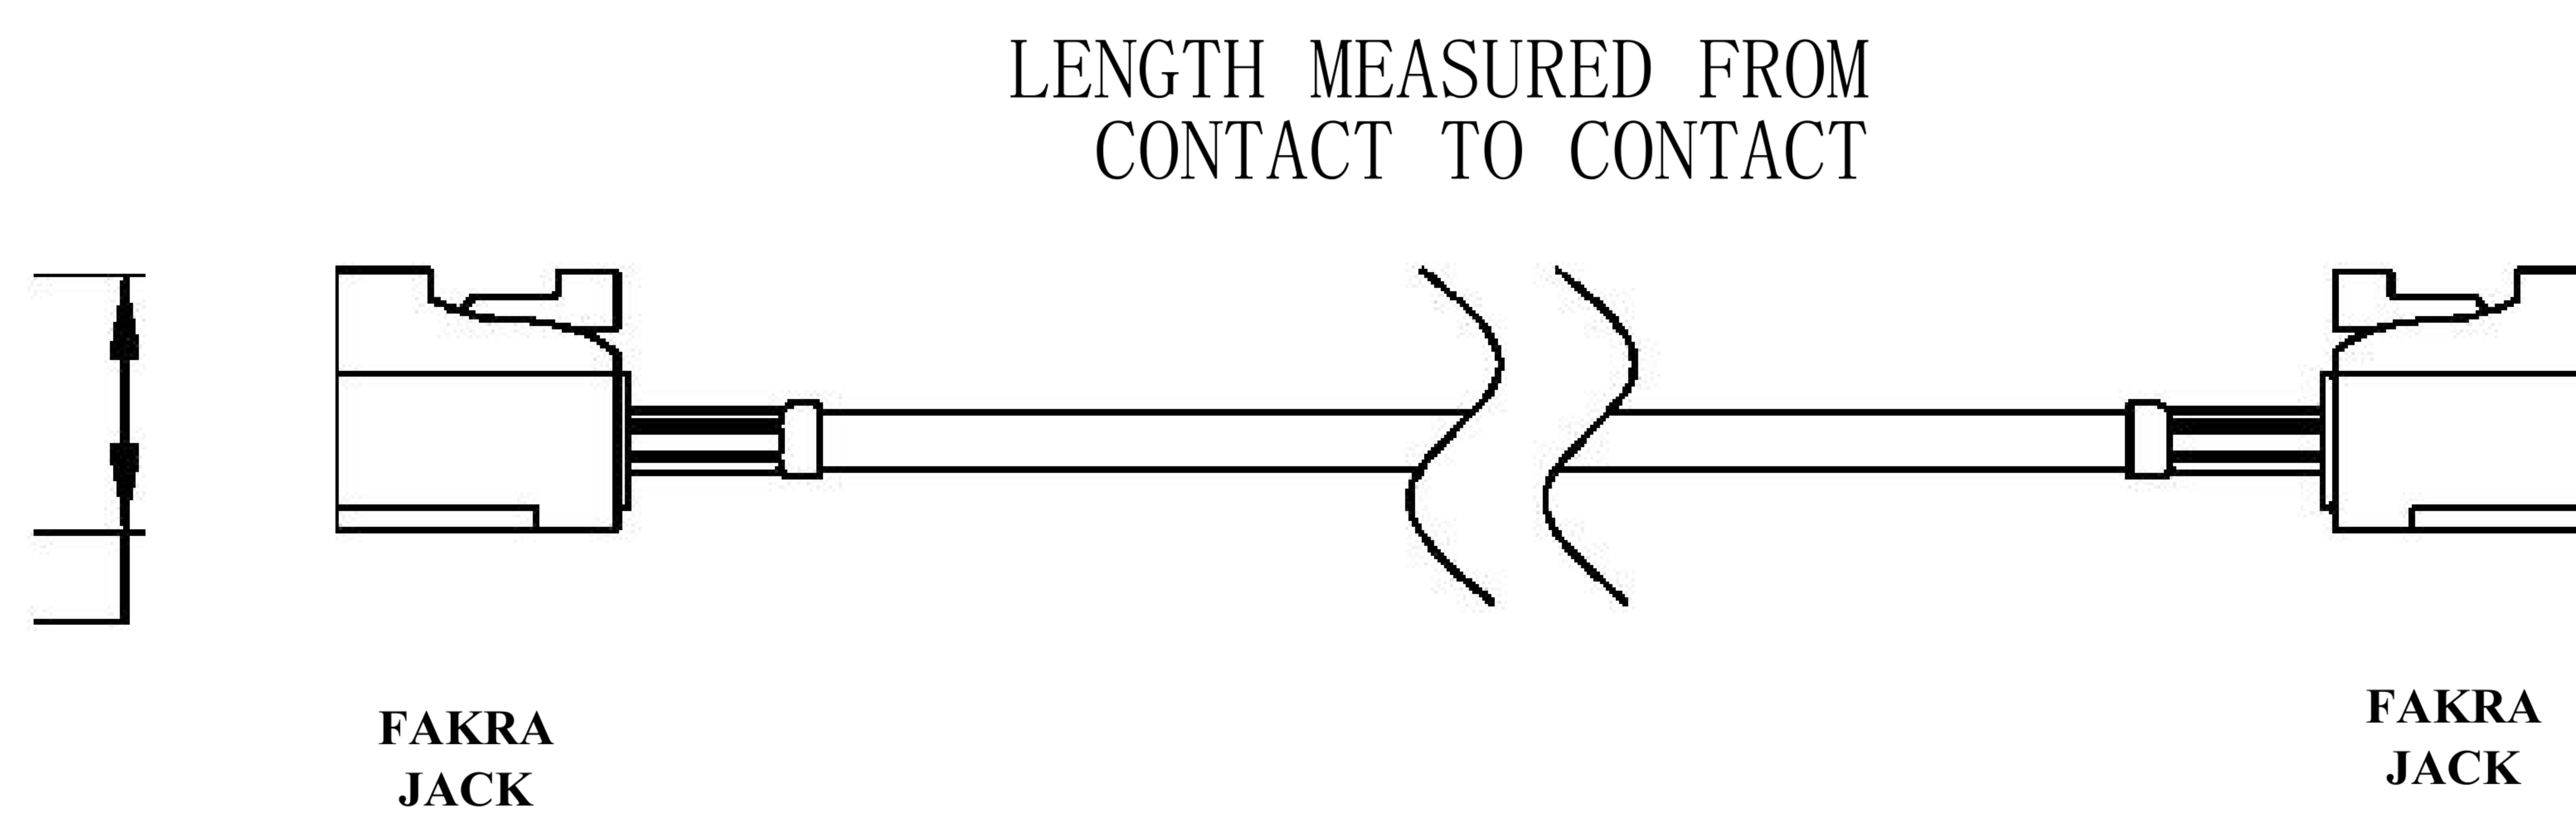

COMPONENTS	IMPEDANCE
FAKRA JACK	50 OHM
FAKRA JACK	50 OHM
ET38414	50 OHM

Standard Lengths	
-12	12 <sup>H</sup>
-24	24"
-36	36"
■48	48 <sup>M</sup>
-60	60"
-XXX	Custom Length in Inches

Part Configurator				
1. Replace Y with code.		in inches.		
2. Replace XX with length				
CODING	JACK	JACK	COLOR	APPLICATION
A		8	BLACK	RADIO WITH PHANTOM SUPPLY
B	H	R	WHITE	RADIO WITHOUT PHANTOM SUPPLY
C	a	a	BLUE	GPS: TELEMATICS OR NAVIGATION
D	a	a	BORDEAUX	GSM: CELLULAR PHONE
H	H	H	VIOLET	GPS: TELEMATICS AND NAVIGATION
I	H	H	BEIGE	BLUETOOTH
K	R	R	CURRY	RADIO WITH IF OUTPUT (ANTENNA DIVERSITY)
Z	H	H	WATER BLUE	NEUTRAL CODING

**COAXIAL & FIBER OPTICS**

DWG TITLE	ET22122	DES_	bordeaux-fakra-jack-to-fakra-jack-cable-12-inch-length-using-rg316-coax-0022119
-----------	---------	------	---------------------------------------------------------------------------------