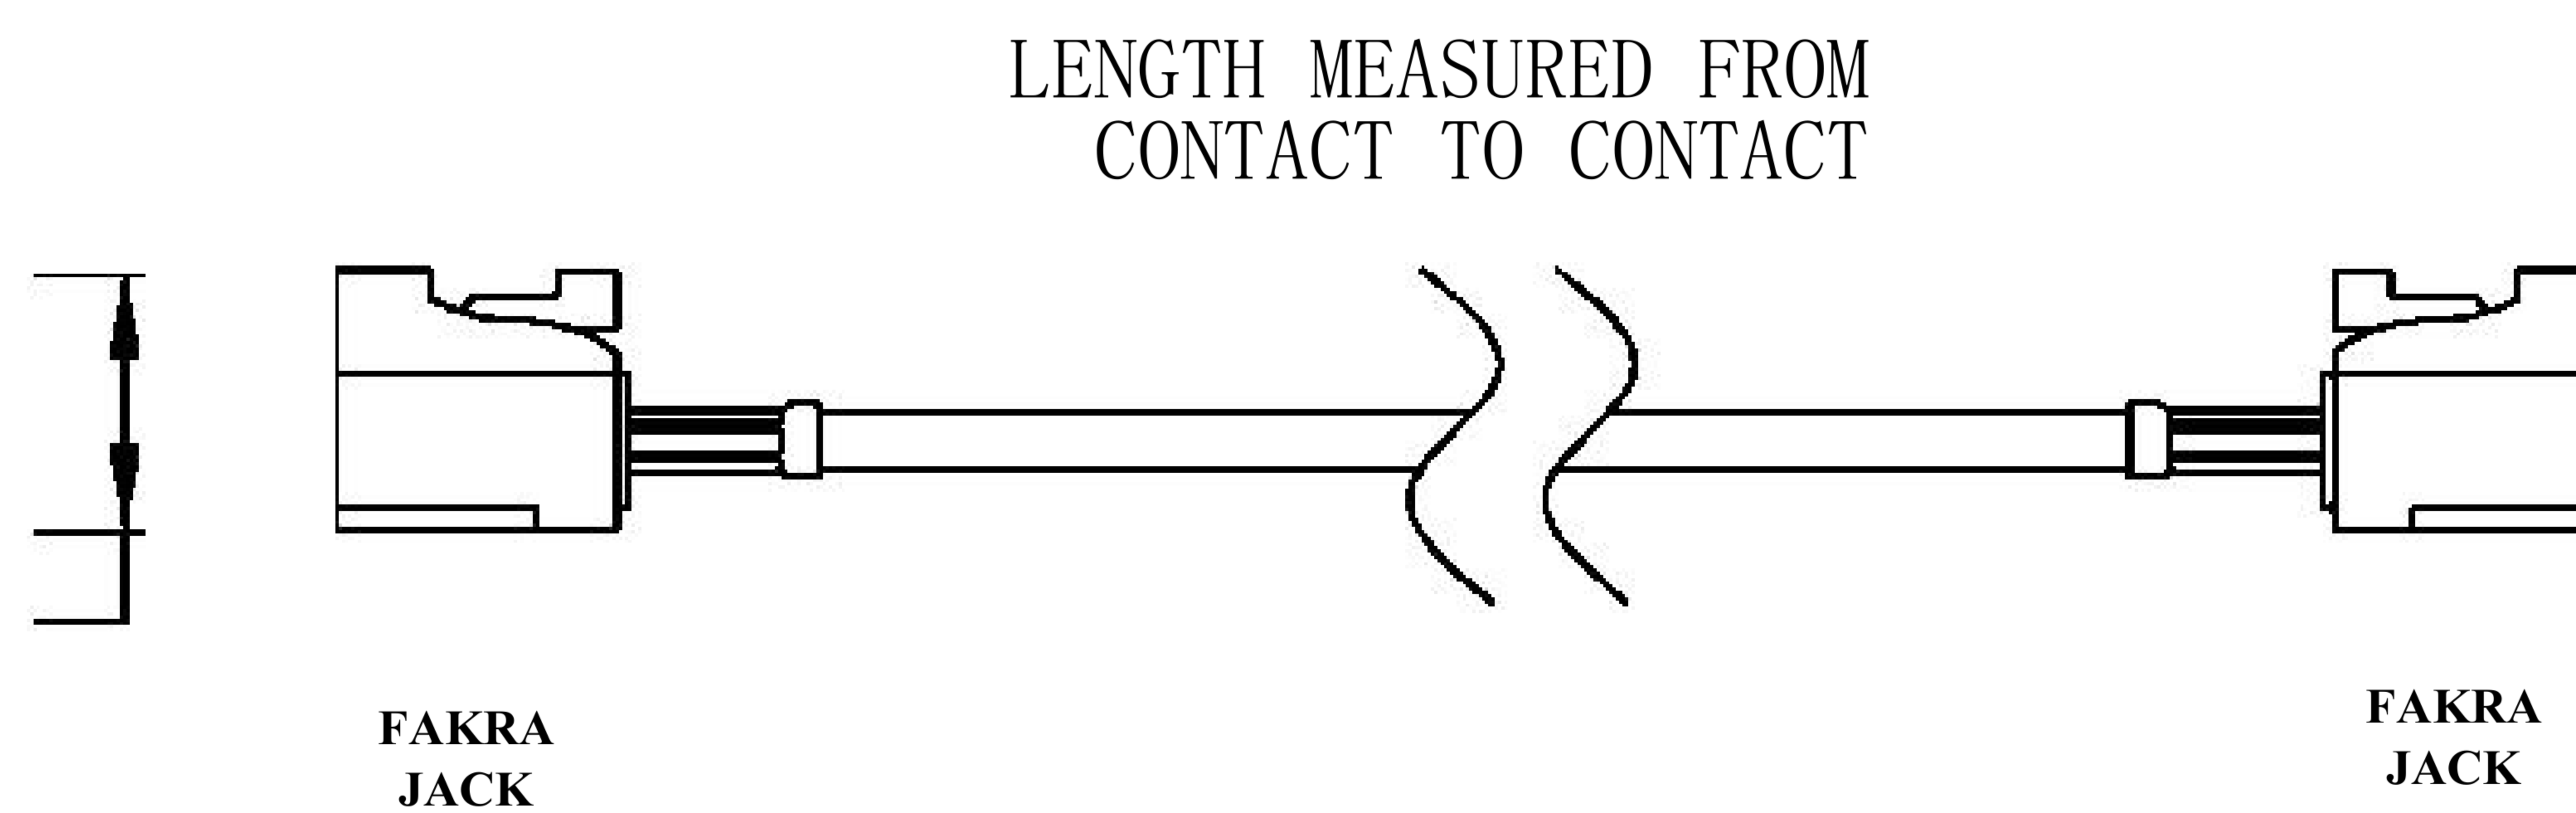

COMPONENTS	IMPEDANCE
FAKRA JACK	50 OHM
FAKRA JACK	50 OHM
ET38414	50 OHM

Standard Lengths	
-12	12 ^H
-24	24"
-36	36"
■48	48 ^M
-60	60"
-XXX	Custom Length in Inches

Part Configurator				
1. Replace Y with code.		in inches.		
2. Replace XX with length				
CODING	JACK	JACK	COLOR	APPLICATION
A		8	BLACK	RADIO WITH PHANTOM SUPPLY
B	H	R	WHITE	RADIO WITHOUT PHANTOM SUPPLY
C	a	a	BLUE	GPS: TELEMATICS OR NAVIGATION
D	a	a	BORDEAUX	GSM: CELLULAR PHONE
H	H	H	VIOLET	GPS: TELEMATICS AND NAVIGATION
I	H	H	BEIGE	BLUETOOTH
K	R	R	CURRY	RADIO WITH IF OUTPUT (ANTENNA DIVERSITY)
Z	H	H	WATER BLUE	NEUTRAL CODING

DWG TITLE	ET22130	DES_	beige-fakra-jack-to-fakra-jack-cable-12-inch-length-using-rg316-coax-0022129
-----------	---------	------	------------------------------------------------------------------------------