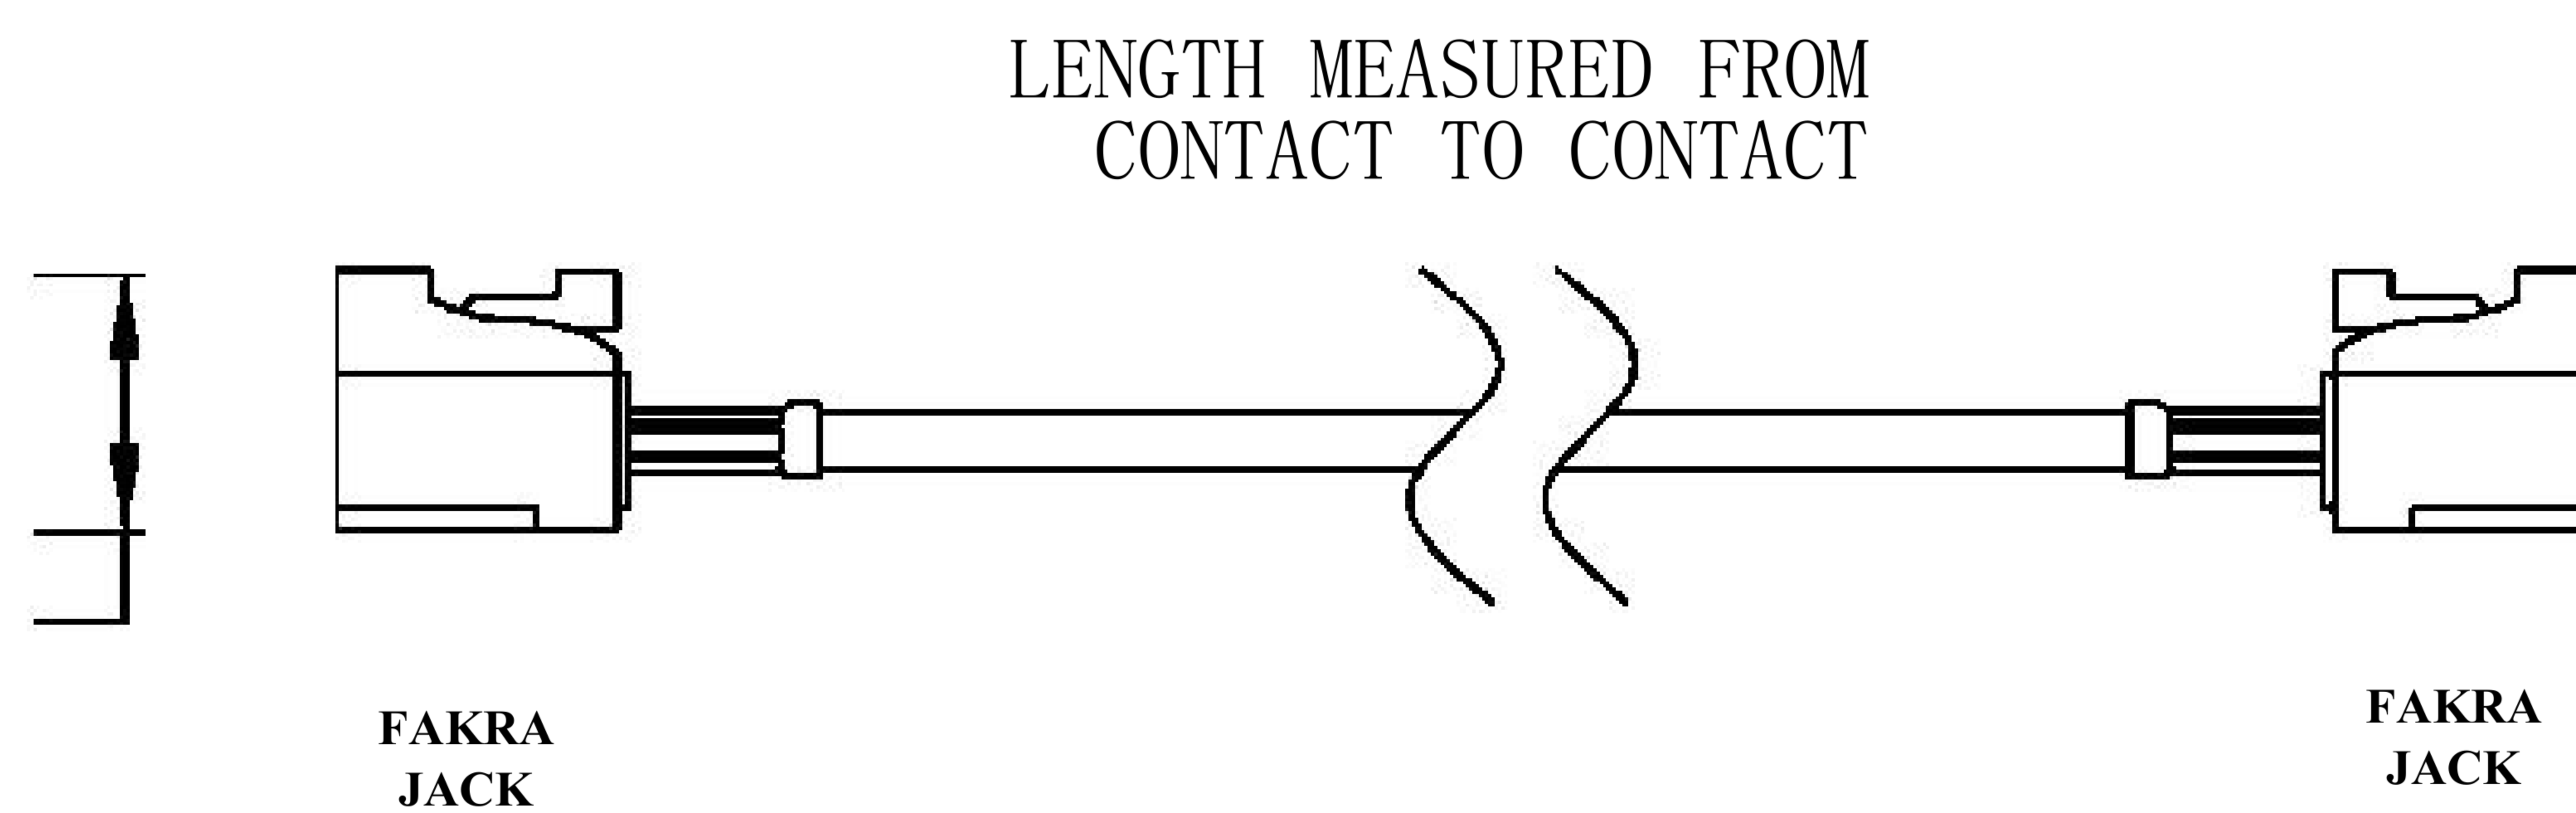

COMPONENTS	IMPEDANCE
FAKRA JACK	50 OHM
FAKRA JACK	50 OHM
ET38414	50 OHM

Standard Lengths	
-12	12 ^H
-24	24"
-36	36"
■48	48 ^M
-60	60"
-XXX	Custom Length in Inches

Part Configurator				
1. Replace Y with code.		in inches.		
2. Replace XX with length				
CODING	JACK	JACK	COLOR	APPLICATION
A		8	BLACK	RADIO WITH PHANTOM SUPPLY
B	H	R	WHITE	RADIO WITHOUT PHANTOM SUPPLY
C	a	a	BLUE	GPS: TELEMATICS OR NAVIGATION
D	a	a	BORDEAUX	GSM: CELLULAR PHONE
H	H	H	VIOLET	GPS: TELEMATICS AND NAVIGATION
I	H	H	BEIGE	BLUETOOTH
K	R	R	CURRY	RADIO WITH IF OUTPUT (ANTENNA DIVERSITY)
Z	H	H	WATER BLUE	NEUTRAL CODING

DWG TITLE	ET22135	DES_	curry-fakra-jack-to-fakra-jack-cable-12-inch-length-using-rg316-coax-022134
-----------	---------	------	---

SIZE A | FSCM NO. 53919 | CAD FILE 073102 | SCALE N/A | 127

- NOTES:
- UNLESS OTHERWISE SPECIFIED ALL DIMENSIONS ARE NOMINAL.
 - ALL SPECIFICATIONS ARE SUBJECT TO CHANGE WITHOUT NOTICE AT ANY TIME.