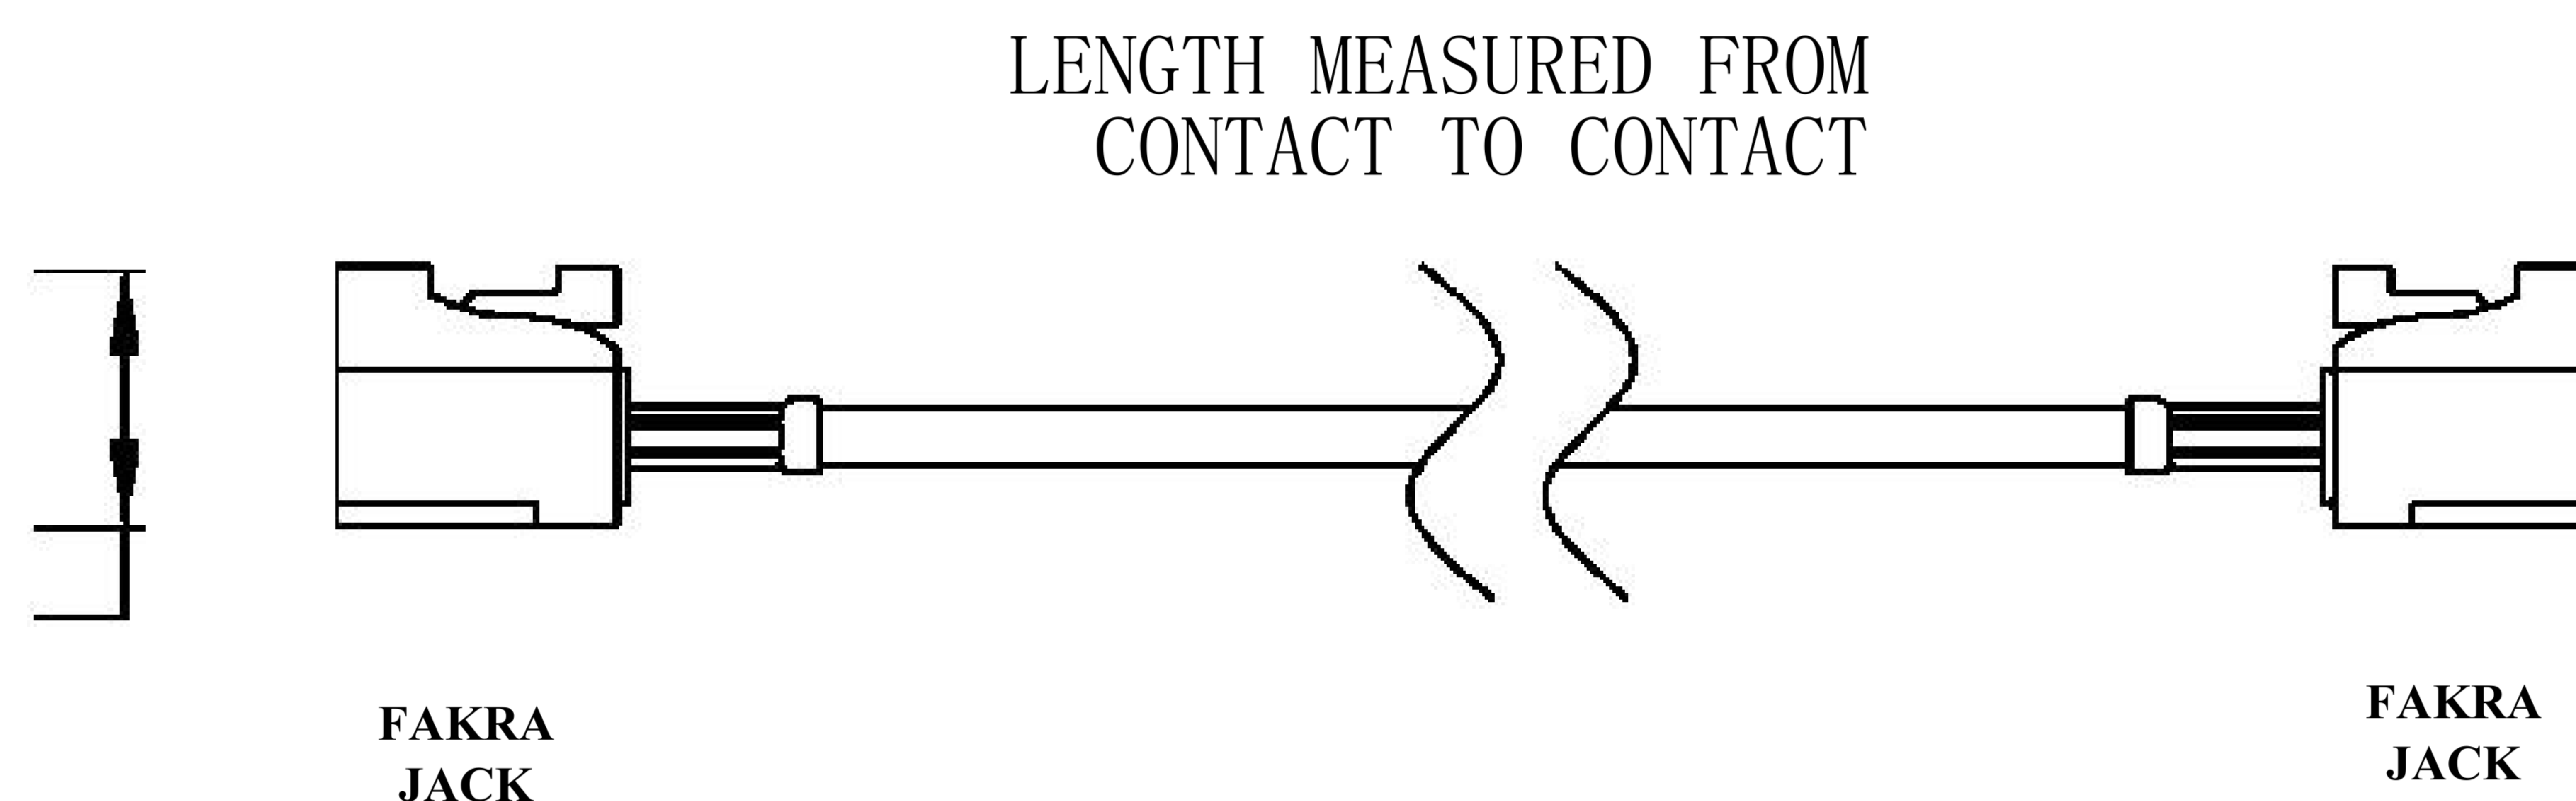

COMPONENTS	IMPEDANCE
FAKRA JACK	50 OHM
FAKRA JACK	50 OHM
ET38414	50 OHM

Standard Lengths	
-12	12 ^H
-24	24"
-36	36"
■48	48 ^M
-60	60"
-XXX	Custom Length in Inches

Part Configurator				
1. Replace Y with code.		in inches.		
2. Replace XX with length				
CODING	JACK	JACK	COLOR	APPLICATION
A		8	BLACK	RADIO WITH PHANTOM SUPPLY
B	H	R	WHITE	RADIO WITHOUT PHANTOM SUPPLY
C	a	a	BLUE	GPS: TELEMATICS OR NAVIGATION
D	a	a	BORDEAUX	GSM: CELLULAR PHONE
H	H	H	VIOLET	GPS: TELEMATICS AND NAVIGATION
I	H	H	BEIGE	BLUETOOTH
K	R	R	CURRY	RADIO WITH IF OUTPUT (ANTENNA DIVERSITY)
Z	H	H	WATER BLUE	NEUTRAL CODING

DWG TITLE	ET22137	DES_	curry-fakra-jack-to-fakra-jack-cable-12-inch-length-using-rg316-coax-0022134
-----------	---------	------	--

SIZE A | **FSCM NO. 53919** | CAD FILE 073102 | SCALE N/A | 127

NOTES: