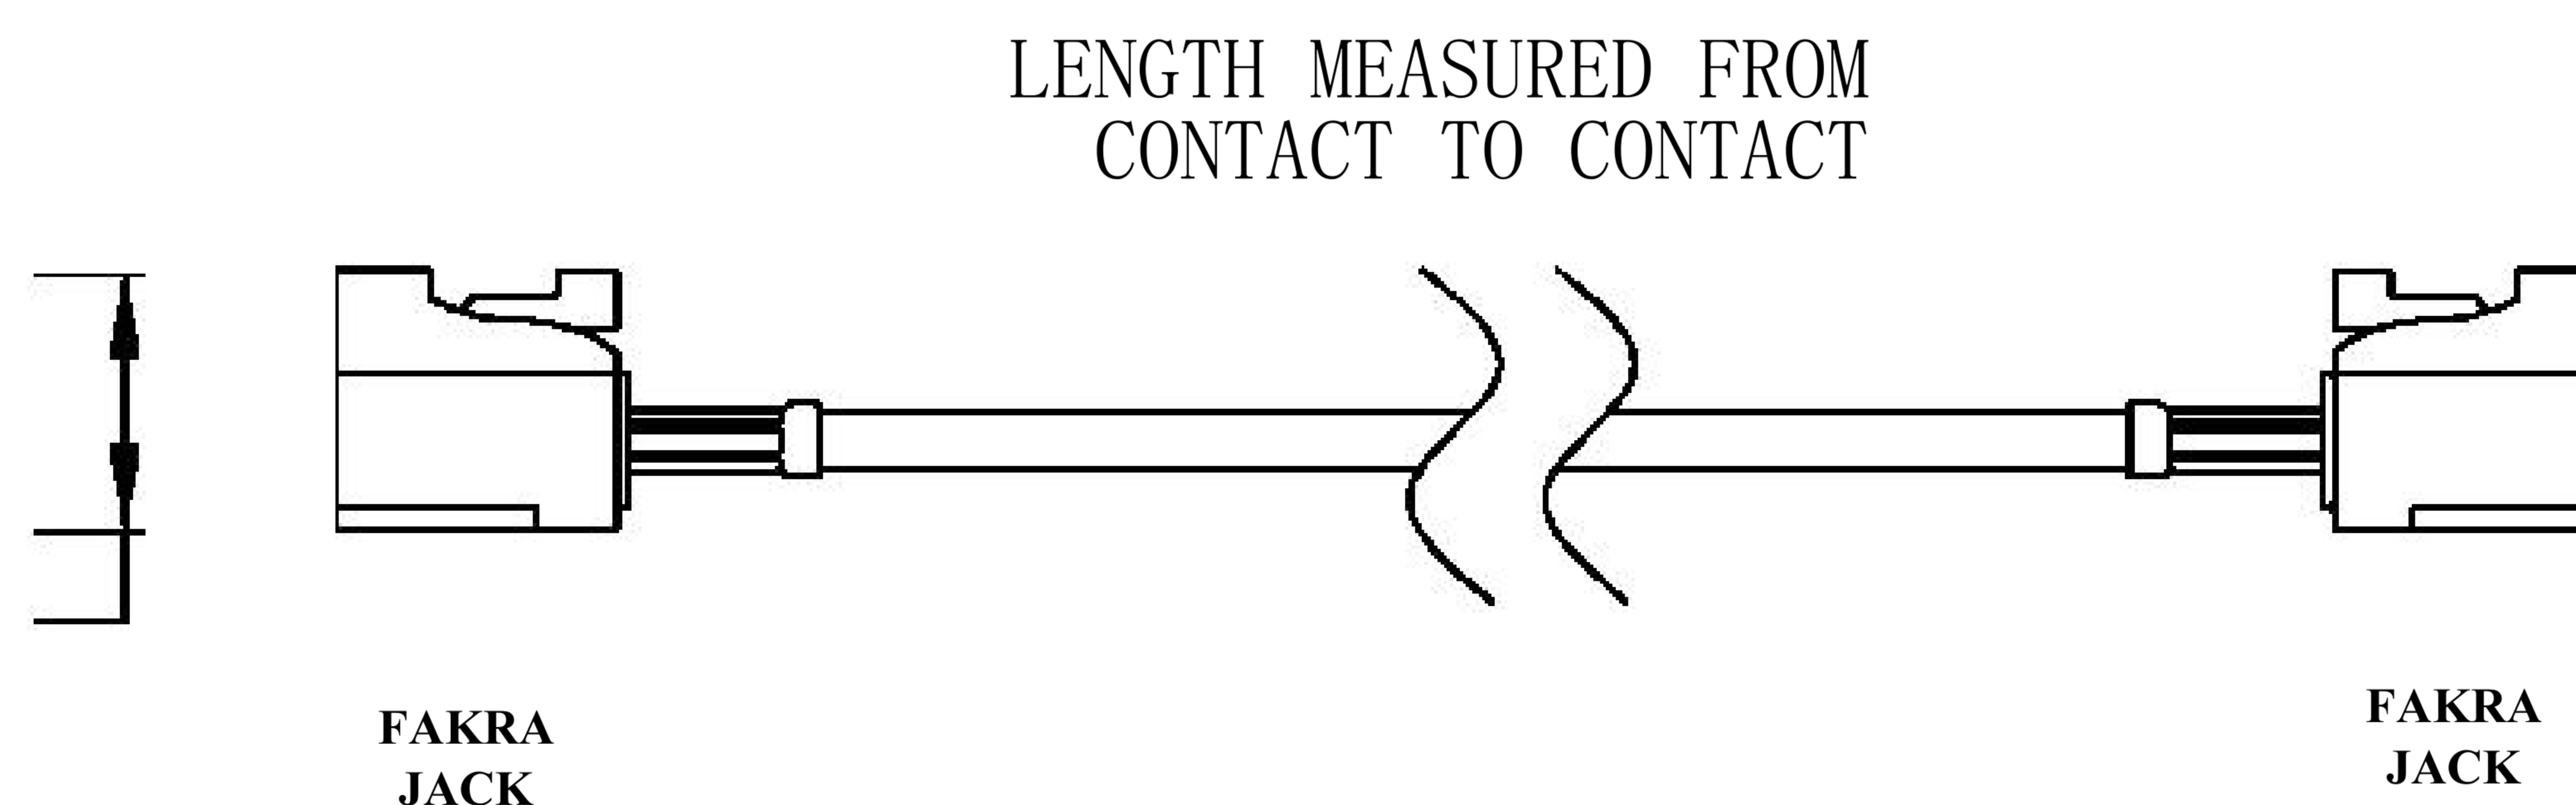

COMPONENTS	IMPEDANCE
FAKRA JACK	50 OHM
FAKRA JACK	50 OHM
ET38414	50 OHM

Standard Lengths	
-12	12 ^H
-24	24"
-36	36"
■48	48 ^M
-60	60"
-XXX	Custom Length in Inches

Part Configurator				
1. Replace Y with code.		in inches.		
2. Replace XX with length				
CODING	JACK	JACK	COLOR	APPLICATION
A		8	BLACK	RADIO WITH PHANTOM SUPPLY
B	H	R	WHITE	RADIO WITHOUT PHANTOM SUPPLY
C	a	a	BLUE	GPS: TELEMATICS OR NAVIGATION
D	a	a	BORDEAUX	GSM: CELLULAR PHONE
H	H	H	VIOLET	GPS: TELEMATICS AND NAVIGATION
I	H	H	BEIGE	BLUETOOTH
K	R	R	CURRY	RADIO WITH IF OUTPUT (ANTENNA DIVERSITY)
Z	H	H	WATER BLUE	NEUTRAL CODING

DWG TITLE	ET22138	DES_	curry-fakra-jack-to-fakra-jack-cable-12-inch-length-using-rg316-coax-0022134
-----------	---------	------	--

SIZE A | FSCM NO. 53919 | CAD FILE 073102 | SCALE N/A | 127

NOTES:

- UNLESS OTHERWISE SPECIFIED ALL DIMENSIONS ARE NOMINAL.
- ALL SPECIFICATIONS ARE SUBJECT TO CHANGE WITHOUT NOTICE AT ANY TIME.