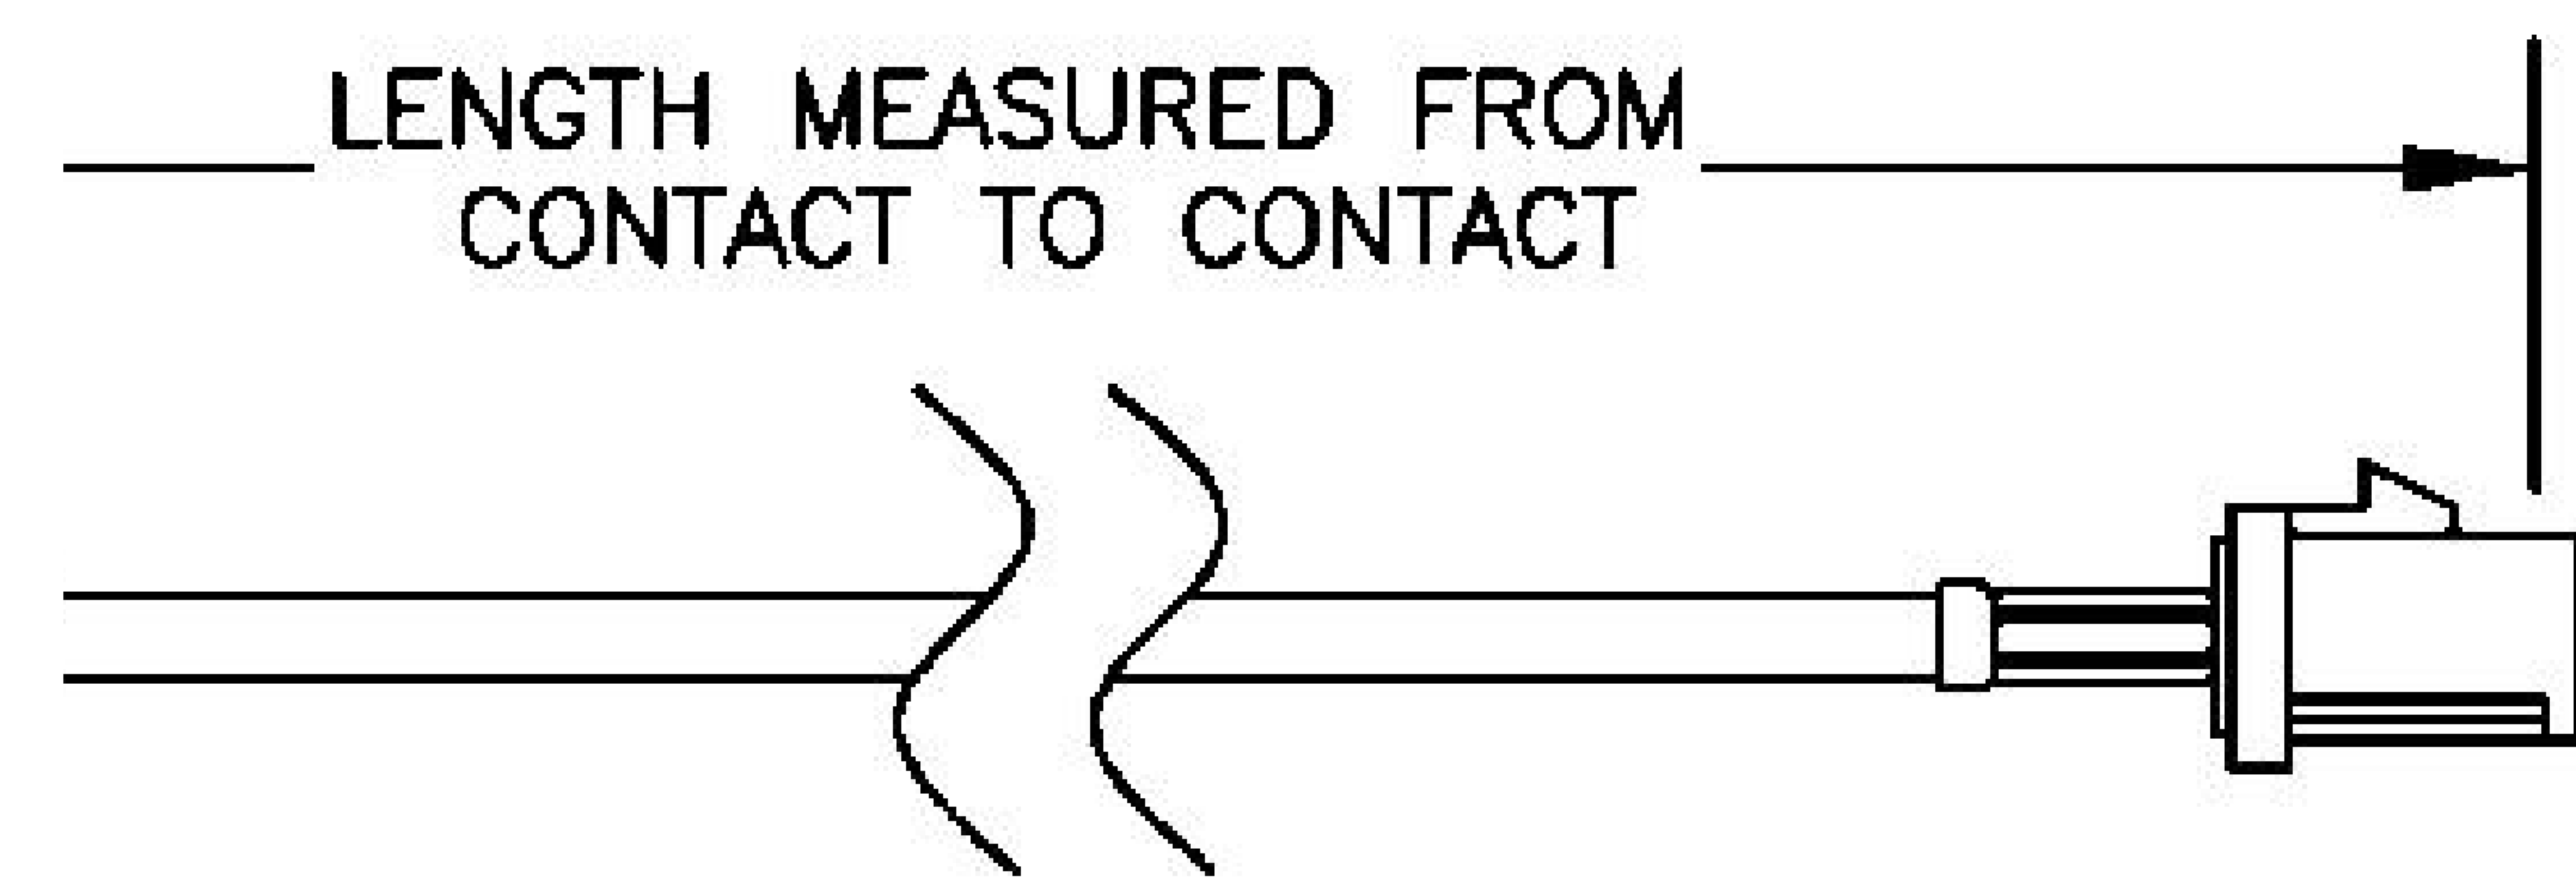

COMPONENTS	IMPEDANCE
FAKRA PLUG	50 OHM
FAKRA PLUG	50 OHM
ET38414	50 OHM

Standard Lengths	
-12	12^H
-24	24"
-36	36"
■48	48^M
-60	60"
-XXX	Custom Length in Inches

Part Configurator				
1. Replace Y with code.				
2. Replace XX with length in inches.				
CODING	PLUG	PLUG	COLOR	APPLICATION
A	6	0	BLACK	RADIO WITH PHANTOM SUPPLY
B			WHITE	RADIO WITHOUT PHANTOM SUPPLY
C	a	a	BLUE	GPS: TELEMATICS OR NAVIGATION
D	6	6	BORDEAUX	GSM: CELLULAR PHONE
H	a	a	VIOLET	GPS: TELEMATICS AND NAVIGATION
I	d	d	BEIGE	BLUETOOTH
K		a	CURRY	RADIO WITH IF OUTPUT (ANTENNA DIVERSITY)
Z	6	d	WATER BLUE	NEUTRAL CODING

FAKRA PLUG

8th Floor, Building 1, Yongfu Science and Technology Center Industrial Park, Nanzha District 5, Humen, 523900, Dongguan, Guangdong, China.

Website: www.ebeestock.com

Email: sales@ebeestock.com

COAXIAL & FIBER OPTICS

DWG TITLE	ET22139	DES_	black-fakra-plug-to-fakra-plug-cable-12-inch-length-using-rg316-coax-0022139

SIZE A | FSCM NO. 53919 | CAD FILE 073102 | SCALE N/A | 127

NOTES:

1. UNLESS OTHERWISE SPECIFIED ALL DIMENSIONS ARE NOMINAL.
2. ALL SPECIFICATIONS ARE SUBJECT TO CHANGE WITHOUT NOTICE AT ANY TIME.