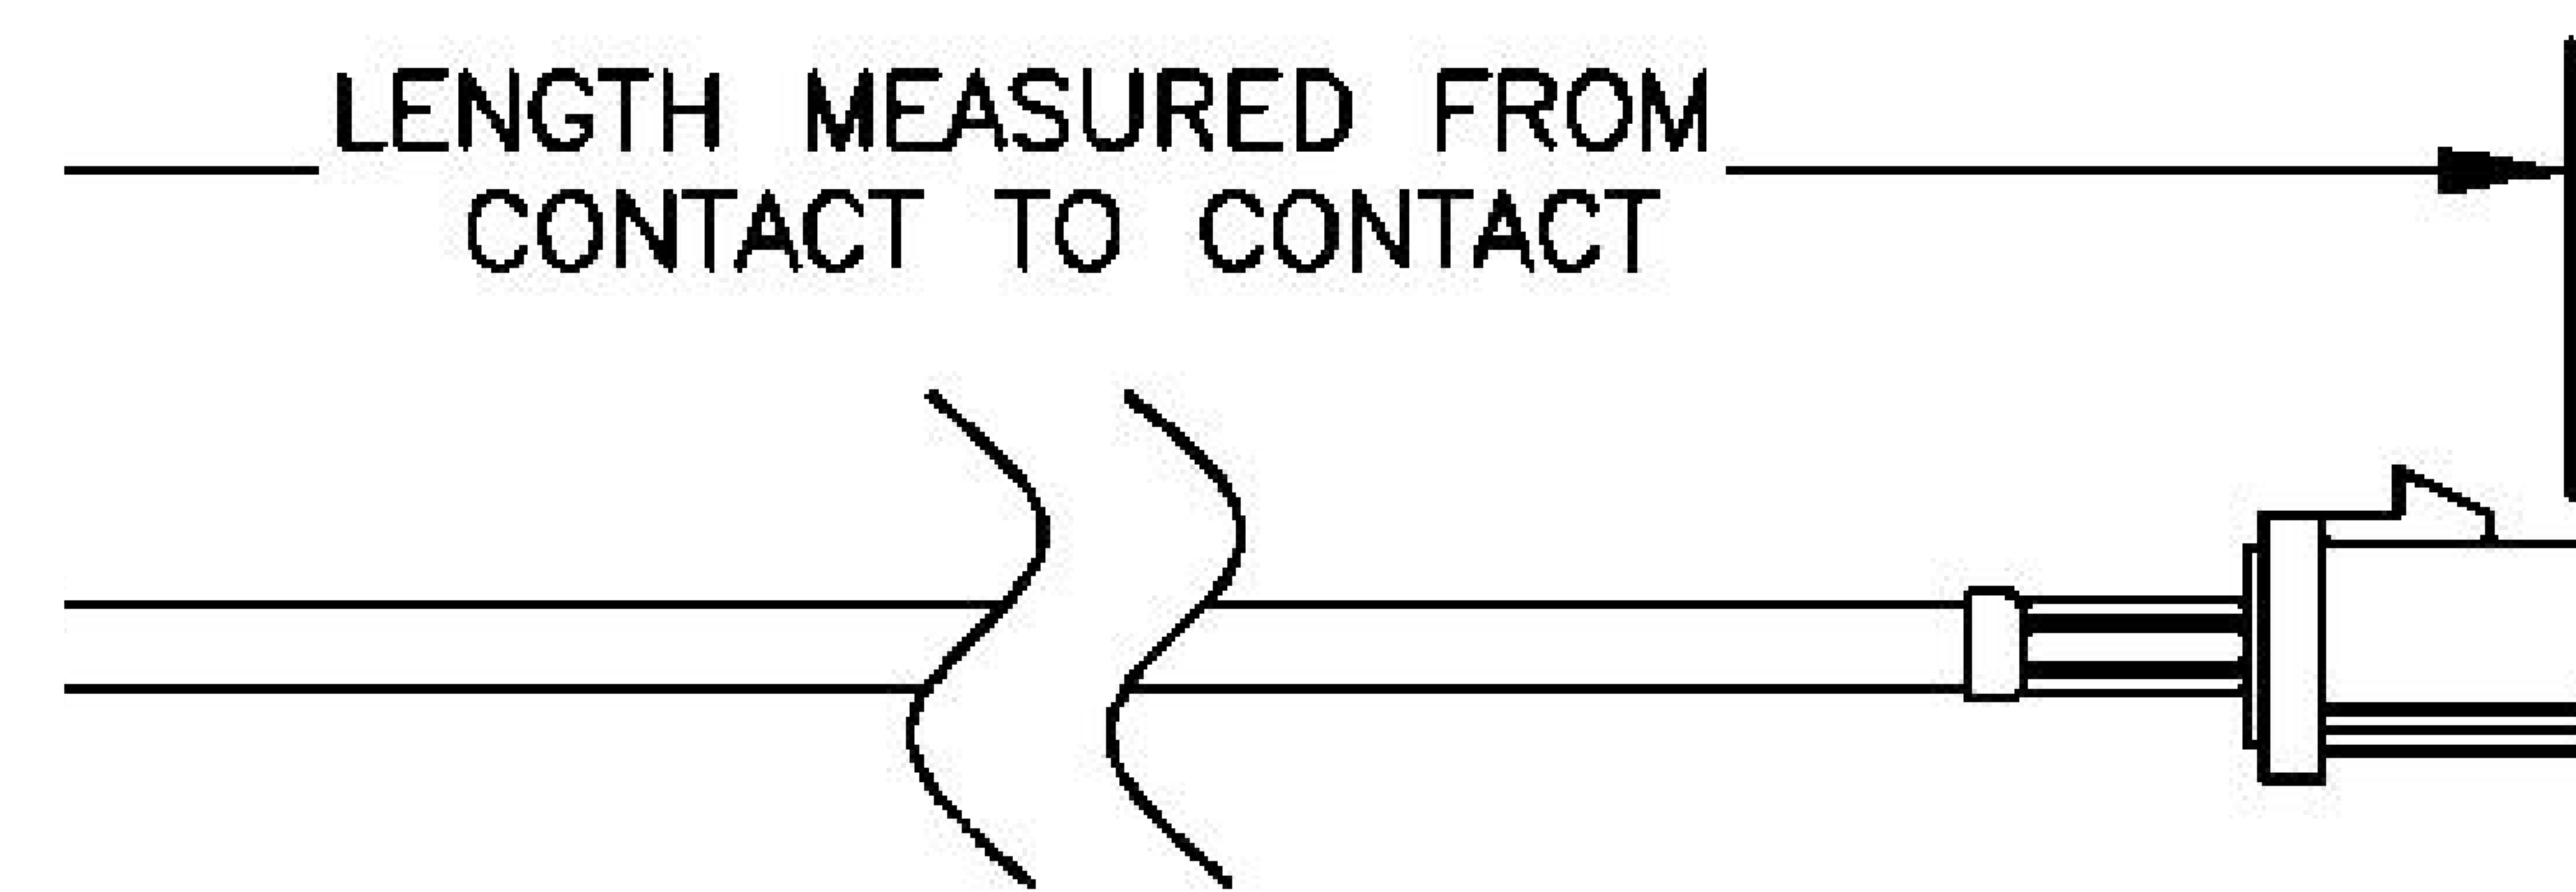

COMPONENTS	IMPEDANCE
FAKRA PLUG	50 OHM
FAKRA PLUG	50 OHM
ET38414	50 OHM

Standard Lengths	
-12	12^H
-24	24"
-36	36"
■48	48^M
-60	60"
-XXX	Custom Length in Inches

Part Configurator				
1. Replace Y with code.				
2. Replace XX with length in inches.				
CODING	PLUG	PLUG	COLOR	APPLICATION
A	6 0		BLACK	RADIO WITH PHANTOM SUPPLY
B			WHITE	RADIO WITHOUT PHANTOM SUPPLY
C	a a		BLUE	GPS: TELEMATICS OR NAVIGATION
D	6 6		BORDEAUX	GSM: CELLULAR PHONE
H	a a		VIOLET	GPS: TELEMATICS AND NAVIGATION
I	d d		BEIGE	BLUETOOTH
K		a	CURRY	RADIO WITH IF OUTPUT (ANTENNA DIVERSITY)
Z	6 d		WATER BLUE	NEUTRAL CODING

FAKRA PLUG

8th Floor, Building 1, Yongfu Science and Technology Center Industrial Park, Nanzha District 5, Humen, 523900, Dongguan, Guangdong, China.

Website: www.ebeestock.com

Email: sales@ebeestock.com

COAXIAL & FIBER OPTICS

DWG TITLE	ET22140	DES_	black-fakra-plug-to-fakra-plug-cable-12-inch-length-using-rg316-coax-0022139

SIZE A | FSCM NO. 53919 | CAD FILE 073102 | SCALE N/A | 127

NOTES:

1. UNLESS OTHERWISE SPECIFIED ALL DIMENSIONS ARE NOMINAL.
2. ALL SPECIFICATIONS ARE SUBJECT TO CHANGE WITHOUT NOTICE AT ANY TIME.