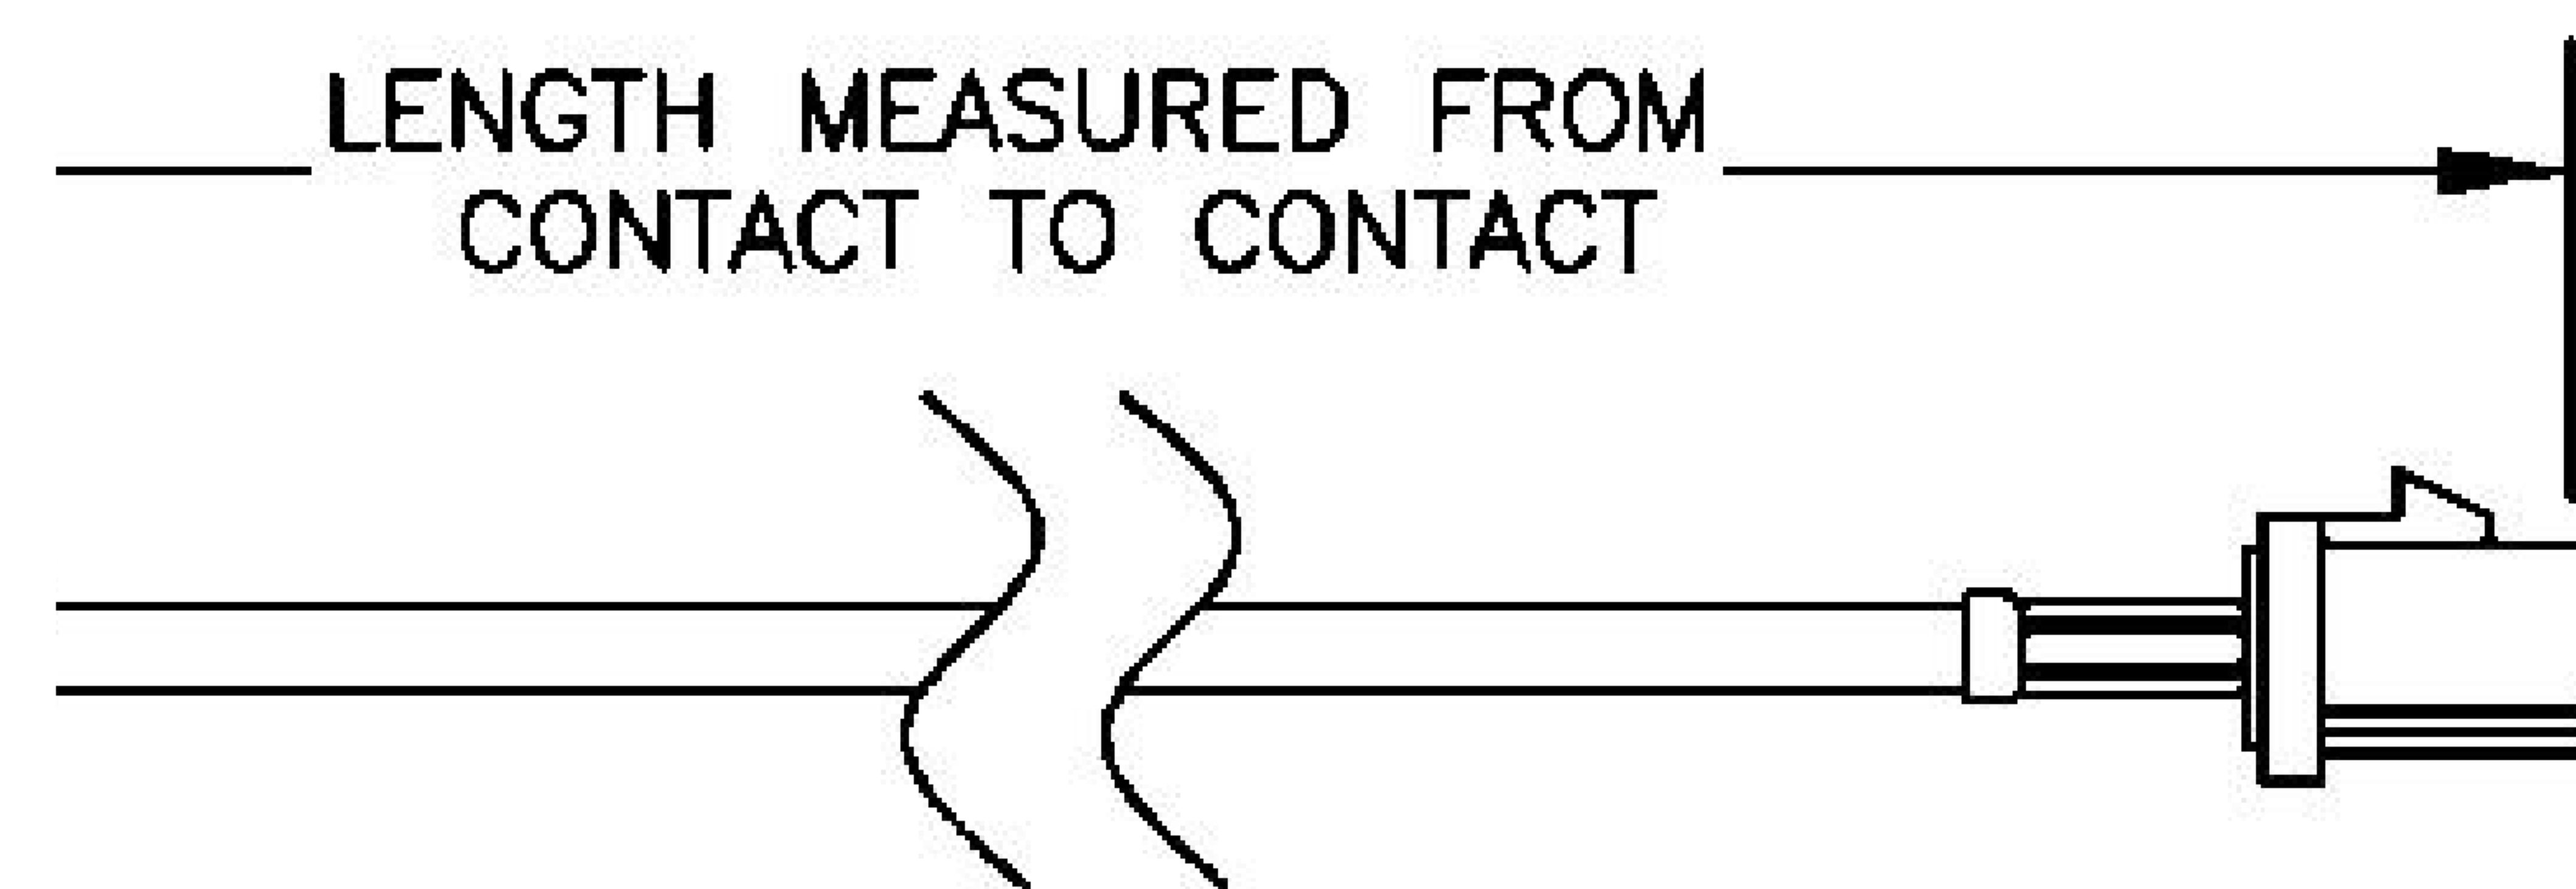

COMPONENTS	IMPEDANCE
FAKRA PLUG	50 OHM
FAKRA PLUG	50 OHM
ET38414	50 OHM

Standard Lengths	
-12	12 <sup>H</sup>
-24	24"
-36	36"
■48	48 <sup>M</sup>
-60	60"
-XXX	Custom Length in Inches

Part Configurator				
1. Replace Y with code.				
2. Replace XX with length in inches.				
CODING	PLUG	PLUG	COLOR	APPLICATION
A	6	0	BLACK	RADIO WITH PHANTOM SUPPLY
B			WHITE	RADIO WITHOUT PHANTOM SUPPLY
C	a	a	BLUE	GPS: TELEMATICS OR NAVIGATION
D	6	6	BORDEAUX	GSM: CELLULAR PHONE
H	a	a	VIOLET	GPS: TELEMATICS AND NAVIGATION
I	d	d	BEIGE	BLUETOOTH
K		a	CURRY	RADIO WITH IF OUTPUT (ANTENNA DIVERSITY)
Z	6	d	WATER BLUE	NEUTRAL CODING

FAKRA PLUG

FAKRA PLUG

8th Floor, Building 1, Yongfu Science and Technology Center Industrial Park, Nanzha District 5, Humen, 523900, Dongguan, Guangdong, China.

Website: [www.ebeestock.com](http://www.ebeestock.com)

Email: [sales@ebeestock.com](mailto:sales@ebeestock.com)

COAXIAL & FIBER OPTICS

DWG TITLE	ET22141	DES_	black-fakra-plug-to-fakra-plug-cable-12-inch-length-using-rg316-coax-0022139
-----------	---------	------	--

SIZE A | FSCM NO. 53919 | CAD FILE 073102 | SCALE N/A | 127

NOTES:

- UNLESS OTHERWISE SPECIFIED ALL DIMENSIONS ARE NOMINAL.
- ALL SPECIFICATIONS ARE SUBJECT TO CHANGE WITHOUT NOTICE AT ANY TIME.