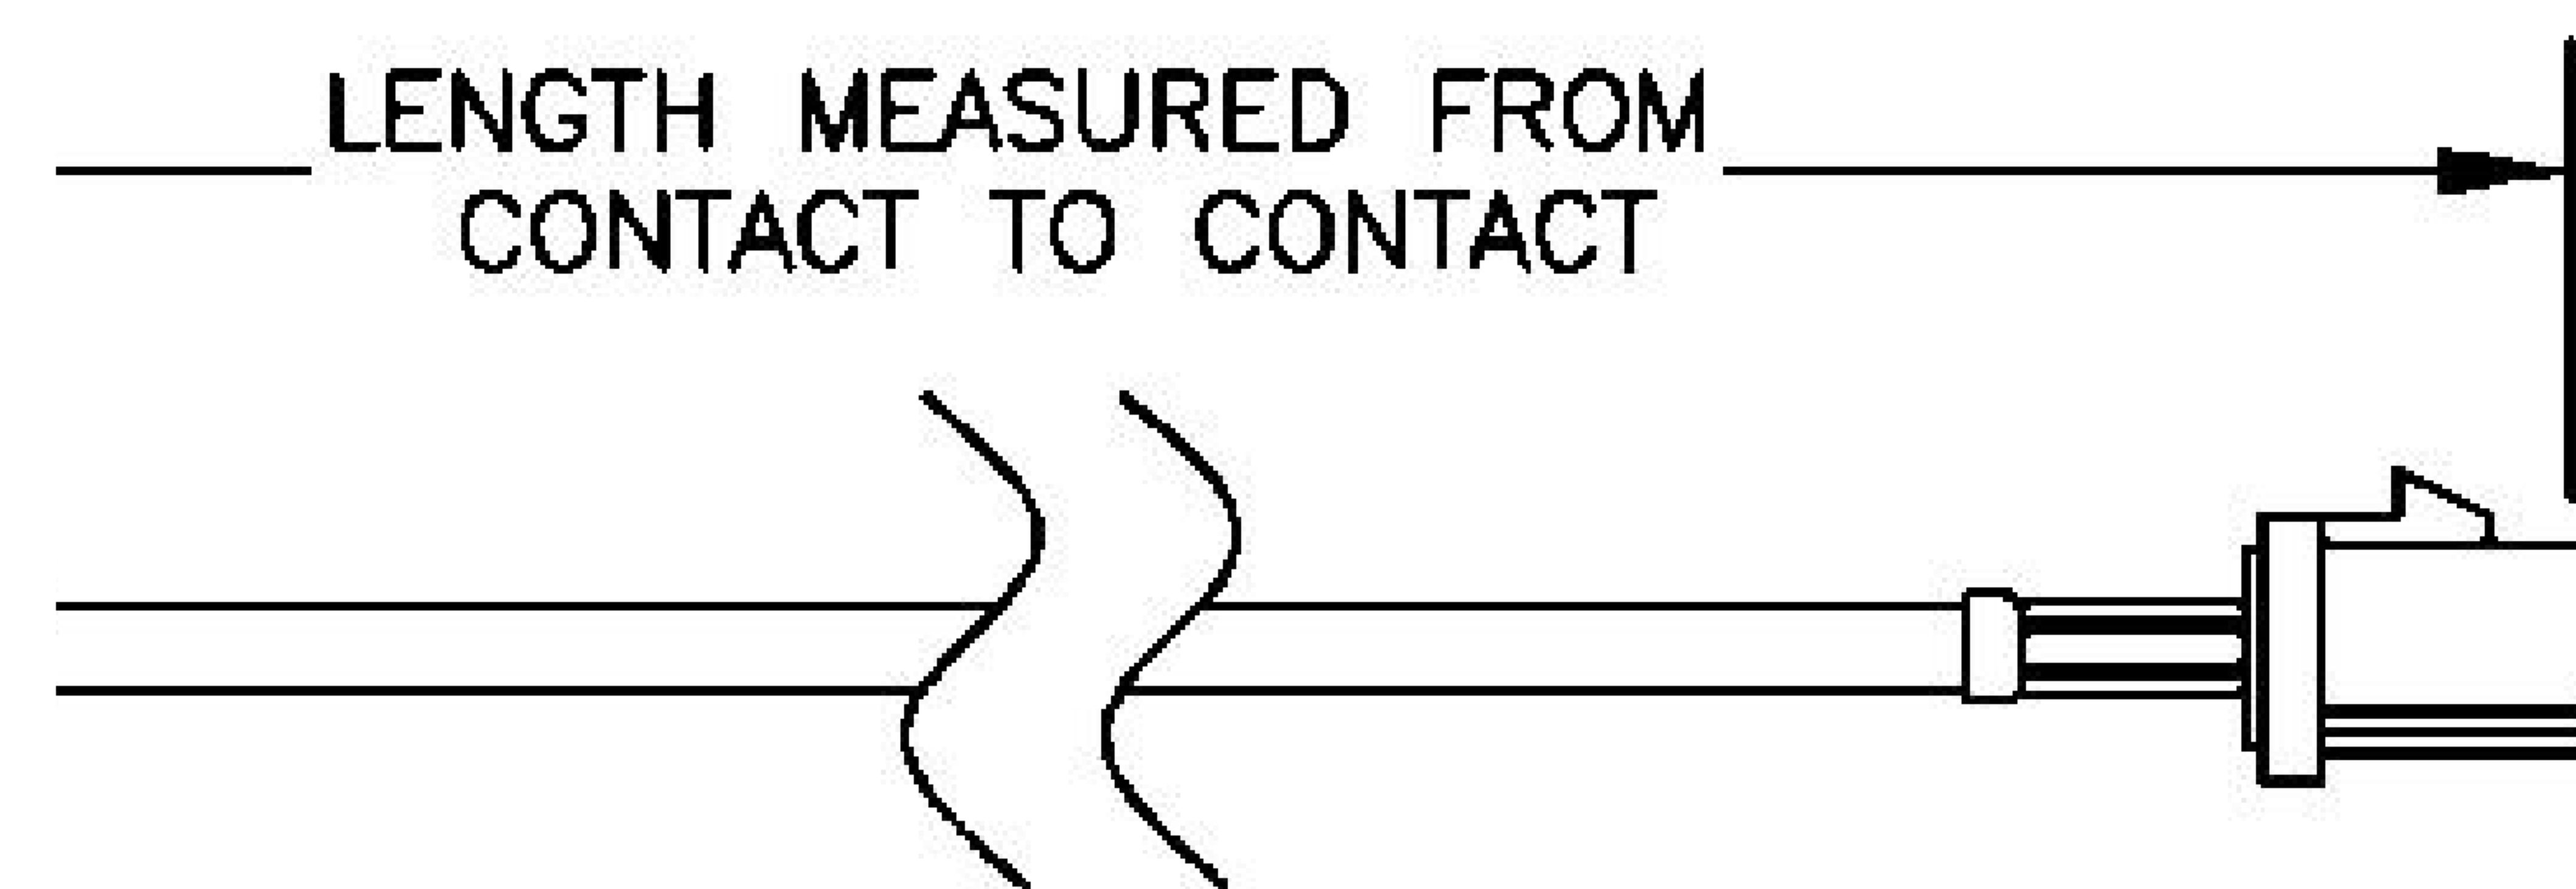

COMPONENTS	IMPEDANCE
FAKRA PLUG	50 OHM
FAKRA PLUG	50 OHM
ET38414	50 OHM

Standard Lengths	
-12	12 <sup>H</sup>
-24	24"
-36	36"
■48	48 <sup>M</sup>
-60	60"
-XXX	Custom Length in Inches

Part Configurator				
1. Replace Y with code.				
2. Replace XX with length in inches.				
CODING	PLUG	PLUG	COLOR	APPLICATION
A	6 0		BLACK	RADIO WITH PHANTOM SUPPLY
B			WHITE	RADIO WITHOUT PHANTOM SUPPLY
C	a a		BLUE	GPS: TELEMATICS OR NAVIGATION
D	6 6		BORDEAUX	GSM: CELLULAR PHONE
H	a a		VIOLET	GPS: TELEMATICS AND NAVIGATION
I	d d		BEIGE	BLUETOOTH
K		a	CURRY	RADIO WITH IF OUTPUT (ANTENNA DIVERSITY)
Z	6 d		WATER BLUE	NEUTRAL CODING

FAKRA PLUG

FAKRA PLUG

8th Floor, Building 1, Yongfu Science and Technology Center Industrial Park, Nanzha District 5, Humen, 523900, Dongguan, Guangdong, China.

Website: [www.ebeestock.com](http://www.ebeestock.com)

Email: [sales@ebeestock.com](mailto:sales@ebeestock.com)

COAXIAL & FIBER OPTICS

DWG TITLE	ET22142	DES_	black-fakra-plug-to-fakra-plug-cable-12-inch-length-using-rg316-coax-0022139
-----------	---------	------	--

SIZE A | FSCM NO. 53919 | CAD FILE 073102 | SCALE N/A | 127

NOTES:

- UNLESS OTHERWISE SPECIFIED ALL DIMENSIONS ARE NOMINAL.
- ALL SPECIFICATIONS ARE SUBJECT TO CHANGE WITHOUT NOTICE AT ANY TIME.