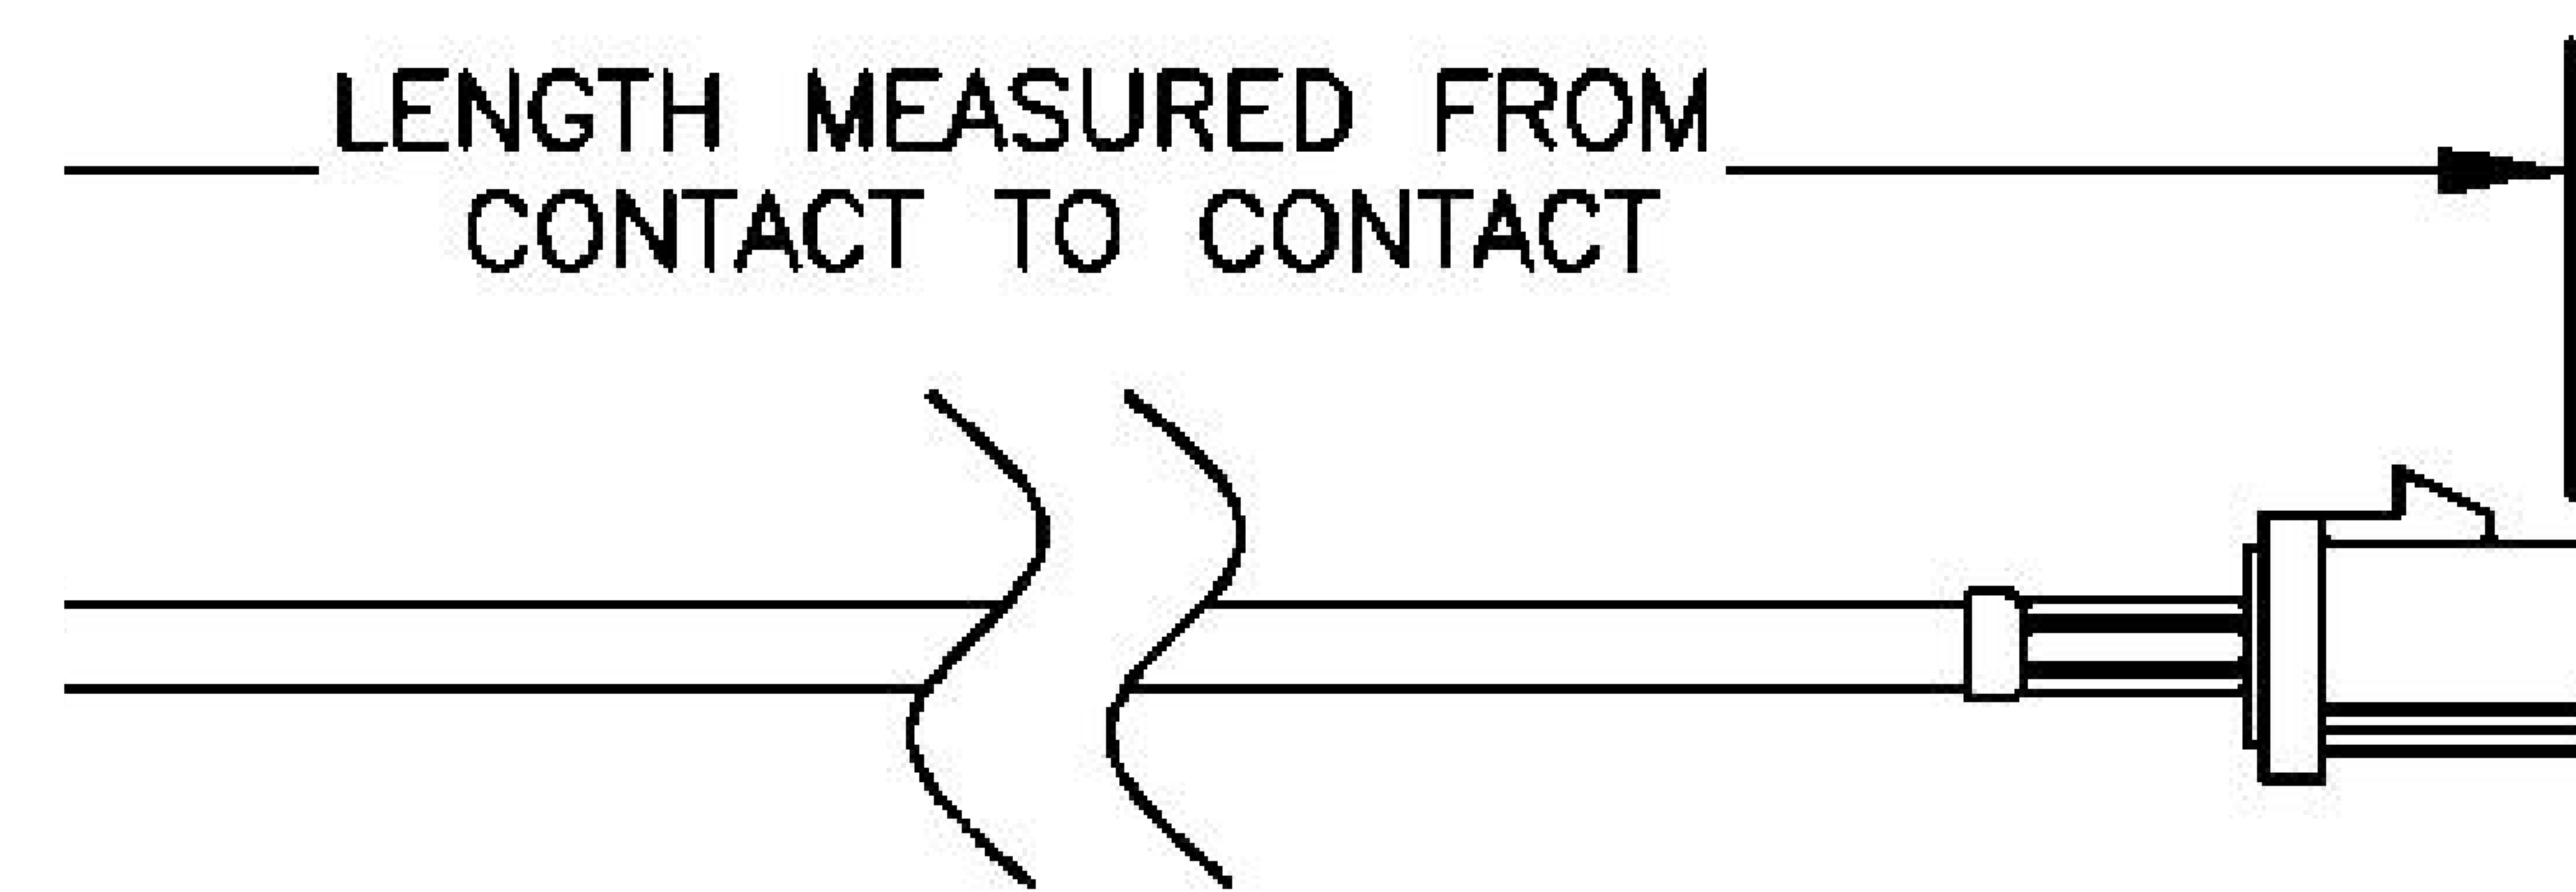

COMPONENTS	IMPEDANCE
FAKRA PLUG	50 OHM
FAKRA PLUG	50 OHM
ET38414	50 OHM

Standard Lengths	
-12	12^H
-24	24"
-36	36"
■48	48^M
-60	60"
-XXX	Custom Length in Inches

Part Configurator				
1. Replace Y with code.				
2. Replace XX with length in inches.				
CODING	PLUG	PLUG	COLOR	APPLICATION
A	6 0		BLACK	RADIO WITH PHANTOM SUPPLY
B			WHITE	RADIO WITHOUT PHANTOM SUPPLY
C	a a		BLUE	GPS: TELEMATICS OR NAVIGATION
D	6 6		BORDEAUX	GSM: CELLULAR PHONE
H	a a		VIOLET	GPS: TELEMATICS AND NAVIGATION
I	d d		BEIGE	BLUETOOTH
K		a	CURRY	RADIO WITH IF OUTPUT (ANTENNA DIVERSITY)
Z	6 d		WATER BLUE	NEUTRAL CODING

FAKRA PLUG

8th Floor, Building 1, Yongfu Science and Technology Center Industrial Park, Nanzha District 5, Humen, 523900, Dongguan, Guangdong, China.

Website: www.ebeestock.com

Email: sales@ebeestock.com

COAXIAL & FIBER OPTICS

DWG TITLE	ET22143	DES_	black-fakra-plug-to-fakra-plug-cable-12-inch-length-using-rg316-coax-0022139

SIZE A | FSCM NO. 53919 | CAD FILE 073102 | SCALE N/A | 127

NOTES:

1. UNLESS OTHERWISE SPECIFIED ALL DIMENSIONS ARE NOMINAL.
2. ALL SPECIFICATIONS ARE SUBJECT TO CHANGE WITHOUT NOTICE AT ANY TIME.