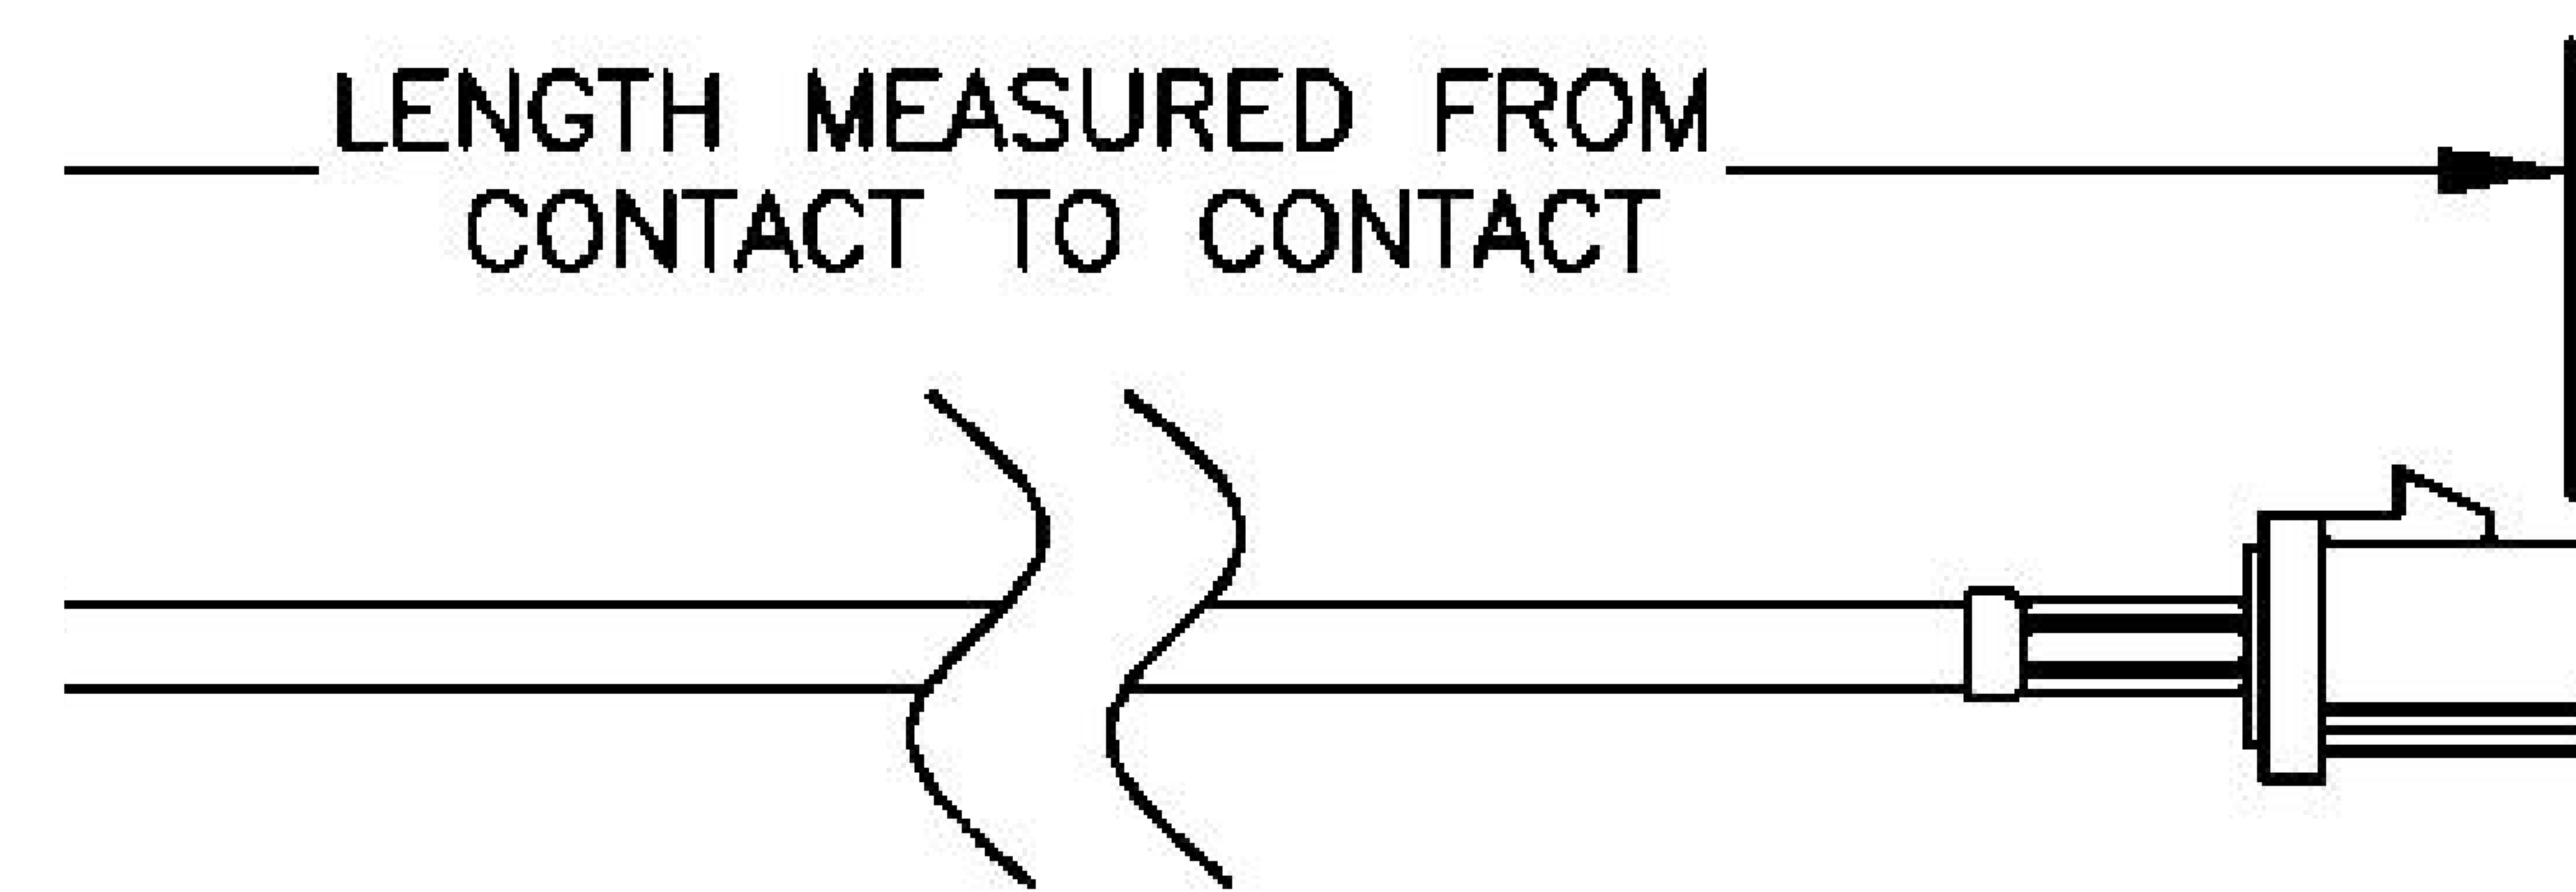

COMPONENTS	IMPEDANCE
FAKRA PLUG	50 OHM
FAKRA PLUG	50 OHM
ET38414	50 OHM

Standard Lengths	
-12	12^H
-24	24"
-36	36"
■48	48^M
-60	60"
-XXX	Custom Length in Inches

Part Configurator				
1. Replace Y with code.				
2. Replace XX with length in inches.				
CODING	PLUG	PLUG	COLOR	APPLICATION
A	6 0		BLACK	RADIO WITH PHANTOM SUPPLY
B			WHITE	RADIO WITHOUT PHANTOM SUPPLY
C	a a		BLUE	GPS: TELEMATICS OR NAVIGATION
D	6 6		BORDEAUX	GSM: CELLULAR PHONE
H	a a		VIOLET	GPS: TELEMATICS AND NAVIGATION
I	d d		BEIGE	BLUETOOTH
K		a	CURRY	RADIO WITH IF OUTPUT (ANTENNA DIVERSITY)
Z	6 d		WATER BLUE	NEUTRAL CODING

FAKRA PLUG

8th Floor, Building 1, Yongfu Science and Technology Center Industrial Park, Nanzha District 5, Humen, 523900, Dongguan, Guangdong, China.

Website: www.ebeestock.com

Email: sales@ebeestock.com

COAXIAL & FIBER OPTICS

DWG TITLE	ET22144	DES_	blue-fakra-plug-to-fakra-plug-cable-12-inch-length-using-rg316-coax-0022144

SIZE A | FSCM NO. 53919 | CAD FILE 073102 | SCALE N/A | 127

NOTES:

1. UNLESS OTHERWISE SPECIFIED ALL DIMENSIONS ARE NOMINAL.
2. ALL SPECIFICATIONS ARE SUBJECT TO CHANGE WITHOUT NOTICE AT ANY TIME.