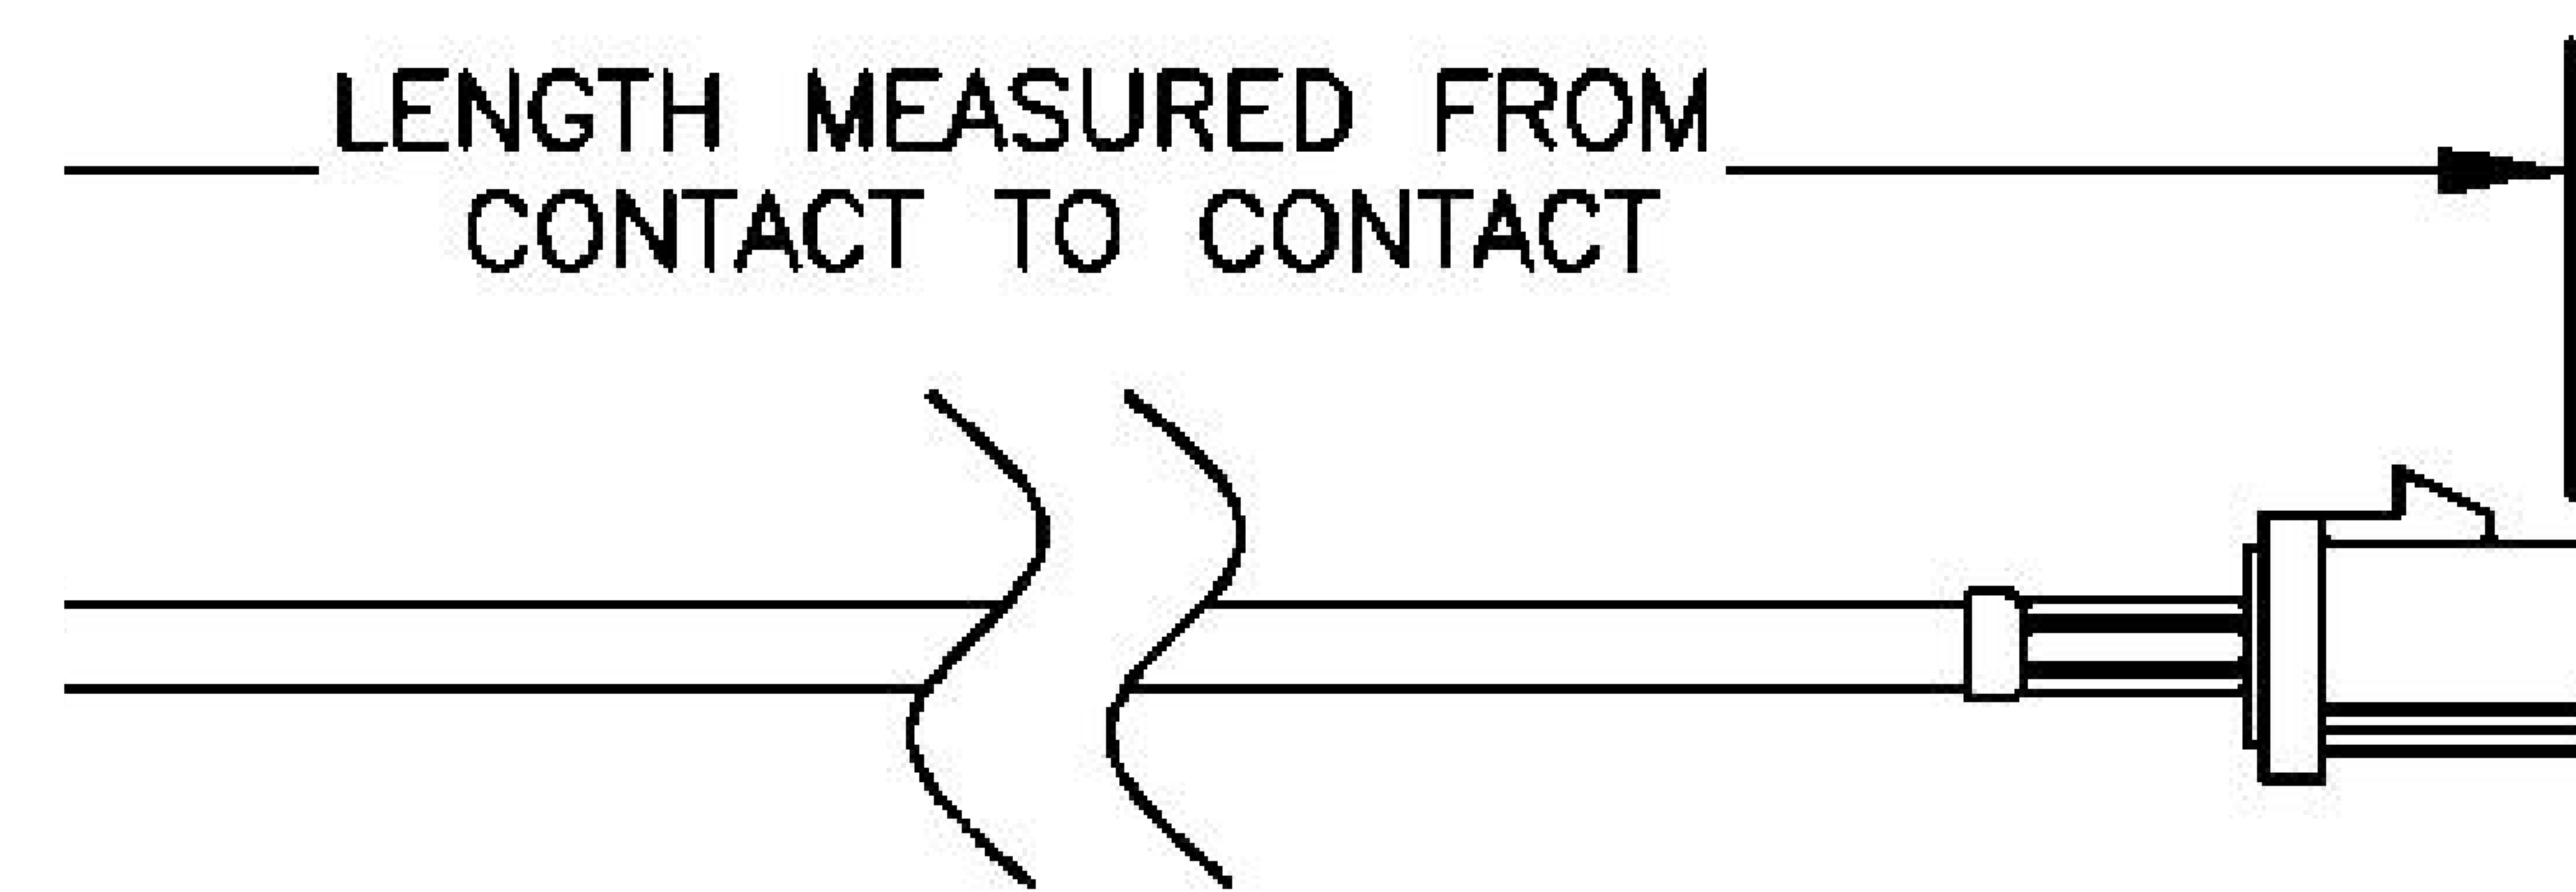

COMPONENTS	IMPEDANCE
FAKRA PLUG	50 OHM
FAKRA PLUG	50 OHM
ET38414	50 OHM

Standard Lengths	
-12	12^H
-24	24"
-36	36"
■48	48^M
-60	60"
-XXX	Custom Length in Inches

Part Configurator				
1. Replace Y with code.				
2. Replace XX with length in inches.				
CODING	PLUG	PLUG	COLOR	APPLICATION
A	6 0		BLACK	RADIO WITH PHANTOM SUPPLY
B			WHITE	RADIO WITHOUT PHANTOM SUPPLY
C	a a		BLUE	GPS: TELEMATICS OR NAVIGATION
D	6 6		BORDEAUX	GSM: CELLULAR PHONE
H	a a		VIOLET	GPS: TELEMATICS AND NAVIGATION
I	d d		BEIGE	BLUETOOTH
K		a	CURRY	RADIO WITH IF OUTPUT (ANTENNA DIVERSITY)
Z	6 d		WATER BLUE	NEUTRAL CODING

FAKRA PLUG

8th Floor, Building 1, Yongfu Science and Technology Center Industrial Park, Nanzha District 5, Humen, 523900, Dongguan, Guangdong, China.

Website: www.ebeestock.com
Email: sales@ebeestock.com

COAXIAL & FIBER OPTICS

DWG TITLE	ET22145	DES_	blue-fakra-plug-to-fakra-plug-cable-12-inch-length-using-rg316-coax-0022144

SIZE A | FSCM NO. 53919 | CAD FILE 073102 | SCALE N/A | 127

1. NOTES:
1. UNLESS OTHERWISE SPECIFIED ALL DIMENSIONS ARE NOMINAL.
  2. ALL SPECIFICATIONS ARE SUBJECT TO CHANGE WITHOUT NOTICE AT ANY TIME.