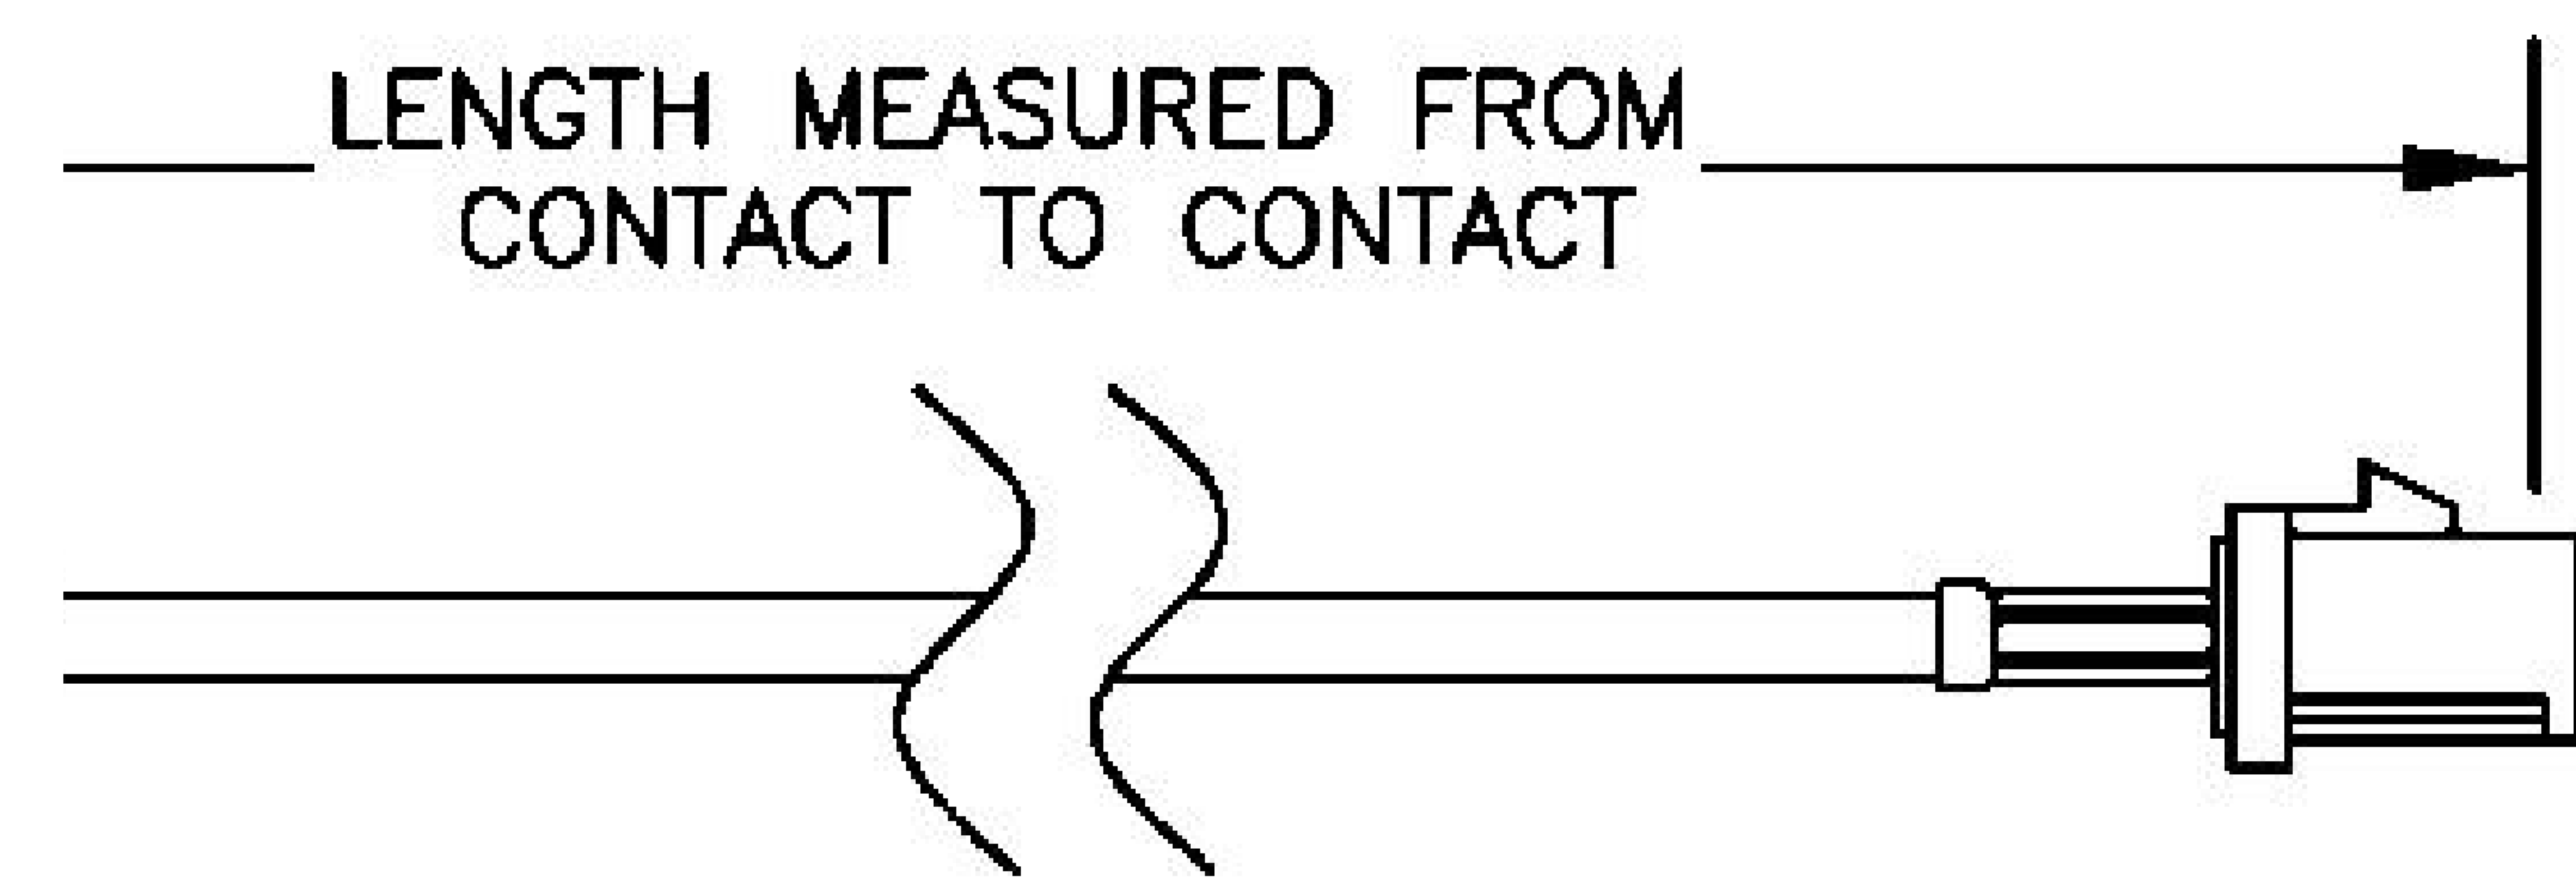

COMPONENTS	IMPEDANCE
FAKRA PLUG	50 OHM
FAKRA PLUG	50 OHM
ET38414	50 OHM

Standard Lengths	
-12	12^H
-24	24"
-36	36"
■48	48^M
-60	60"
-XXX	Custom Length in Inches

Part Configurator				
1. Replace Y with code.				
2. Replace XX with length in inches.				
CODING	PLUG	PLUG	COLOR	APPLICATION
A	6	0	BLACK	RADIO WITH PHANTOM SUPPLY
B			WHITE	RADIO WITHOUT PHANTOM SUPPLY
C	a	a	BLUE	GPS: TELEMATICS OR NAVIGATION
D	6	6	BORDEAUX	GSM: CELLULAR PHONE
H	a	a	VIOLET	GPS: TELEMATICS AND NAVIGATION
I	d	d	BEIGE	BLUETOOTH
K		a	CURRY	RADIO WITH IF OUTPUT (ANTENNA DIVERSITY)
Z	6	d	WATER BLUE	NEUTRAL CODING

FAKRA PLUG

8th Floor, Building 1, Yongfu Science and Technology Center Industrial Park, Nanzha District 5, Humen, 523900, Dongguan, Guangdong, China.

Website: www.ebeestock.com

Email: sales@ebeestock.com

COAXIAL & FIBER OPTICS

DWG TITLE	ET22146	DES_	blue-fakra-plug-to-fakra-plug-cable-12-inch-length-using-rg316-coax-0022144

SIZE A | FSCM NO. 53919 | CAD FILE 073102 | SCALE N/A | 127

NOTES:

1. UNLESS OTHERWISE SPECIFIED ALL DIMENSIONS ARE NOMINAL.
2. ALL SPECIFICATIONS ARE SUBJECT TO CHANGE WITHOUT NOTICE AT ANY TIME.