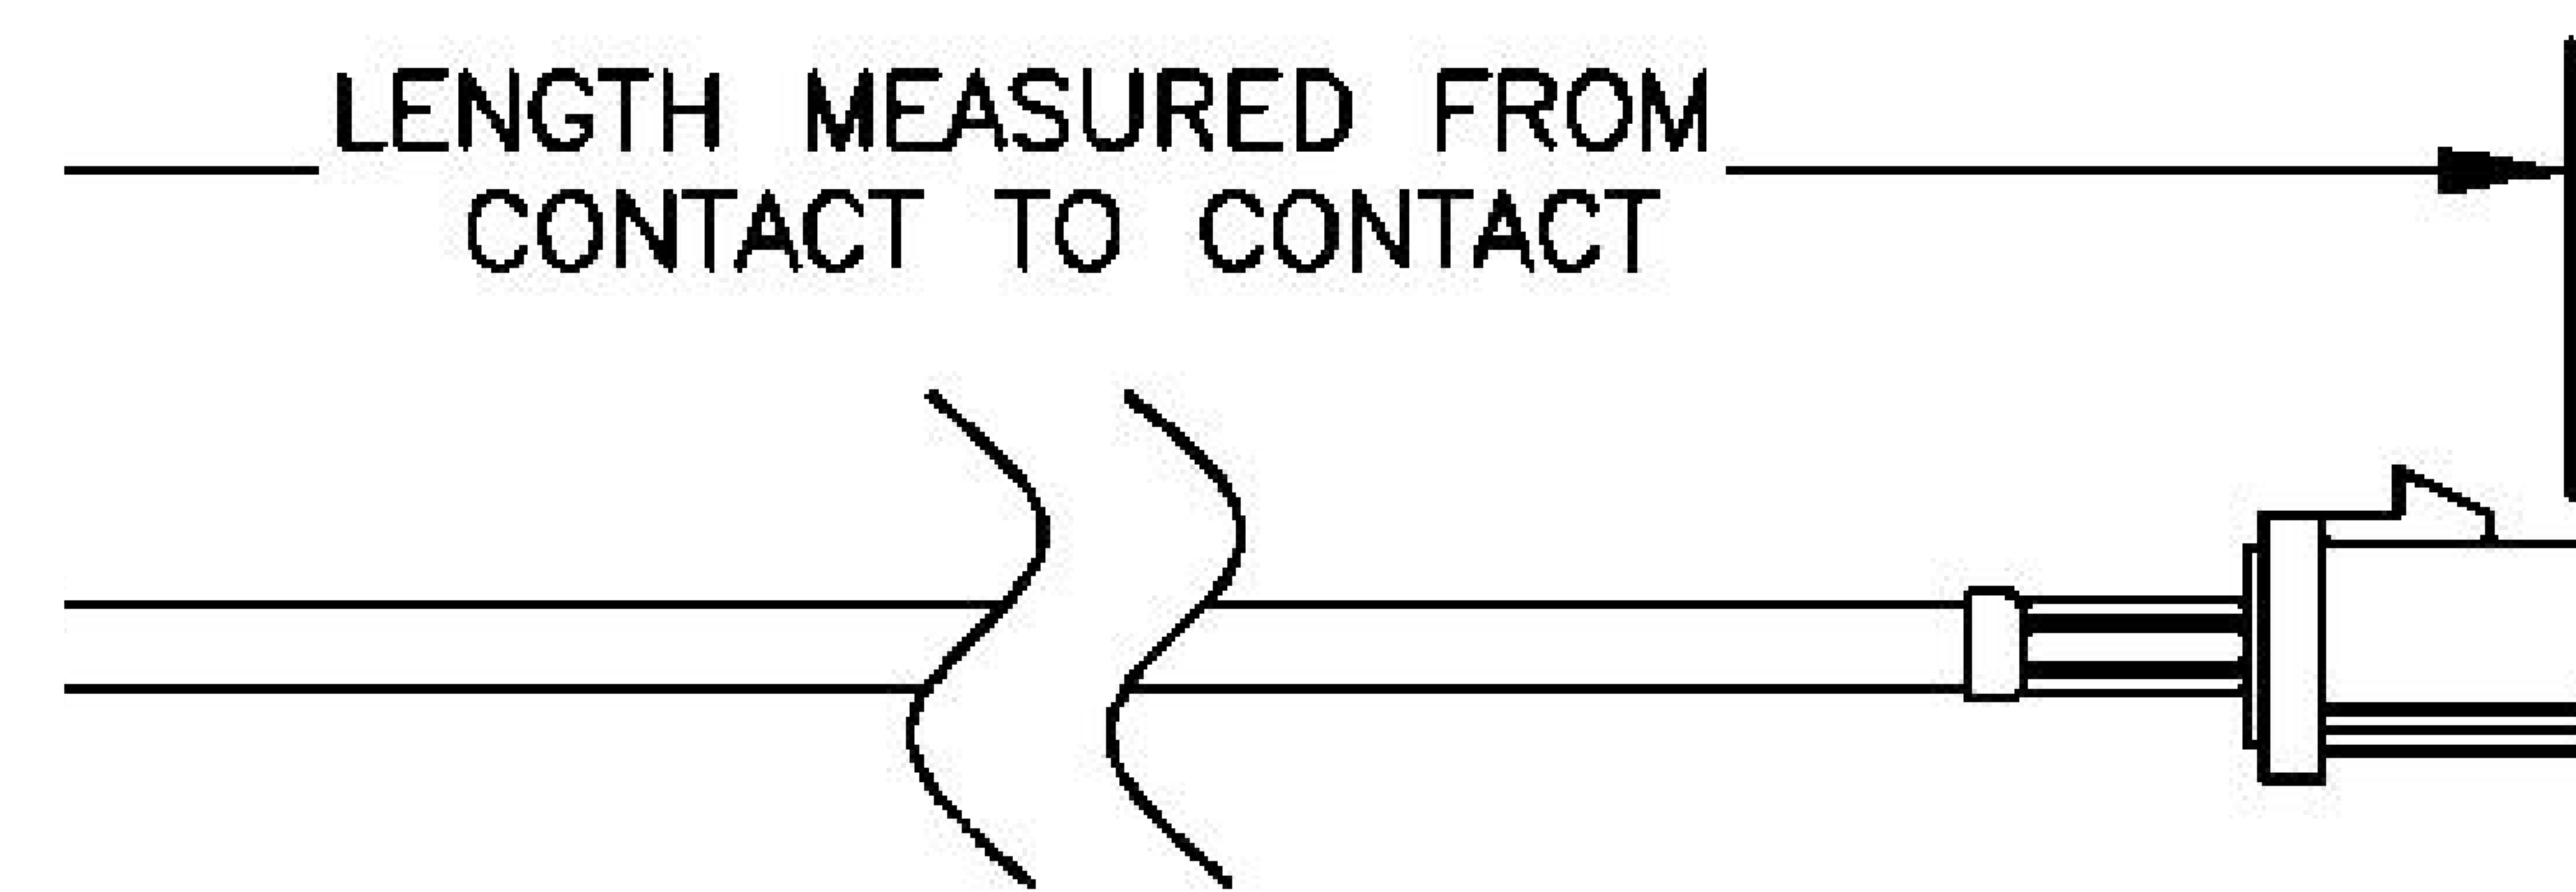

COMPONENTS	IMPEDANCE
FAKRA PLUG	50 OHM
FAKRA PLUG	50 OHM
ET38414	50 OHM

Standard Lengths	
-12	12^H
-24	24"
-36	36"
■48	48^M
-60	60"
-XXX	Custom Length in Inches

Part Configurator				
1. Replace Y with code.				
2. Replace XX with length in inches.				
CODING	PLUG	PLUG	COLOR	APPLICATION
A	6	0	BLACK	RADIO WITH PHANTOM SUPPLY
B			WHITE	RADIO WITHOUT PHANTOM SUPPLY
C	a	a	BLUE	GPS: TELEMATICS OR NAVIGATION
D	6	6	BORDEAUX	GSM: CELLULAR PHONE
H	a	a	VIOLET	GPS: TELEMATICS AND NAVIGATION
I	d	d	BEIGE	BLUETOOTH
K		a	CURRY	RADIO WITH IF OUTPUT (ANTENNA DIVERSITY)
Z	6	d	WATER BLUE	NEUTRAL CODING

FAKRA PLUG

8th Floor, Building 1, Yongfu Science and Technology Center Industrial Park, Nanzha District 5, Humen, 523900, Dongguan, Guangdong, China.

Website: www.ebeestock.com

Email: sales@ebeestock.com

COAXIAL & FIBER OPTICS

DWG TITLE	ET22147	DES_	blue-fakra-plug-to-fakra-plug-cable-12-inch-length-using-rg316-coax-0022144

SIZE A | FSCM NO. 53919 | CAD FILE 073102 | SCALE N/A | 127

NOTES:

1. UNLESS OTHERWISE SPECIFIED ALL DIMENSIONS ARE NOMINAL.
2. ALL SPECIFICATIONS ARE SUBJECT TO CHANGE WITHOUT NOTICE AT ANY TIME.