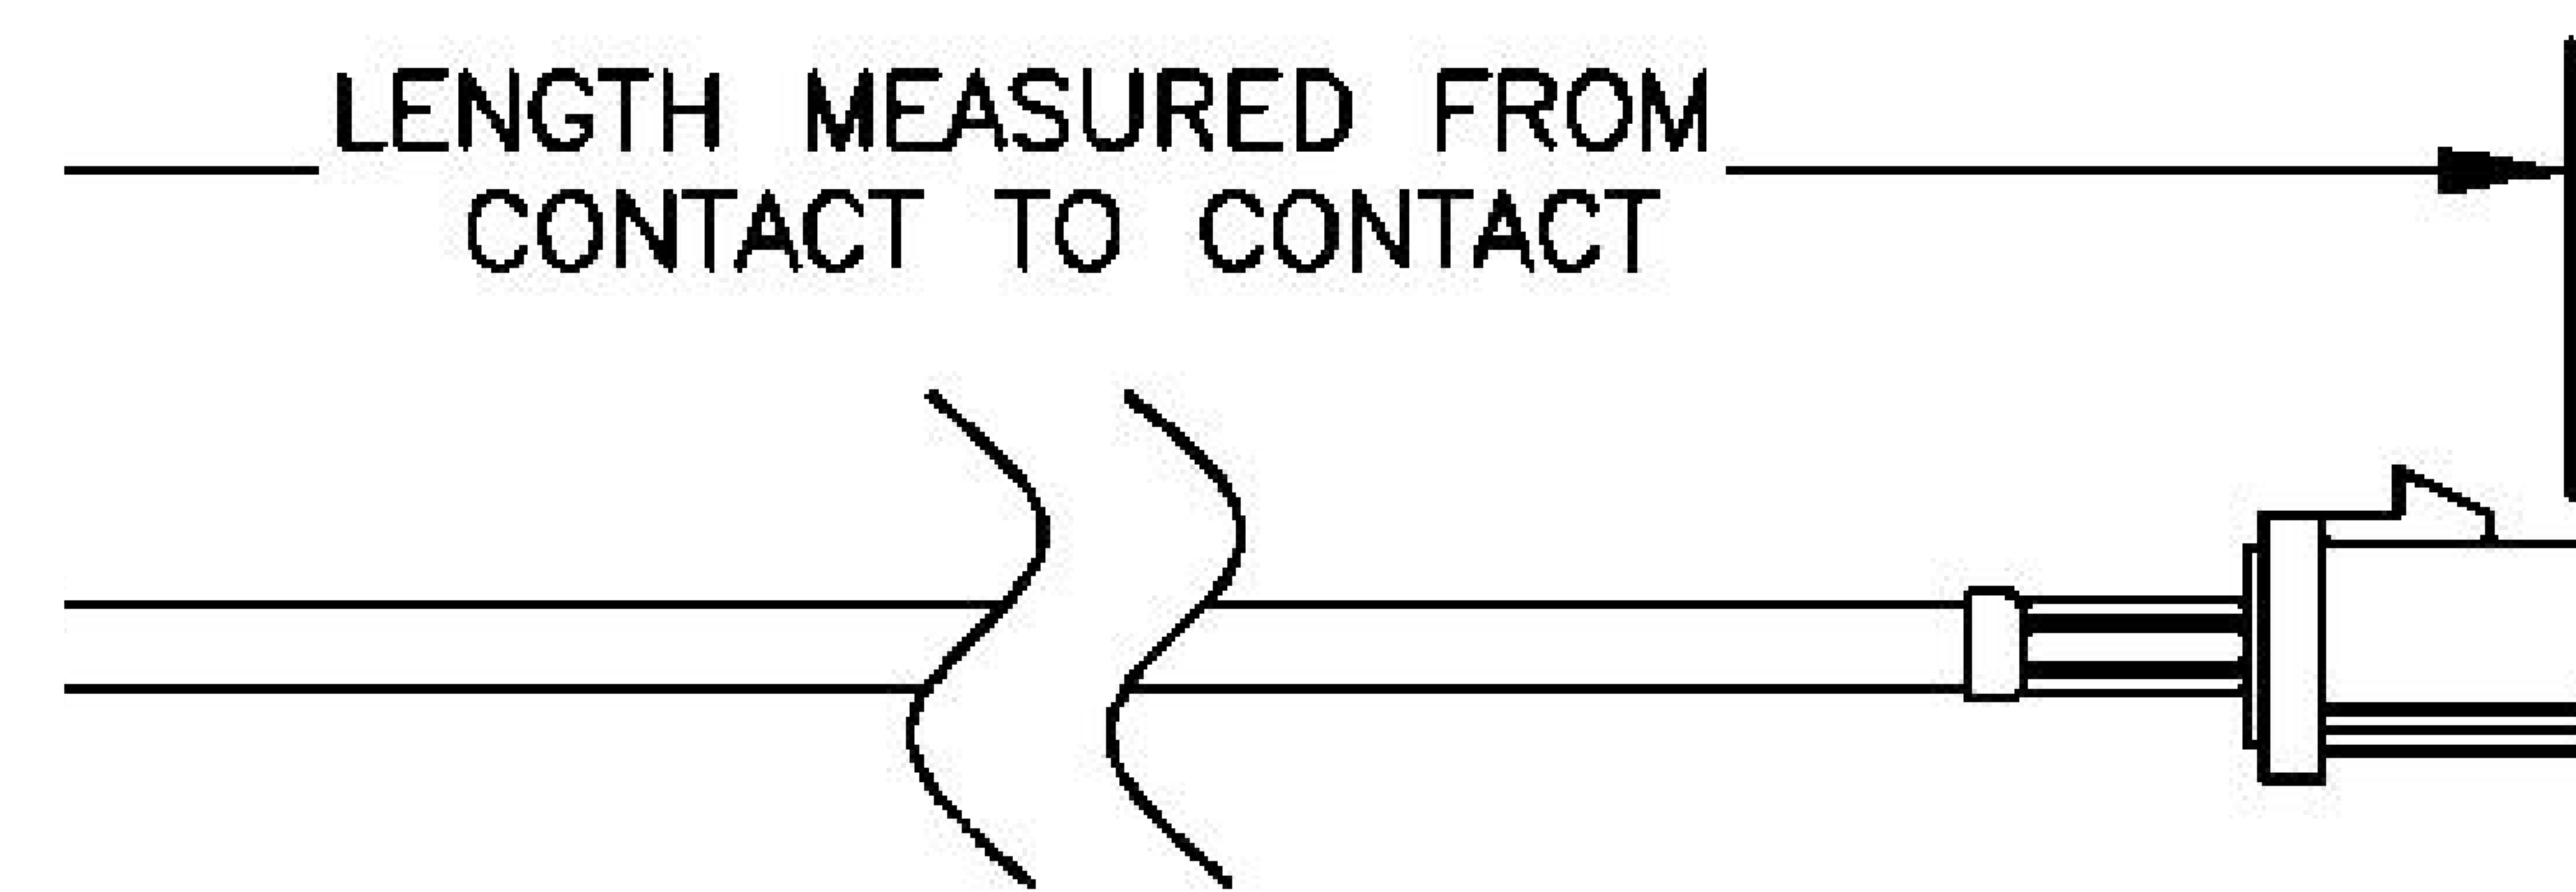

COMPONENTS	IMPEDANCE
FAKRA PLUG	50 OHM
FAKRA PLUG	50 OHM
ET38414	50 OHM

Standard Lengths	
-12	12^H
-24	24"
-36	36"
■48	48^M
-60	60"
-XXX	Custom Length in Inches

Part Configurator				
1. Replace Y with code.				
2. Replace XX with length in inches.				
CODING	PLUG	PLUG	COLOR	APPLICATION
A	60		BLACK	RADIO WITH PHANTOM SUPPLY
B			WHITE	RADIO WITHOUT PHANTOM SUPPLY
C	aa		BLUE	GPS: TELEMATICS OR NAVIGATION
D	66		BORDEAUX	GSM: CELLULAR PHONE
H	aa		VIOLET	GPS: TELEMATICS AND NAVIGATION
I	dd		BEIGE	BLUETOOTH
K		a	CURRY	RADIO WITH IF OUTPUT (ANTENNA DIVERSITY)
Z	6d		WATER BLUE	NEUTRAL CODING

FAKRA PLUG

8th Floor, Building 1, Yongfu Science and Technology Center Industrial Park, Nanzha District 5, Humen, 523900, Dongguan, Guangdong, China.

Website: www.ebeestock.com
Email: sales@ebeestock.com

COAXIAL & FIBER OPTICS

DWG TITLE	ET22148	DES_	blue-fakra-plug-to-fakra-plug-cable-12-inch-length-using-rg316-coax-0022144

SIZE A | FSCM NO. 53919 | CAD FILE 073102 | SCALE N/A | 127

1. NOTES:
1. UNLESS OTHERWISE SPECIFIED ALL DIMENSIONS ARE NOMINAL.
  2. ALL SPECIFICATIONS ARE SUBJECT TO CHANGE WITHOUT NOTICE AT ANY TIME.