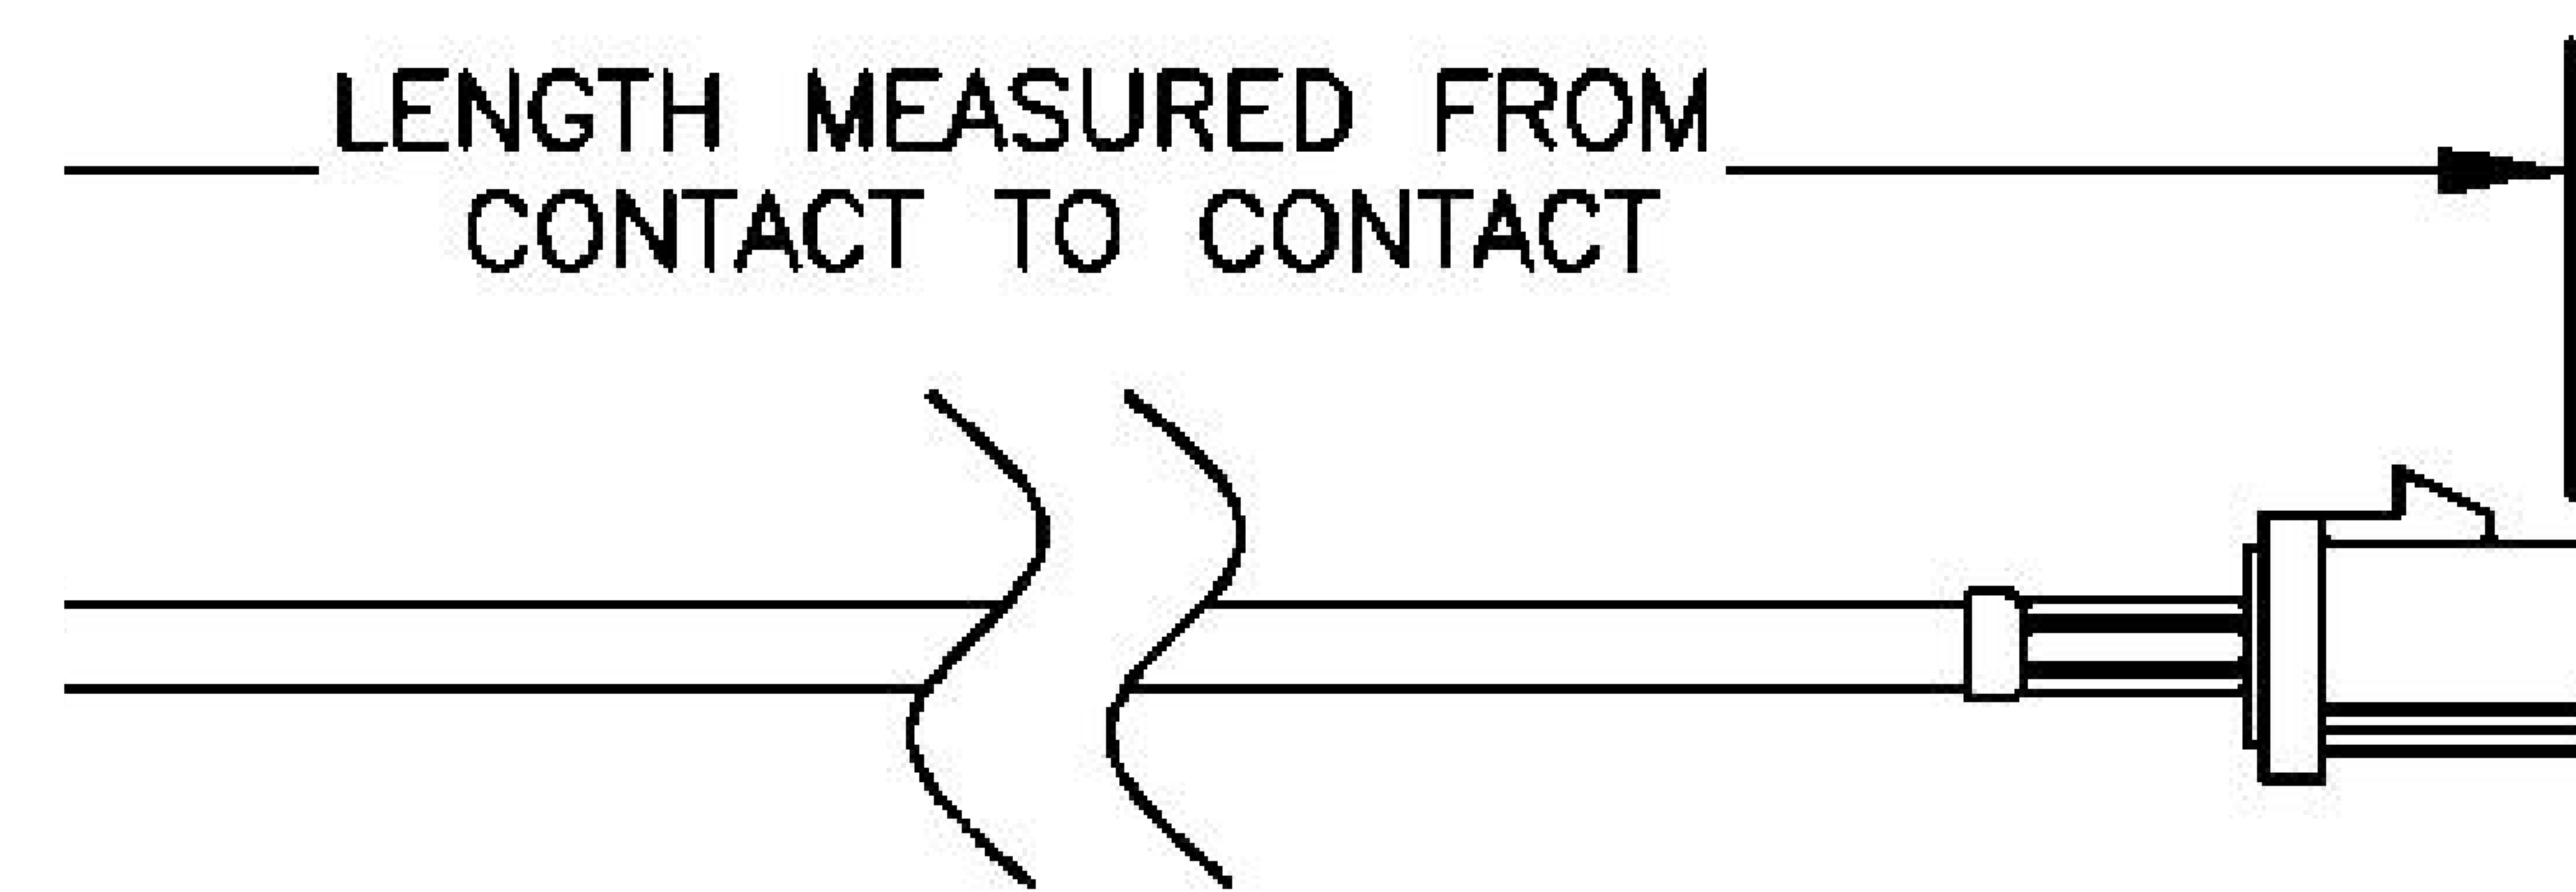

COMPONENTS	IMPEDANCE
FAKRA PLUG	50 OHM
FAKRA PLUG	50 OHM
ET38414	50 OHM

Standard Lengths	
-12	12^H
-24	24"
-36	36"
■48	48^M
-60	60"
-XXX	Custom Length in Inches

Part Configurator				
1. Replace Y with code.				
2. Replace XX with length in inches.				
CODING	PLUG	PLUG	COLOR	APPLICATION
A	6 0		BLACK	RADIO WITH PHANTOM SUPPLY
B			WHITE	RADIO WITHOUT PHANTOM SUPPLY
C	a a		BLUE	GPS: TELEMATICS OR NAVIGATION
D	6 6		BORDEAUX	GSM: CELLULAR PHONE
H	a a		VIOLET	GPS: TELEMATICS AND NAVIGATION
I	d d		BEIGE	BLUETOOTH
K		a	CURRY	RADIO WITH IF OUTPUT (ANTENNA DIVERSITY)
Z	6 d		WATER BLUE	NEUTRAL CODING

FAKRA PLUG

8th Floor, Building 1, Yongfu Science and Technology Center Industrial Park, Nanzha District 5, Humen, 523900, Dongguan, Guangdong, China.

Website: www.ebeestock.com

Email: sales@ebeestock.com

COAXIAL & FIBER OPTICS

DWG TITLE	ET22149	DES_	bordeaux-fakra-plug-to-fakra-plug-cable-12-inch-length-using-rg316-coax-0022149

SIZE A | FSCM NO. 53919 | CAD FILE 073102 | SCALE N/A | 127

NOTES:

1. UNLESS OTHERWISE SPECIFIED ALL DIMENSIONS ARE NOMINAL.
2. ALL SPECIFICATIONS ARE SUBJECT TO CHANGE WITHOUT NOTICE AT ANY TIME.