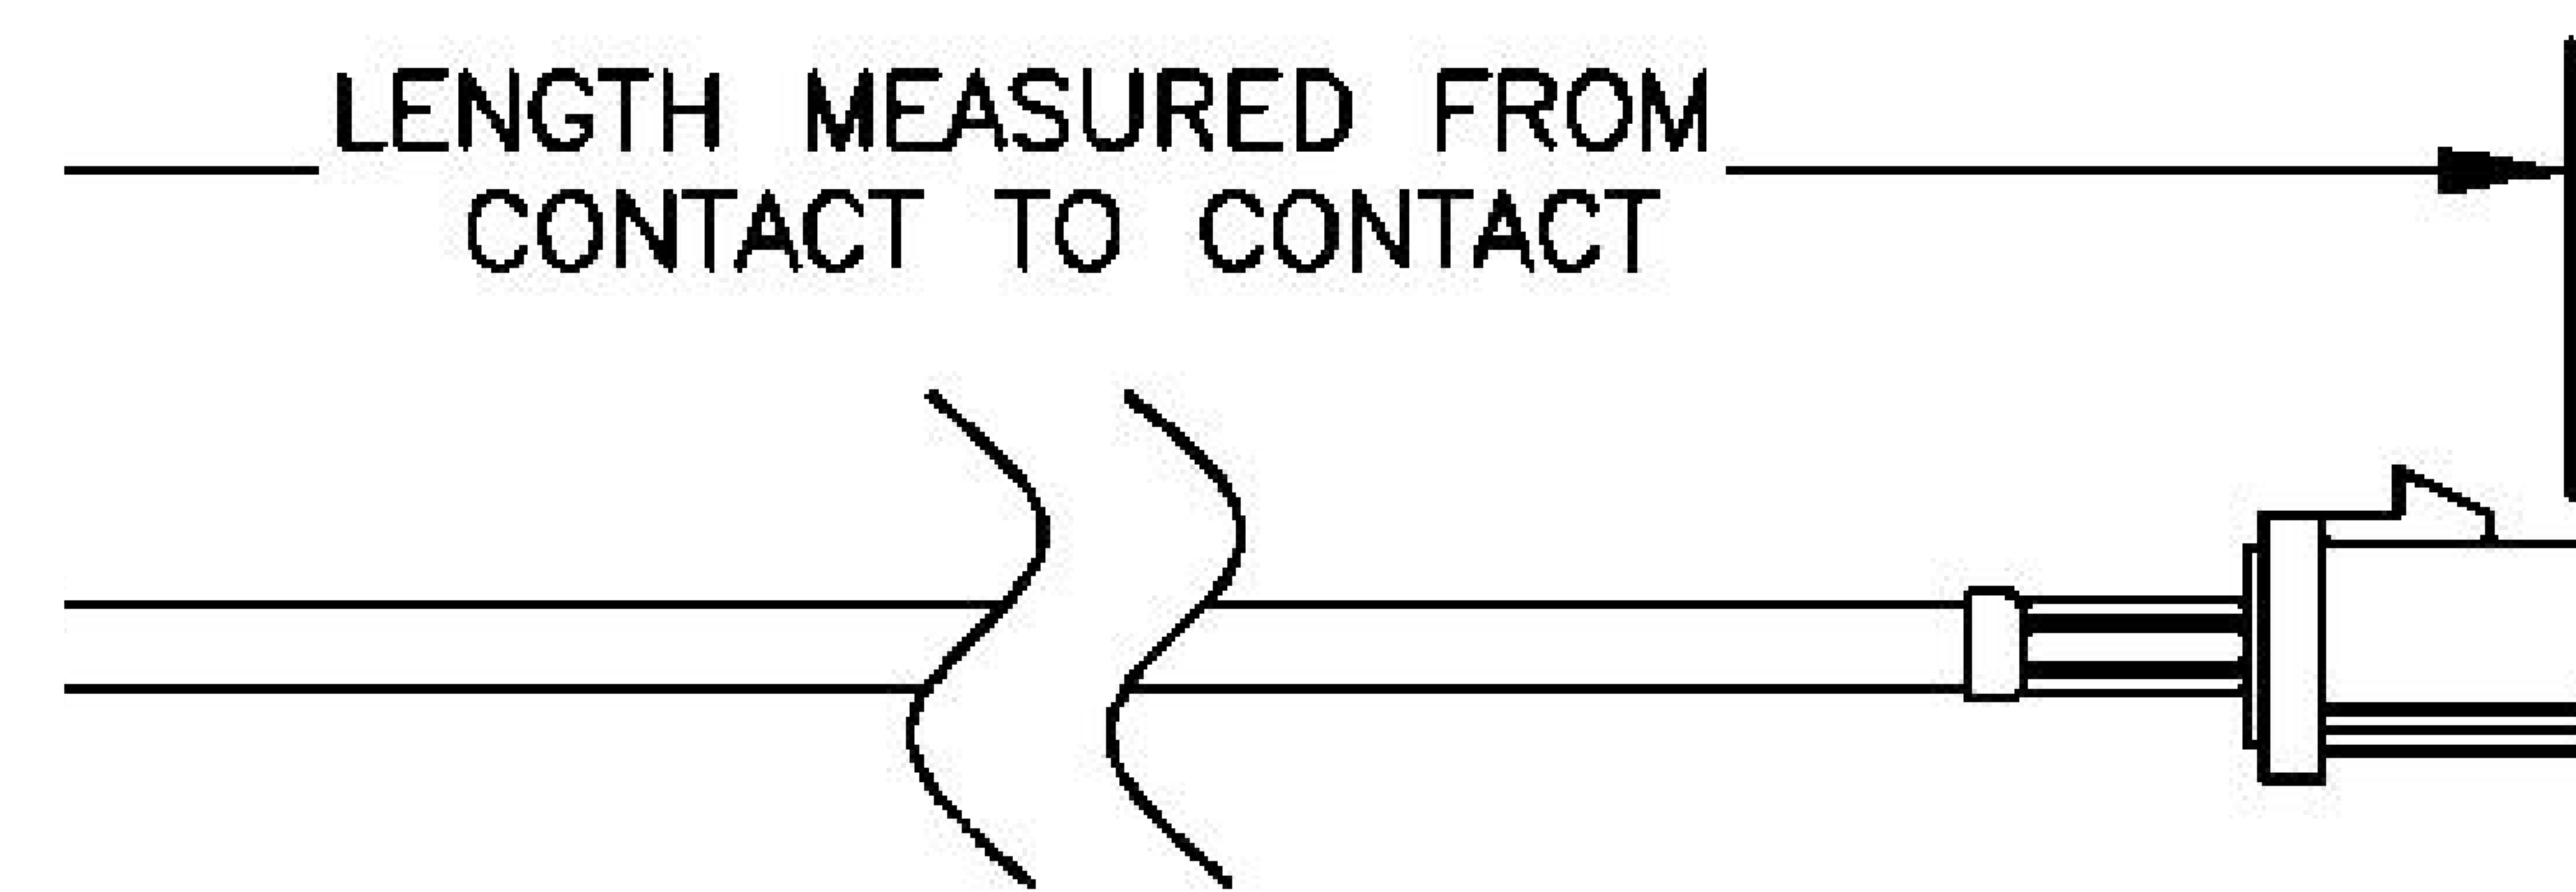

COMPONENTS	IMPEDANCE
FAKRA PLUG	50 OHM
FAKRA PLUG	50 OHM
ET38414	50 OHM

Standard Lengths	
-12	12^H
-24	24"
-36	36"
■48	48^M
-60	60"
-XXX	Custom Length in Inches

Part Configurator				
1. Replace Y with code.				
2. Replace XX with length in inches.				
CODING	PLUG	PLUG	COLOR	APPLICATION
A	6 0		BLACK	RADIO WITH PHANTOM SUPPLY
B			WHITE	RADIO WITHOUT PHANTOM SUPPLY
C	a a		BLUE	GPS: TELEMATICS OR NAVIGATION
D	6 6		BORDEAUX	GSM: CELLULAR PHONE
H	a a		VIOLET	GPS: TELEMATICS AND NAVIGATION
I	d d		BEIGE	BLUETOOTH
K		a	CURRY	RADIO WITH IF OUTPUT (ANTENNA DIVERSITY)
Z	6 d		WATER BLUE	NEUTRAL CODING

FAKRA PLUG

8th Floor, Building 1, Yongfu Science and Technology Center Industrial Park, Nanzha District 5, Humen, 523900, Dongguan, Guangdong, China.

Website: www.ebeestock.com
Email: sales@ebeestock.com

COAXIAL & FIBER OPTICS

DWG TITLE	ET22150	DES_	bordeaux-fakra-plug-to-fakra-plug-cable-12-inch-length-using-rg316-coa-x-0022149

SIZE A | FSCM NO. 53919 | CAD FILE 073102 | SCALE N/A | 127

1. NOTES:
1. UNLESS OTHERWISE SPECIFIED ALL DIMENSIONS ARE NOMINAL.
  2. ALL SPECIFICATIONS ARE SUBJECT TO CHANGE WITHOUT NOTICE AT ANY TIME.