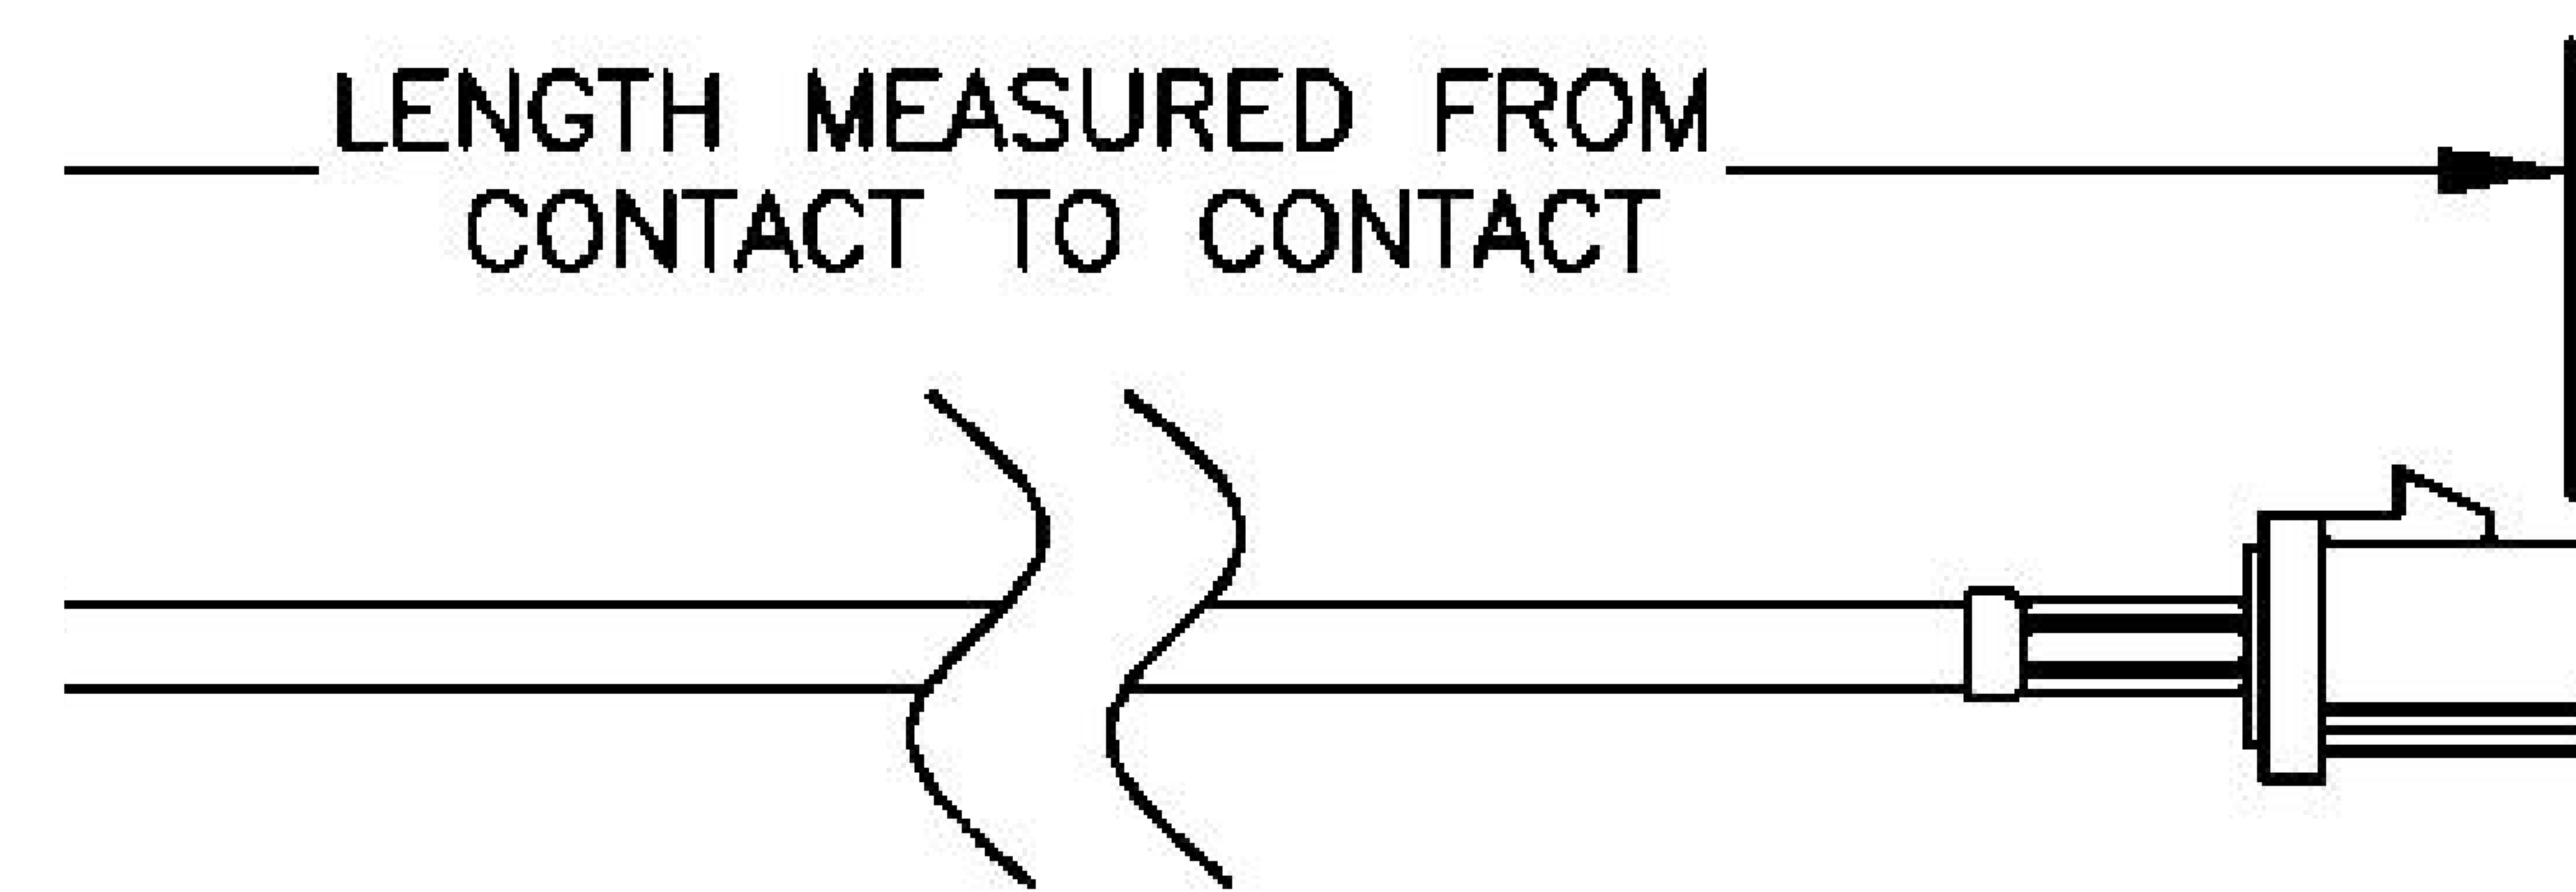

COMPONENTS	IMPEDANCE
FAKRA PLUG	50 OHM
FAKRA PLUG	50 OHM
ET38414	50 OHM

Standard Lengths	
-12	12 <sup>H</sup>
-24	24"
-36	36"
■48	48 <sup>M</sup>
-60	60"
-XXX	Custom Length in Inches

Part Configurator				
1. Replace Y with code.				
2. Replace XX with length in inches.				
CODING	PLUG	PLUG	COLOR	APPLICATION
A	6 0		BLACK	RADIO WITH PHANTOM SUPPLY
B			WHITE	RADIO WITHOUT PHANTOM SUPPLY
C	a a		BLUE	GPS: TELEMATICS OR NAVIGATION
D	6 6		BORDEAUX	GSM: CELLULAR PHONE
H	a a		VIOLET	GPS: TELEMATICS AND NAVIGATION
I	d d		BEIGE	BLUETOOTH
K		a	CURRY	RADIO WITH IF OUTPUT (ANTENNA DIVERSITY)
Z	6 d		WATER BLUE	NEUTRAL CODING

FAKRA PLUG

FAKRA PLUG

8th Floor, Building 1, Yongfu Science and Technology Center Industrial Park, Nanzha District 5, Humen, 523900, Dongguan, Guangdong, China.

Website: [www.ebeestock.com](http://www.ebeestock.com)

SIZE A | FSCM NO. 53919 | CAD FILE 073102 | SCALE N/A | 127

NOTES:

- UNLESS OTHERWISE SPECIFIED ALL DIMENSIONS ARE NOMINAL.
- ALL SPECIFICATIONS ARE SUBJECT TO CHANGE WITHOUT NOTICE AT ANY TIME.