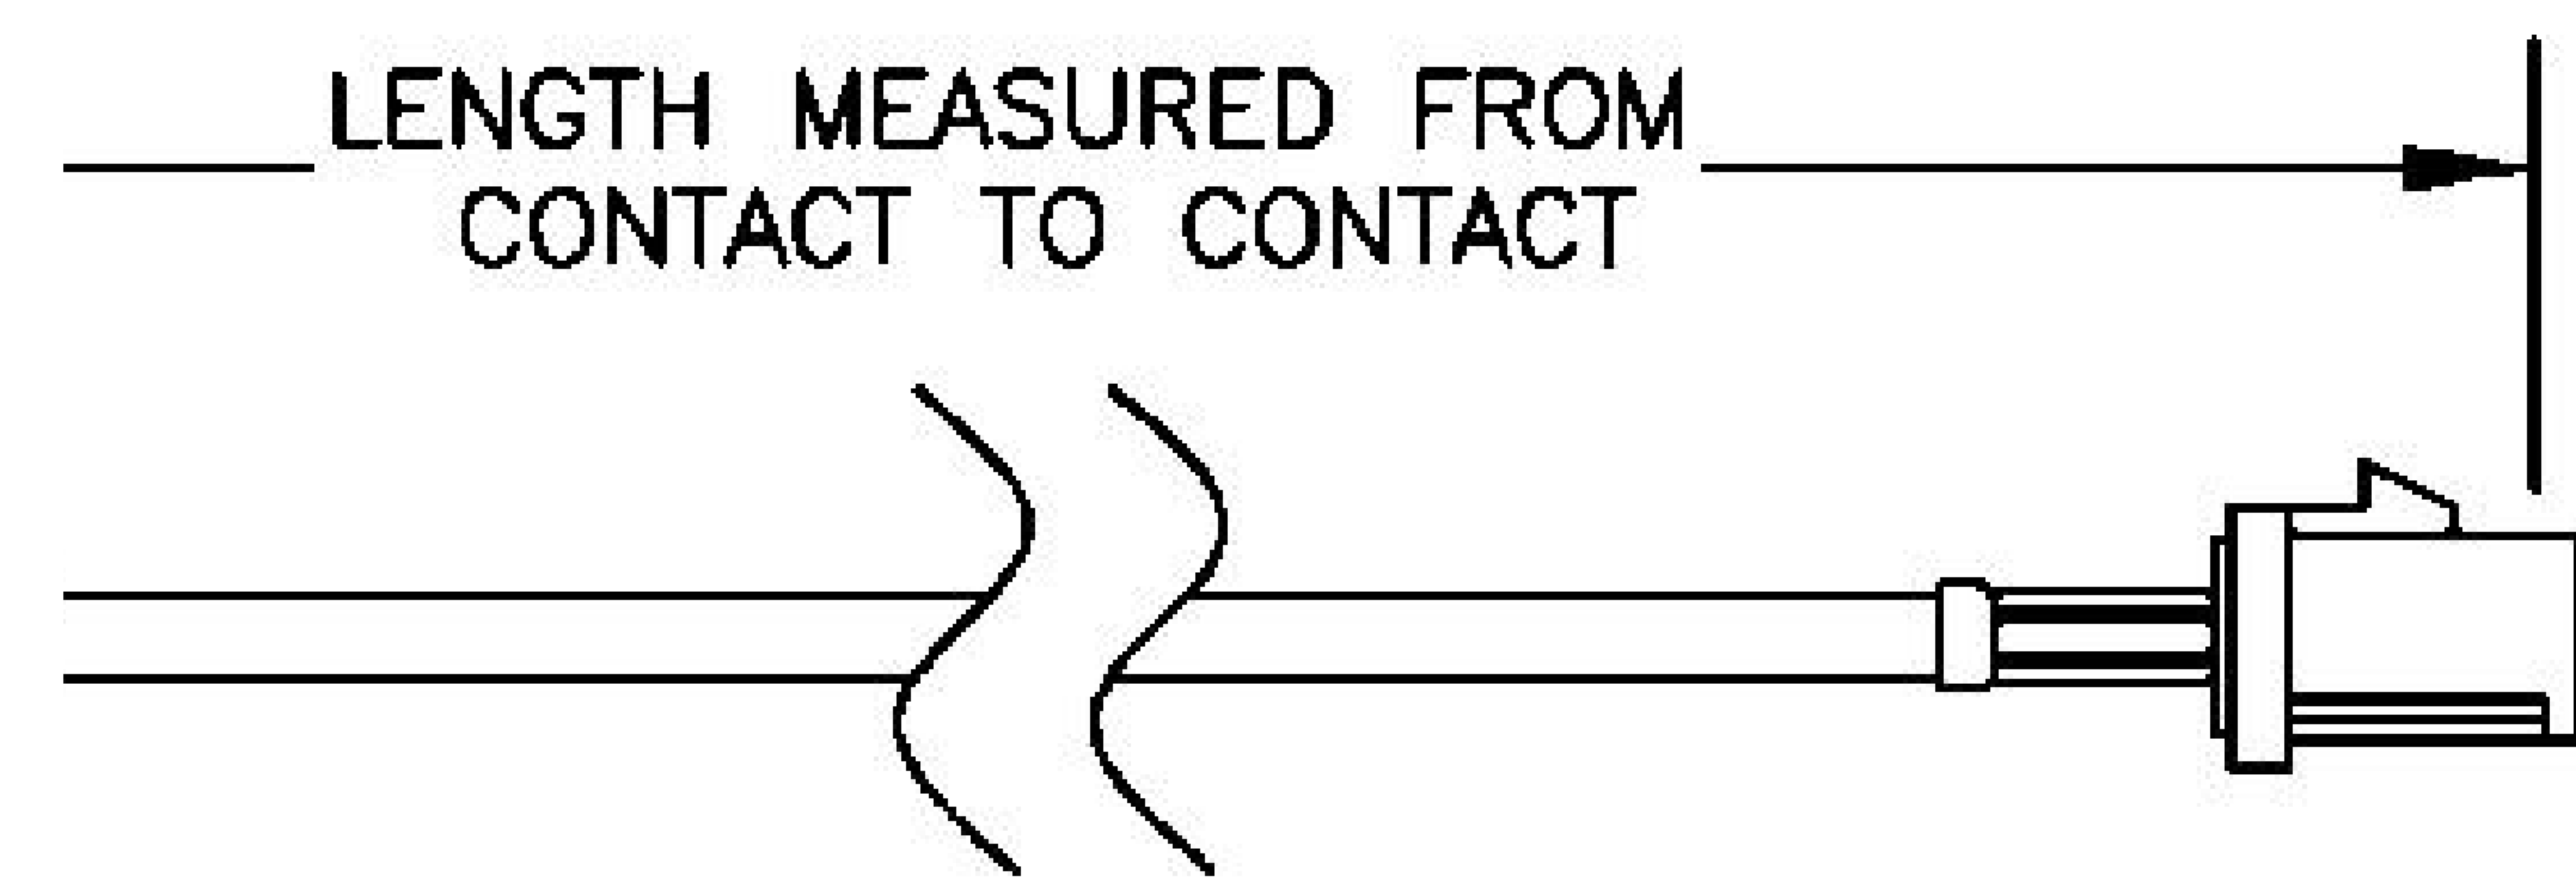

COMPONENTS	IMPEDANCE
FAKRA PLUG	50 OHM
FAKRA PLUG	50 OHM
ET38414	50 OHM

Standard Lengths	
-12	12^H
-24	24"
-36	36"
■48	48^M
-60	60"
-XXX	Custom Length in Inches

Part Configurator				
1. Replace Y with code.				
2. Replace XX with length in inches.				
CODING	PLUG	PLUG	COLOR	APPLICATION
A	6 0		BLACK	RADIO WITH PHANTOM SUPPLY
B			WHITE	RADIO WITHOUT PHANTOM SUPPLY
C	a a		BLUE	GPS: TELEMATICS OR NAVIGATION
D	6 6		BORDEAUX	GSM: CELLULAR PHONE
H	a a		VIOLET	GPS: TELEMATICS AND NAVIGATION
I	d d		BEIGE	BLUETOOTH
K		a	CURRY	RADIO WITH IF OUTPUT (ANTENNA DIVERSITY)
Z	6 d		WATER BLUE	NEUTRAL CODING

FAKRA PLUG

8th Floor, Building 1, Yongfu Science and Technology Center Industrial Park, Nanzha District 5, Humen, 523900, Dongguan, Guangdong, China.

Website: www.ebeestock.com
Email: sales@ebeestock.com

COAXIAL & FIBER OPTICS

DWG TITLE	ET22152	DES_	bordeaux-fakra-plug-to-fakra-plug-cable-12-inch-length-using-rg316-coa-x-0022149

SIZE A | FSCM NO. 53919 | CAD FILE 073102 | SCALE N/A | 127

1. NOTES:
1. UNLESS OTHERWISE SPECIFIED ALL DIMENSIONS ARE NOMINAL.
  2. ALL SPECIFICATIONS ARE SUBJECT TO CHANGE WITHOUT NOTICE AT ANY TIME.