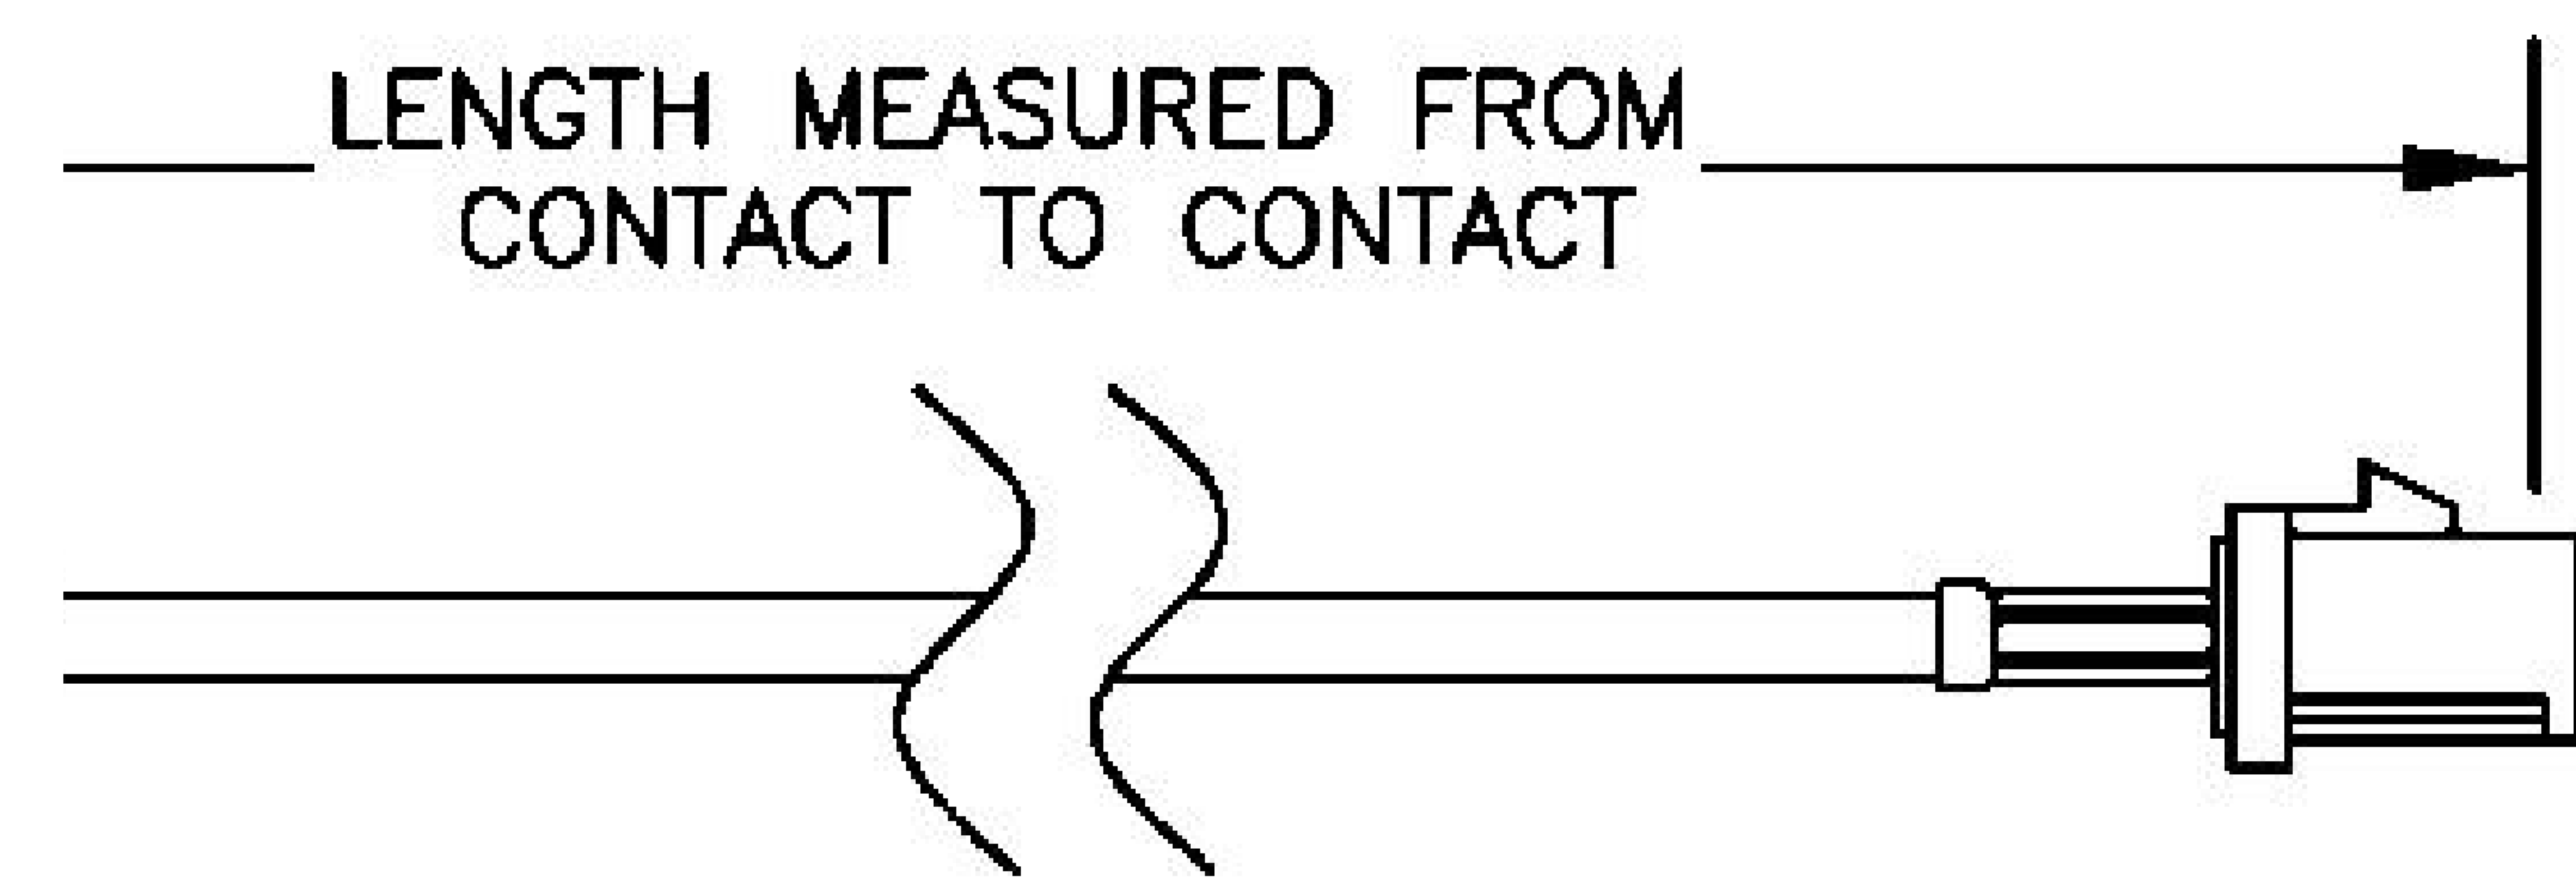

COMPONENTS	IMPEDANCE
FAKRA PLUG	50 OHM
FAKRA PLUG	50 OHM
ET38414	50 OHM

Standard Lengths	
-12	12^H
-24	24"
-36	36"
■48	48^M
-60	60"
-XXX	Custom Length in Inches

Part Configurator				
1. Replace Y with code.				
2. Replace XX with length in inches.				
CODING	PLUG	PLUG	COLOR	APPLICATION
A	6 0		BLACK	RADIO WITH PHANTOM SUPPLY
B			WHITE	RADIO WITHOUT PHANTOM SUPPLY
C	a a		BLUE	GPS: TELEMATICS OR NAVIGATION
D	6 6		BORDEAUX	GSM: CELLULAR PHONE
H	a a		VIOLET	GPS: TELEMATICS AND NAVIGATION
I	d d		BEIGE	BLUETOOTH
K		a	CURRY	RADIO WITH IF OUTPUT (ANTENNA DIVERSITY)
Z	6 d		WATER BLUE	NEUTRAL CODING

FAKRA PLUG

8th Floor, Building 1, Yongfu Science and Technology Center Industrial Park, Nanzha District 5, Humen, 523900, Dongguan, Guangdong, China.

Website: www.ebeestock.com

Email: sales@ebeestock.com

COAXIAL & FIBER OPTICS

DWG TITLE	ET22153	DES_	bordeaux-fakra-plug-to-fakra-plug-cable-12-inch-length-using-rg316-coax-0022149

SIZE A | FSCM NO. 53919 | CAD FILE 073102 | SCALE N/A | 127

NOTES:

1. UNLESS OTHERWISE SPECIFIED ALL DIMENSIONS ARE NOMINAL.
2. ALL SPECIFICATIONS ARE SUBJECT TO CHANGE WITHOUT NOTICE AT ANY TIME.