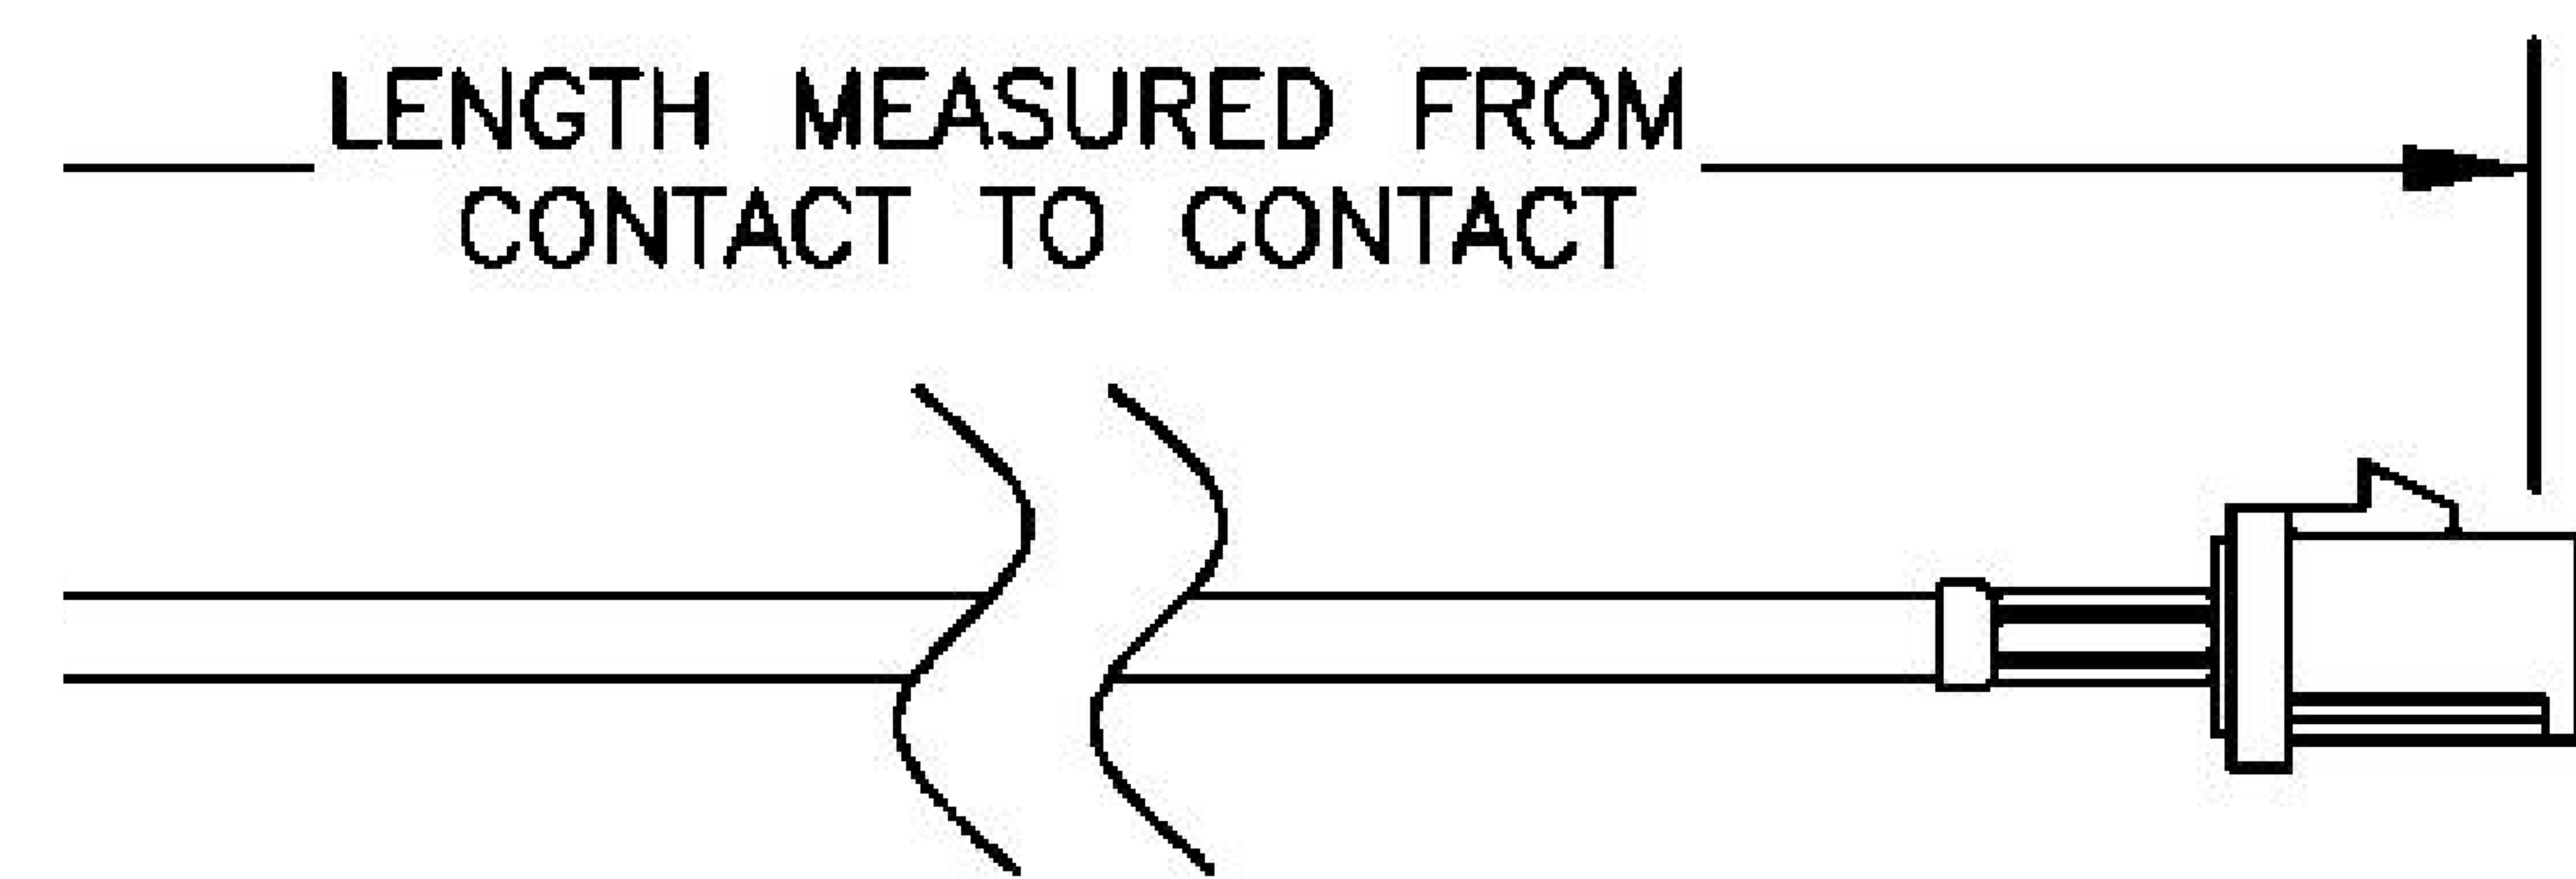

COMPONENTS	IMPEDANCE
FAKRA PLUG	50 OHM
FAKRA PLUG	50 OHM
ET38414	50 OHM

Standard Lengths	
-12	12^H
-24	24"
-36	36"
■48	48^M
-60	60"
-XXX	Custom Length in Inches

Part Configurator				
1. Replace Y with code.				
2. Replace XX with length in inches.				
CODING	PLUG	PLUG	COLOR	APPLICATION
A	6 0		BLACK	RADIO WITH PHANTOM SUPPLY
B			WHITE	RADIO WITHOUT PHANTOM SUPPLY
C	a a		BLUE	GPS: TELEMATICS OR NAVIGATION
D	6 6		BORDEAUX	GSM: CELLULAR PHONE
H	a a		VIOLET	GPS: TELEMATICS AND NAVIGATION
I	d d		BEIGE	BLUETOOTH
K		a	CURRY	RADIO WITH IF OUTPUT (ANTENNA DIVERSITY)
Z	6 d		WATER BLUE	NEUTRAL CODING

FAKRA PLUG

8th Floor, Building 1, Yongfu Science and Technology Center Industrial Park, Nanzha District 5, Humen, 523900, Dongguan, Guangdong, China.

Website: www.ebeestock.com

Email: sales@ebeestock.com

COAXIAL & FIBER OPTICS

DWG TITLE	ET22159	DES_	beige-fakra-plug-to-fakra-plug-cable-12-inch-length-using-rg316-coax-022159

SIZE A | FSCM NO. 53919 | CAD FILE 073102 | SCALE N/A | 127

NOTES:

1. UNLESS OTHERWISE SPECIFIED ALL DIMENSIONS ARE NOMINAL.
2. ALL SPECIFICATIONS ARE SUBJECT TO CHANGE WITHOUT NOTICE AT ANY TIME.