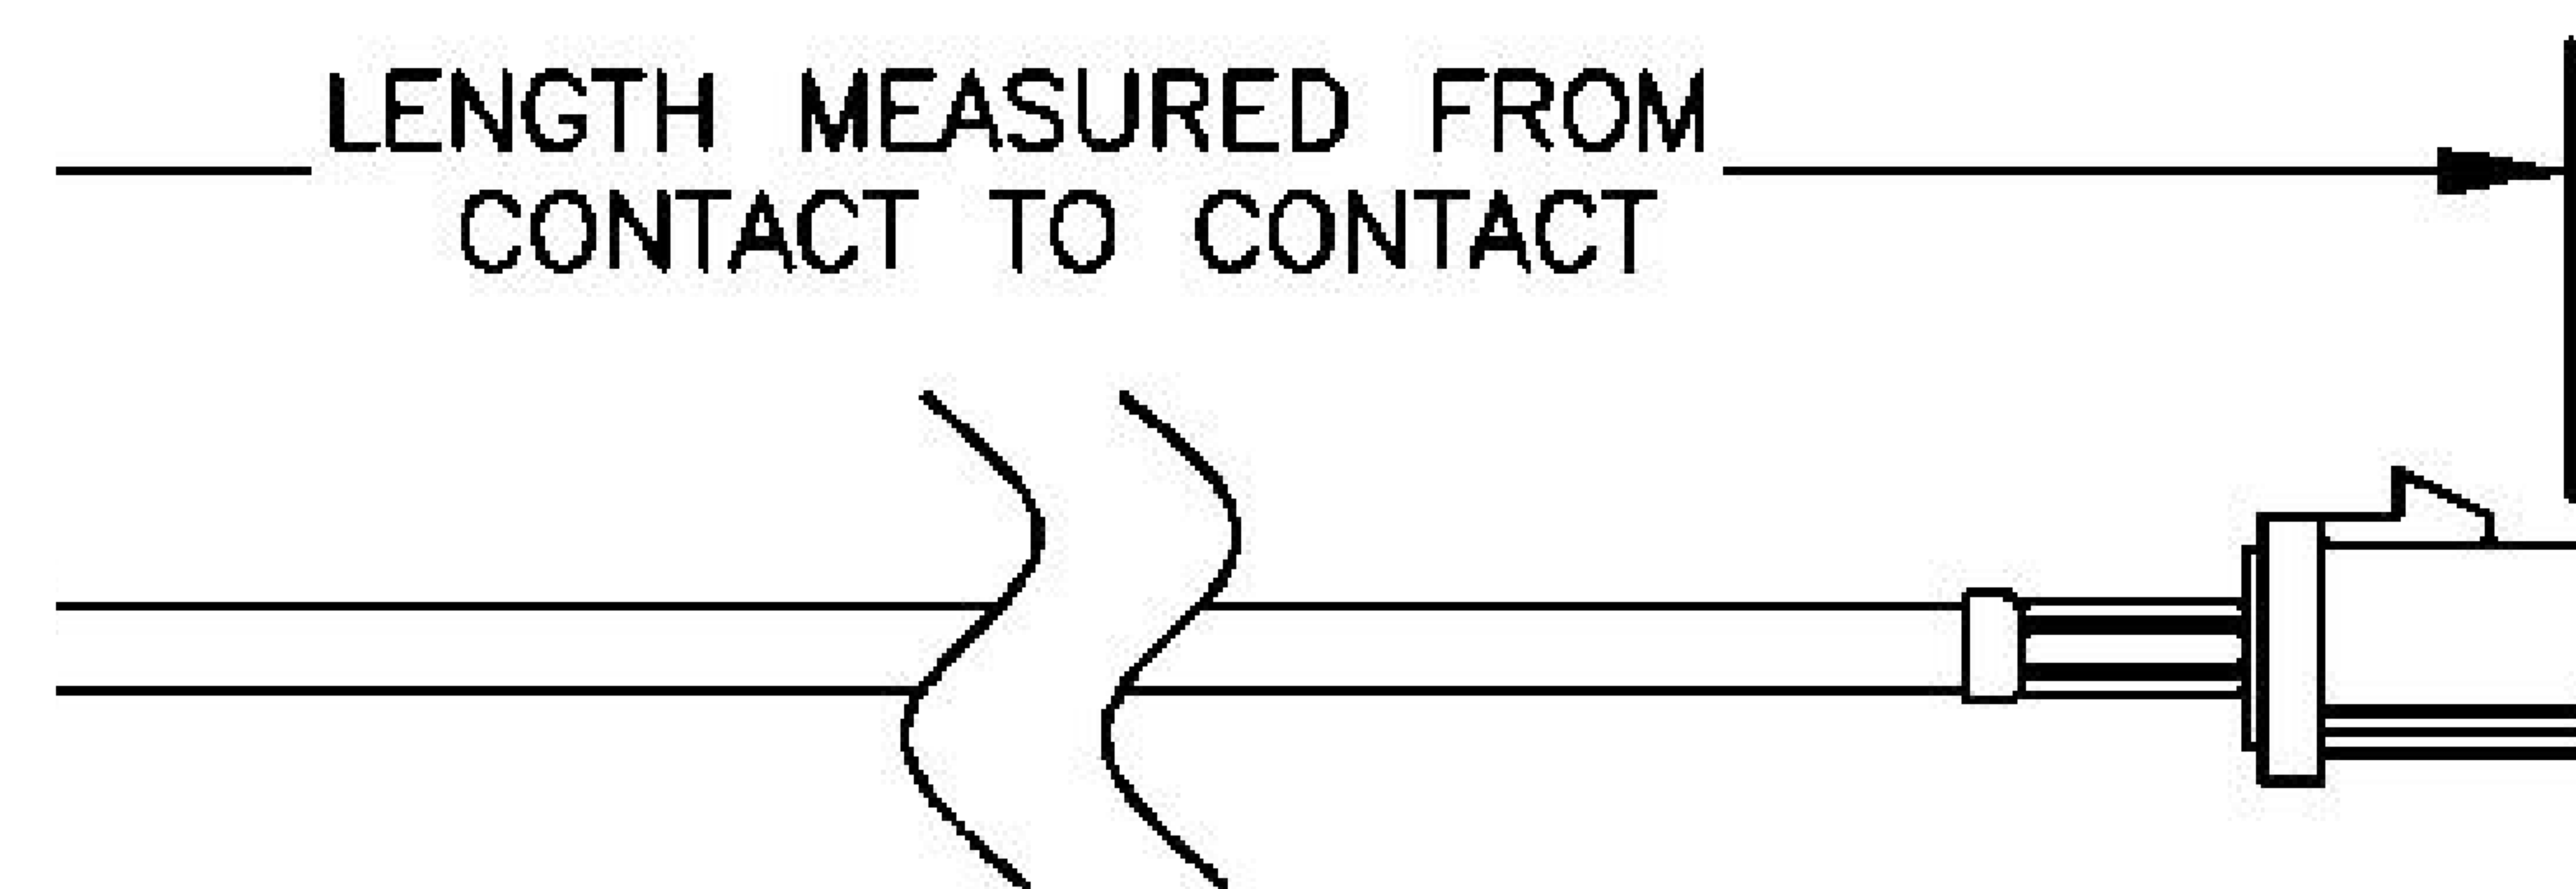

COMPONENTS	IMPEDANCE
FAKRA PLUG	50 OHM
FAKRA PLUG	50 OHM
ET38414	50 OHM

Standard Lengths	
-12	12^H
-24	24"
-36	36"
■48	48^M
-60	60"
-XXX	Custom Length in Inches

Part Configurator				
1. Replace Y with code.				
2. Replace XX with length in inches.				
CODING	PLUG	PLUG	COLOR	APPLICATION
A	6 0		BLACK	RADIO WITH PHANTOM SUPPLY
B			WHITE	RADIO WITHOUT PHANTOM SUPPLY
C	a a		BLUE	GPS: TELEMATICS OR NAVIGATION
D	6 6		BORDEAUX	GSM: CELLULAR PHONE
H	a a		VIOLET	GPS: TELEMATICS AND NAVIGATION
I	d d		BEIGE	BLUETOOTH
K		a	CURRY	RADIO WITH IF OUTPUT (ANTENNA DIVERSITY)
Z	6 d		WATER BLUE	NEUTRAL CODING

FAKRA PLUG

8th Floor, Building 1, Yongfu Science and Technology Center Industrial Park, Nanzha District 5, Humen, 523900, Dongguan, Guangdong, China.

Website: www.ebeestock.com

Email: sales@ebeestock.com

COAXIAL & FIBER OPTICS

DWG TITLE	ET22160	DES_	beige-fakra-plug-to-fakra-plug-cable-12-inch-length-using-rg316-coax-022159

SIZE A | FSCM NO. 53919 | CAD FILE 073102 | SCALE N/A | 127

NOTES:

1. UNLESS OTHERWISE SPECIFIED ALL DIMENSIONS ARE NOMINAL.
2. ALL SPECIFICATIONS ARE SUBJECT TO CHANGE WITHOUT NOTICE AT ANY TIME.